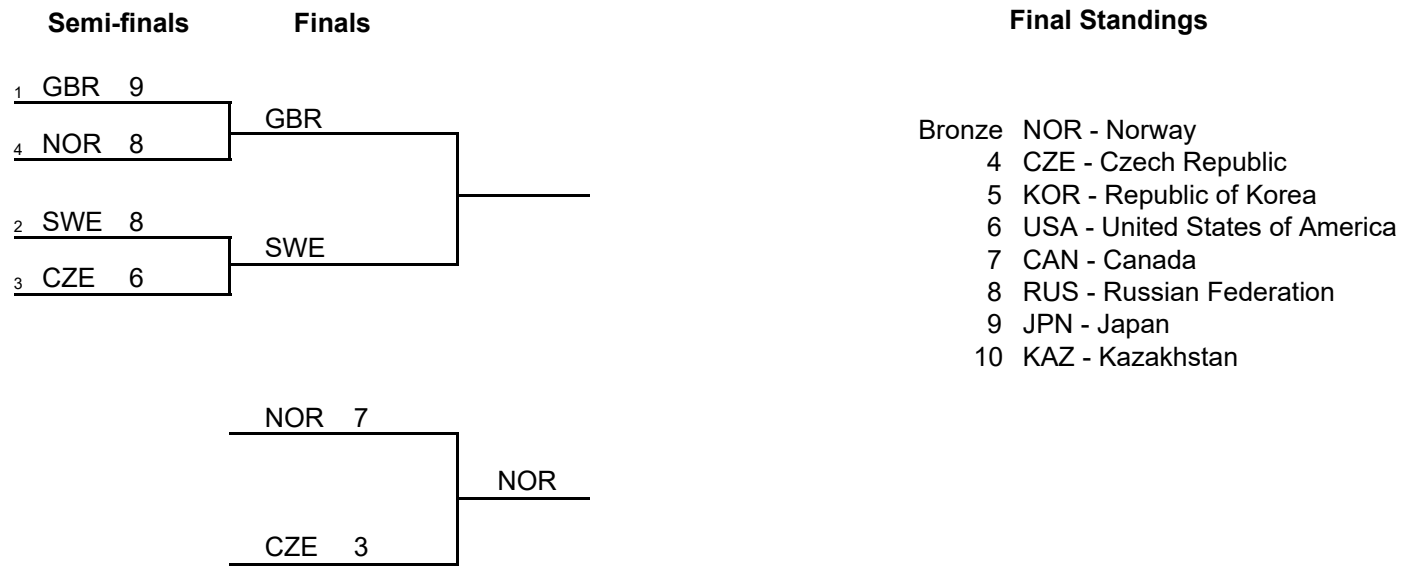

Session Results and Standings

Sheet	Game	Team	LSFE	1	2	3	4	5	6	7	8	9	10	Extra Ends	Total
D	11	NOR - Norway		0	3	0	1	0	1	2	0	X	X		7
	11	CZE - Czech Republic	*	1	0	1	0	0	0	0	1	X	X		3

Championship Bracket

Legend:
 LSFE(*) Last Stone First End X Unplayed/unfinished end due to concession