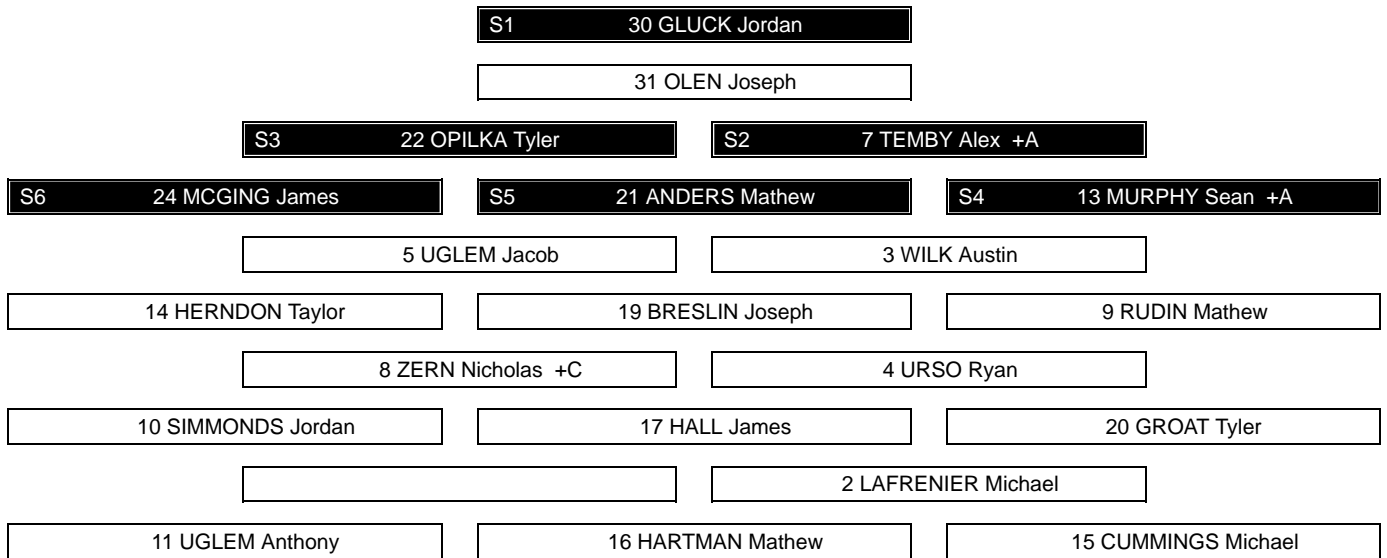

Graphical Line-Ups

USA - GBR

Referees

PERSSON Christian Bo (SWE) , SNASEL Vladimir (SVK)

Linesmen

YEFREMOV Vladimir (KAZ) , ZIKA Michal (CZE)

Team: USA - United States of America (white)

Head Coach: HOGAN Sean

Team: GBR - United Kingdom of Great Britain and Northern Ireland (red)

Head Coach: BRADBURY Matthew James

Legend:	Sn Starting position	+A Assistant captain	+C Captain
----------------	-----------------------------	-----------------------------	-------------------