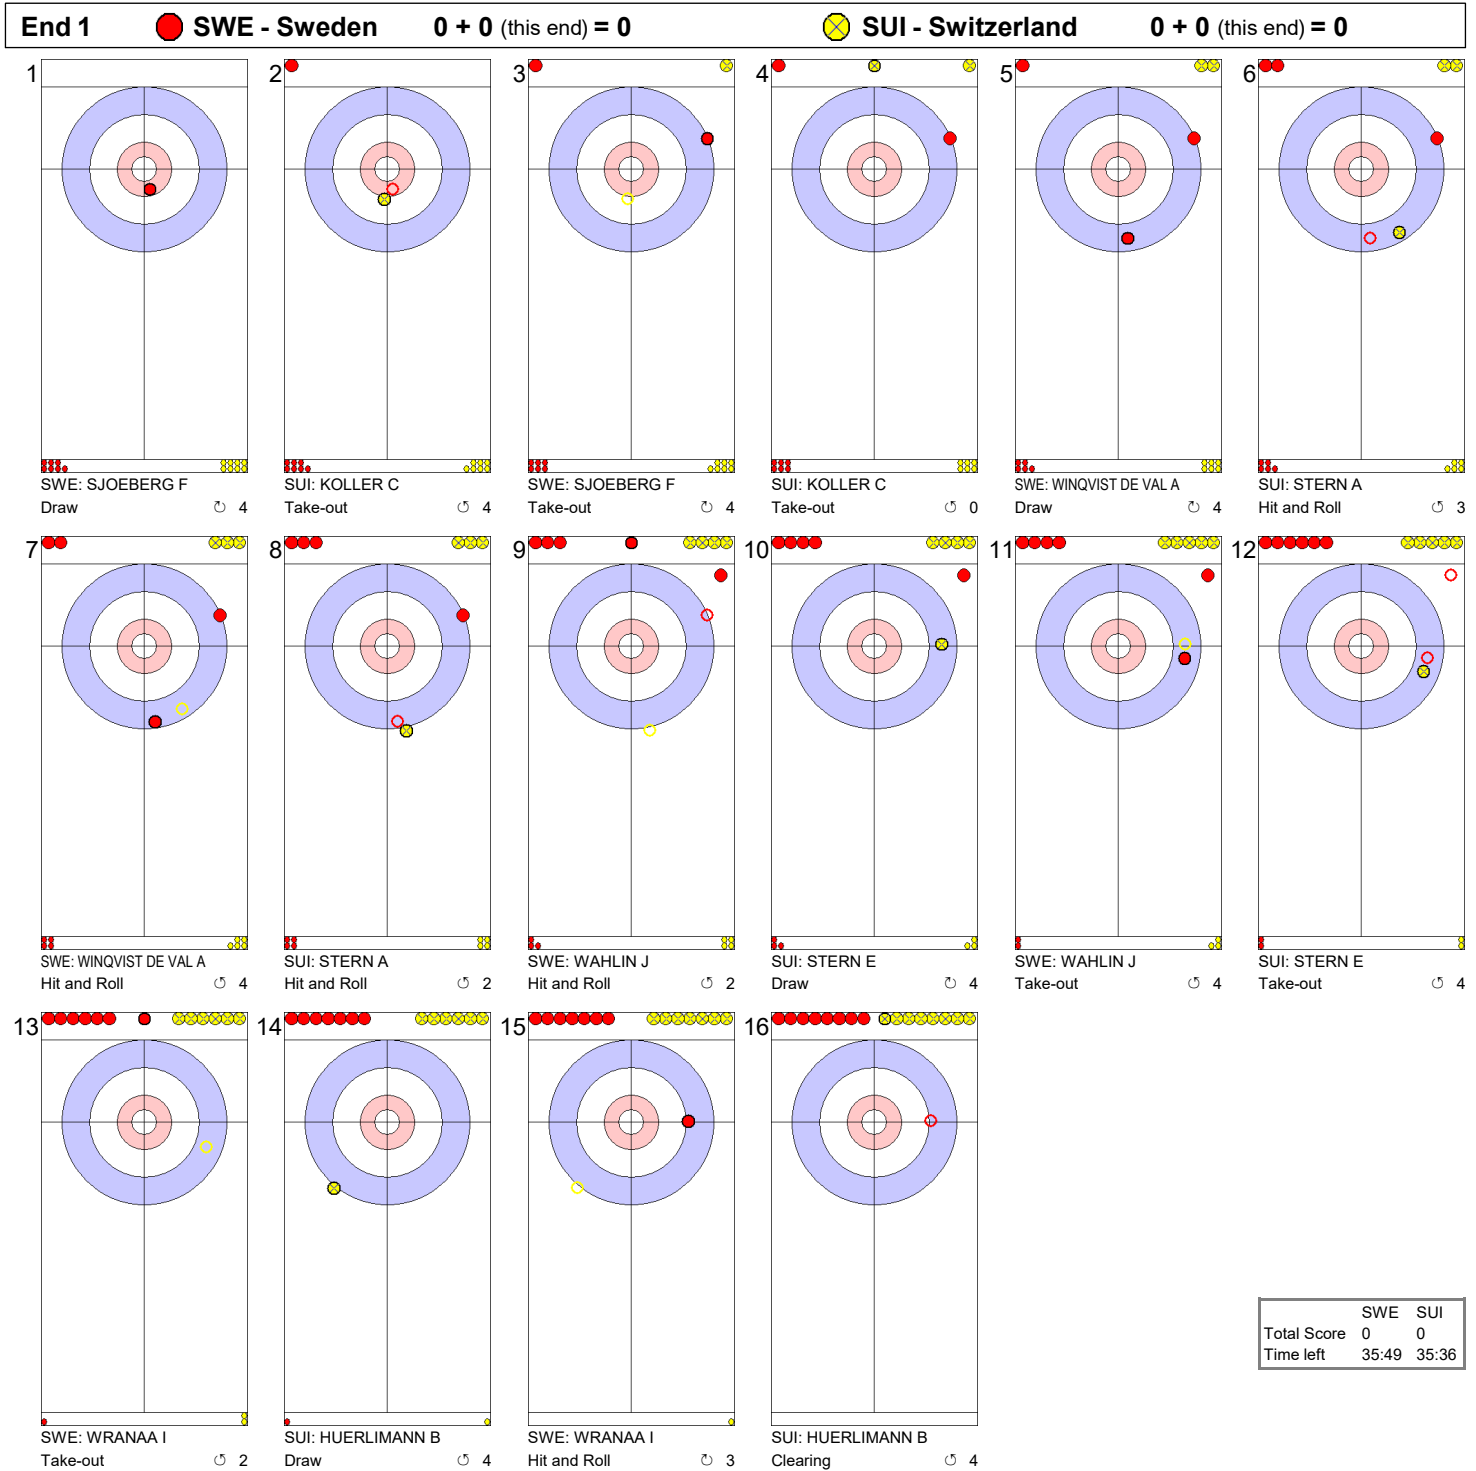

Game - Shot by Shot

Game - Shot by Shot

Game - Shot by Shot

Game - Shot by Shot

	SWE	SUI
Total Score	3	1
Time left	25:52	23:52

Game - Shot by Shot

Game - Shot by Shot

Game - Shot by Shot

Game - Shot by Shot

Game - Shot by Shot

Game - Shot by Shot