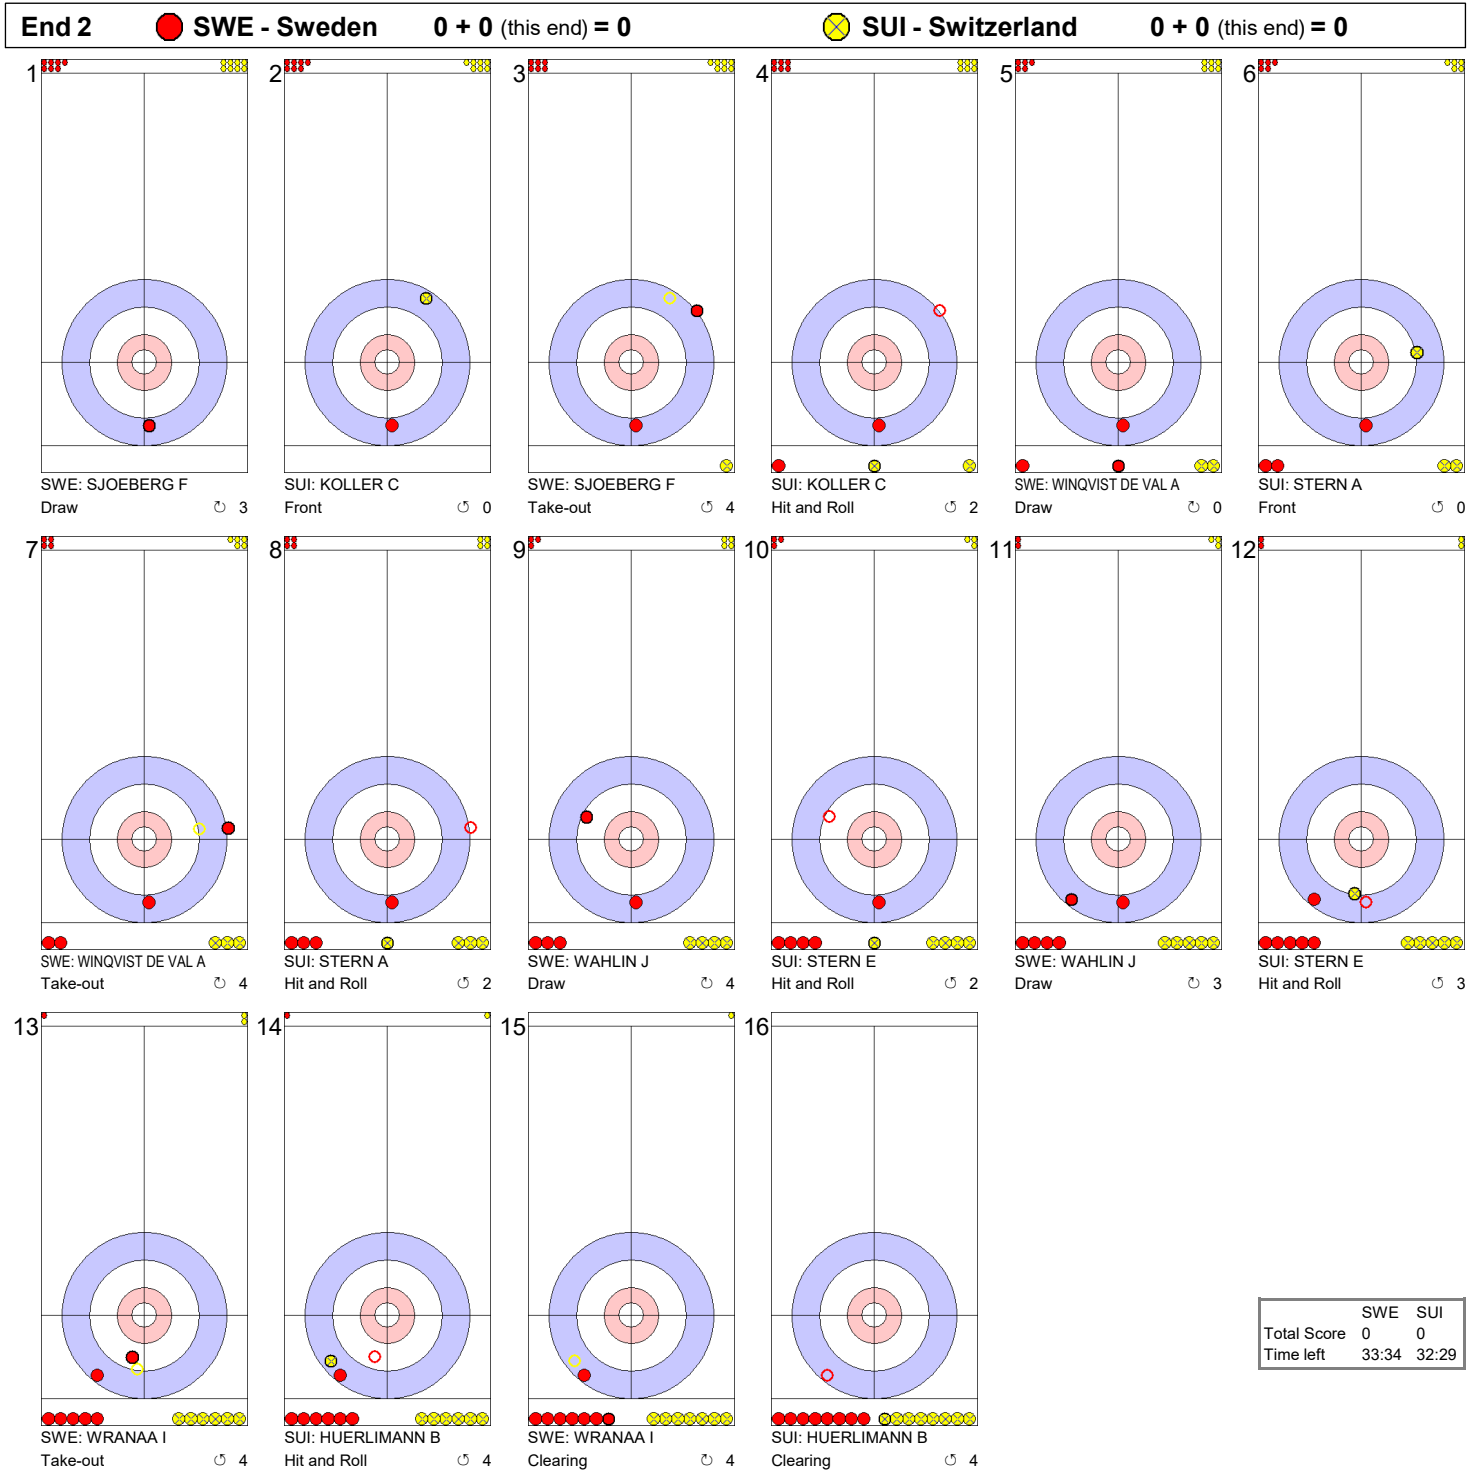

Game - Shot by Shot

Game - Shot by Shot

Game - Shot by Shot

Game - Shot by Shot

	SWE	SUI
Total Score	3	1
Time left	25:52	23:52

Game - Shot by Shot

Game - Shot by Shot

Game - Shot by Shot

Game - Shot by Shot

Game - Shot by Shot

Game - Shot by Shot