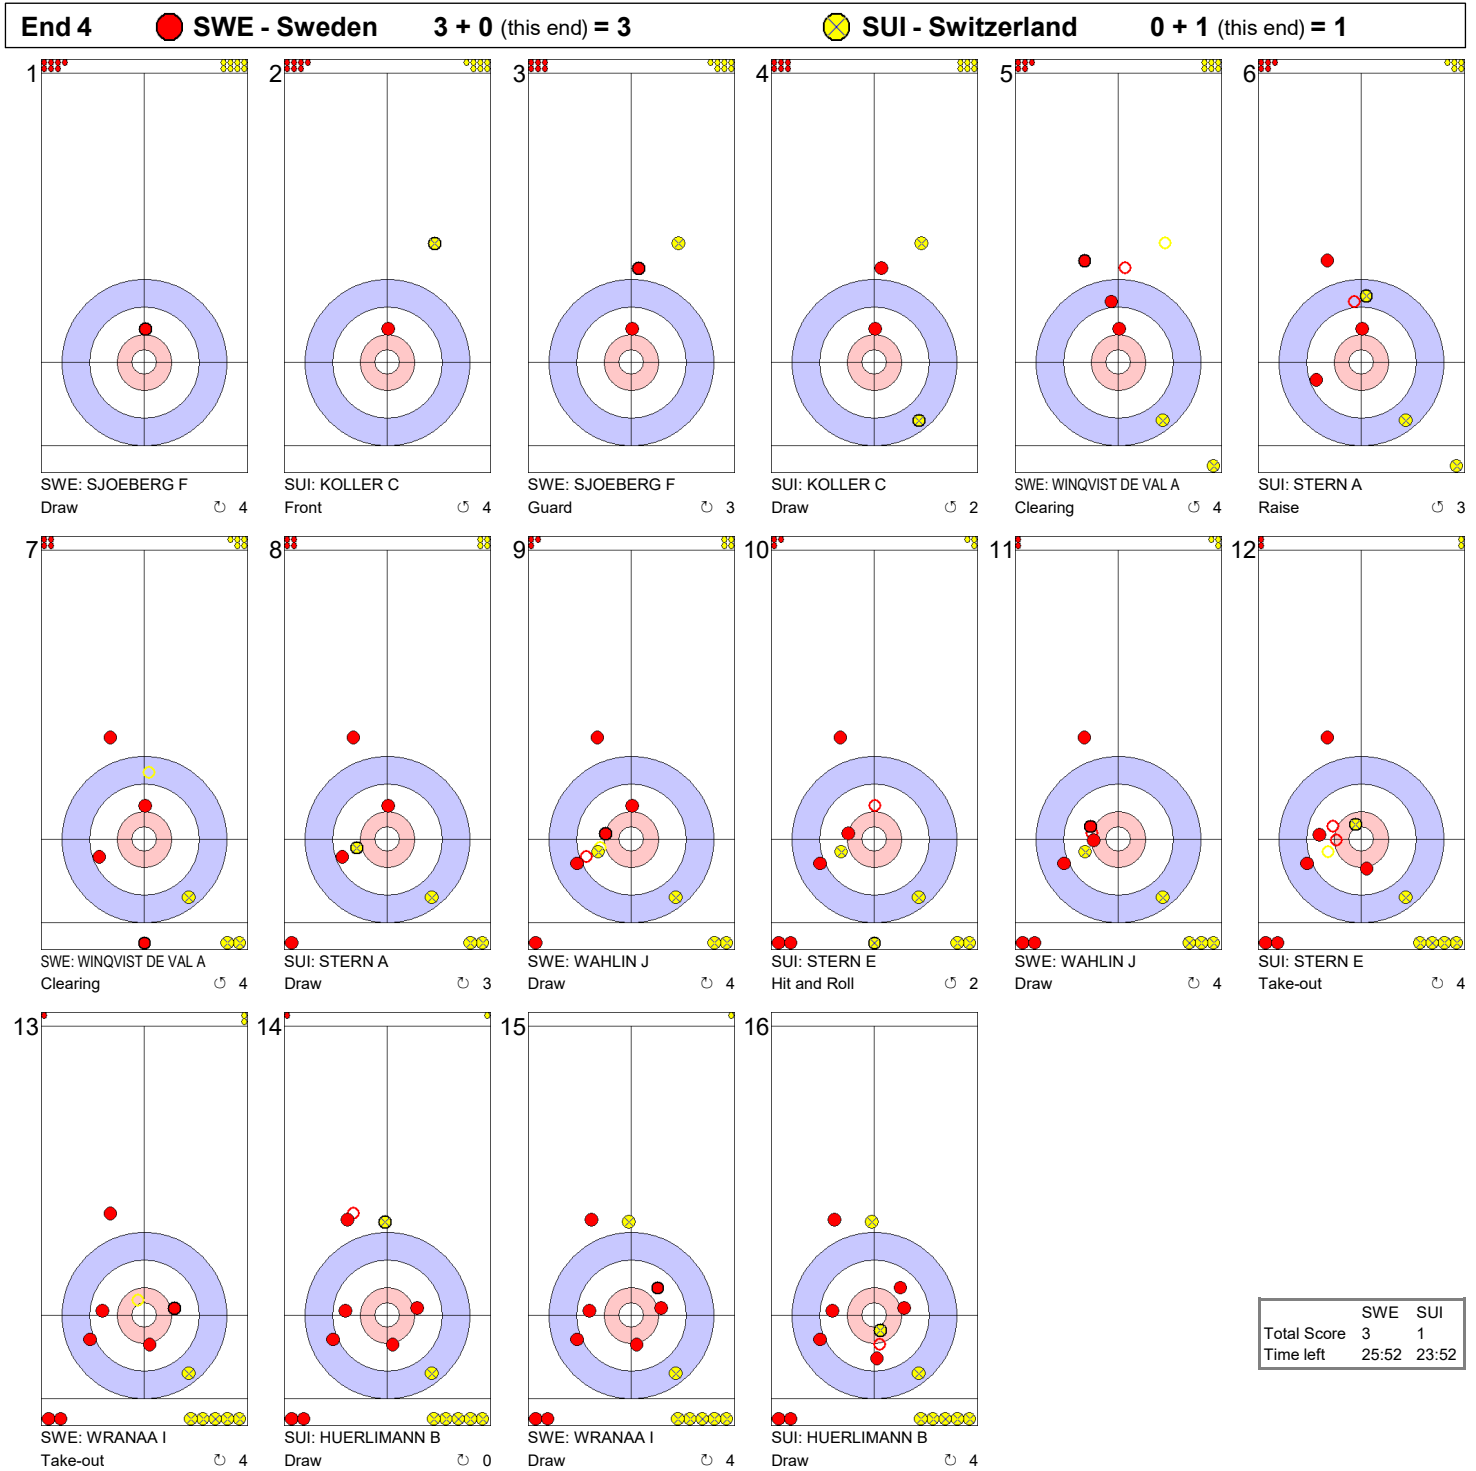

Game - Shot by Shot

Game - Shot by Shot

Game - Shot by Shot

Game - Shot by Shot

	SWE	SUI
Total Score	3	1
Time left	25:52	23:52

Game - Shot by Shot

Game - Shot by Shot

Game - Shot by Shot

Game - Shot by Shot

Game - Shot by Shot

Game - Shot by Shot