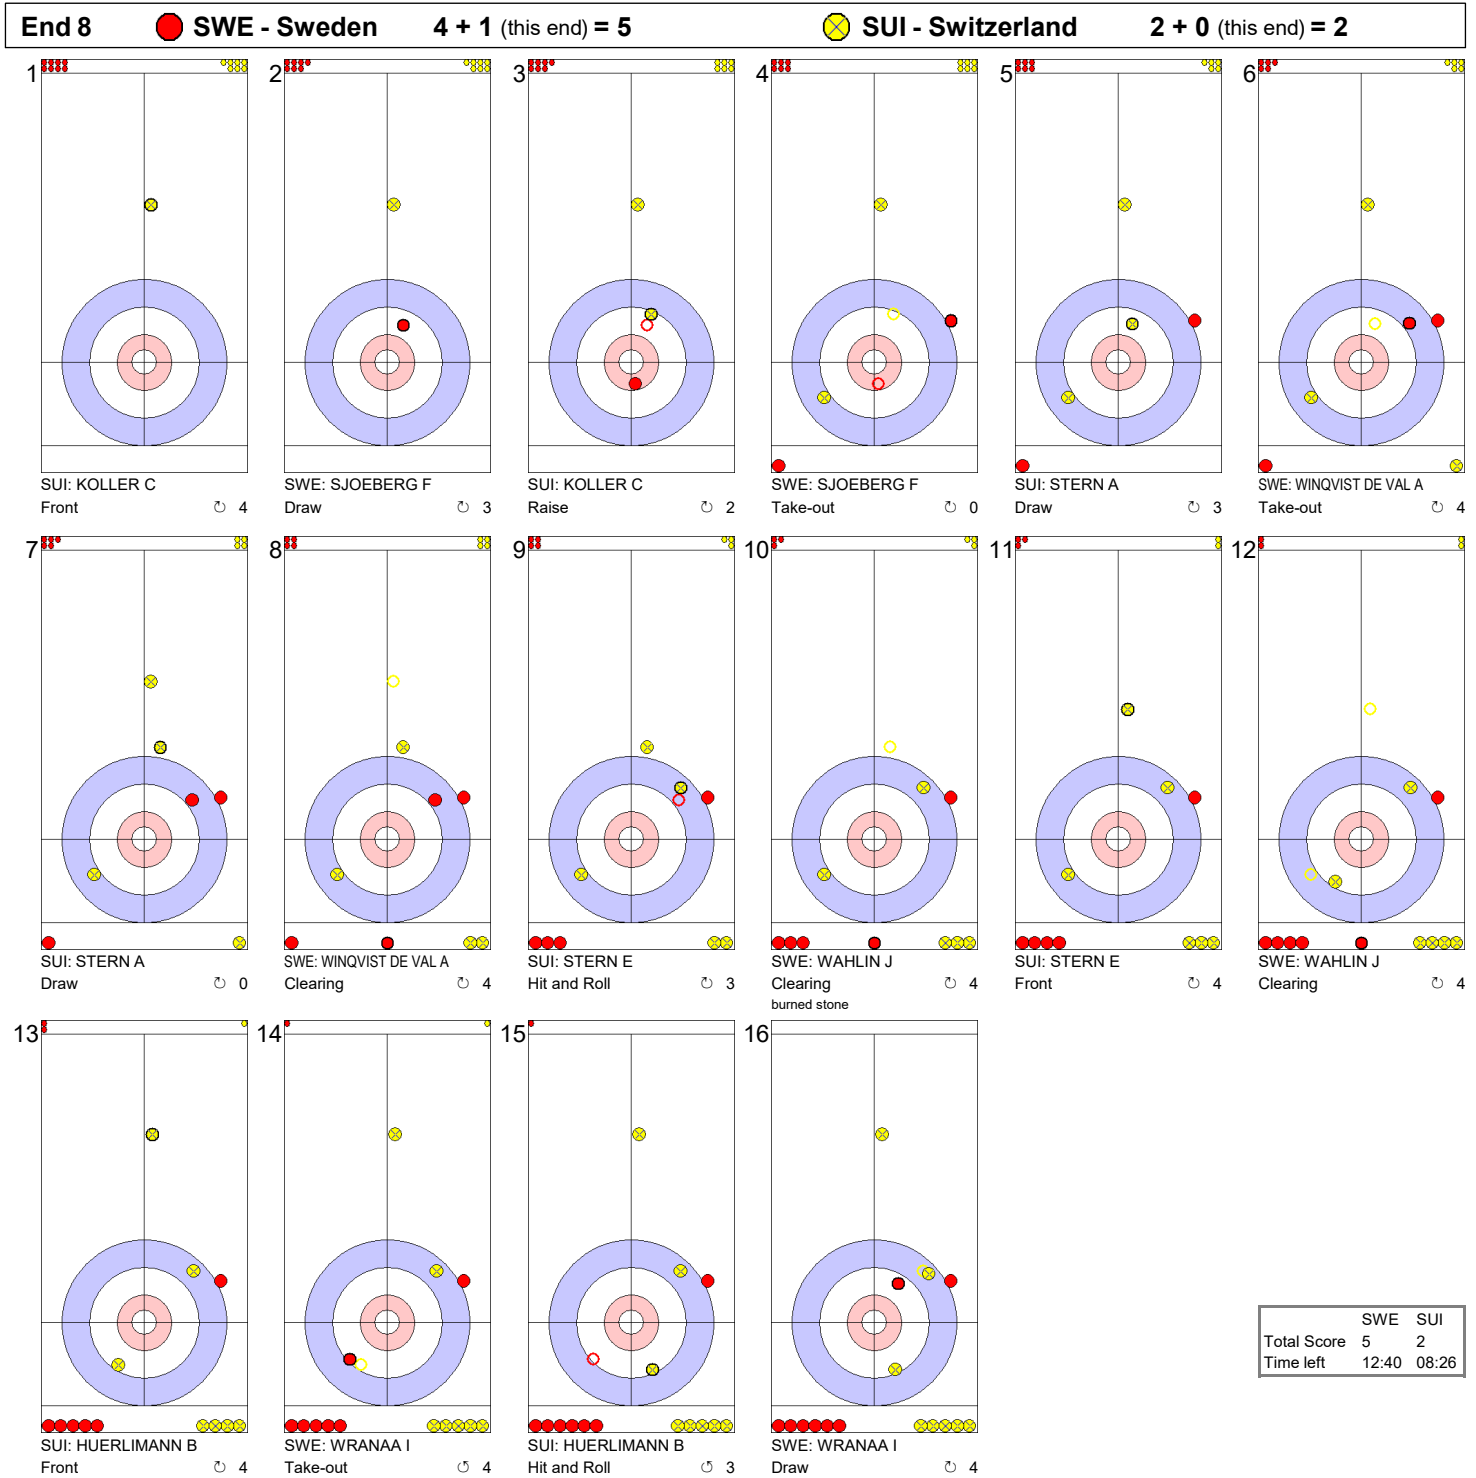

Game - Shot by Shot

Game - Shot by Shot

Game - Shot by Shot

Game - Shot by Shot

	SWE	SUI
Total Score	3	1
Time left	25:52	23:52

Game - Shot by Shot

Game - Shot by Shot

Game - Shot by Shot

Game - Shot by Shot

Game - Shot by Shot

Game - Shot by Shot