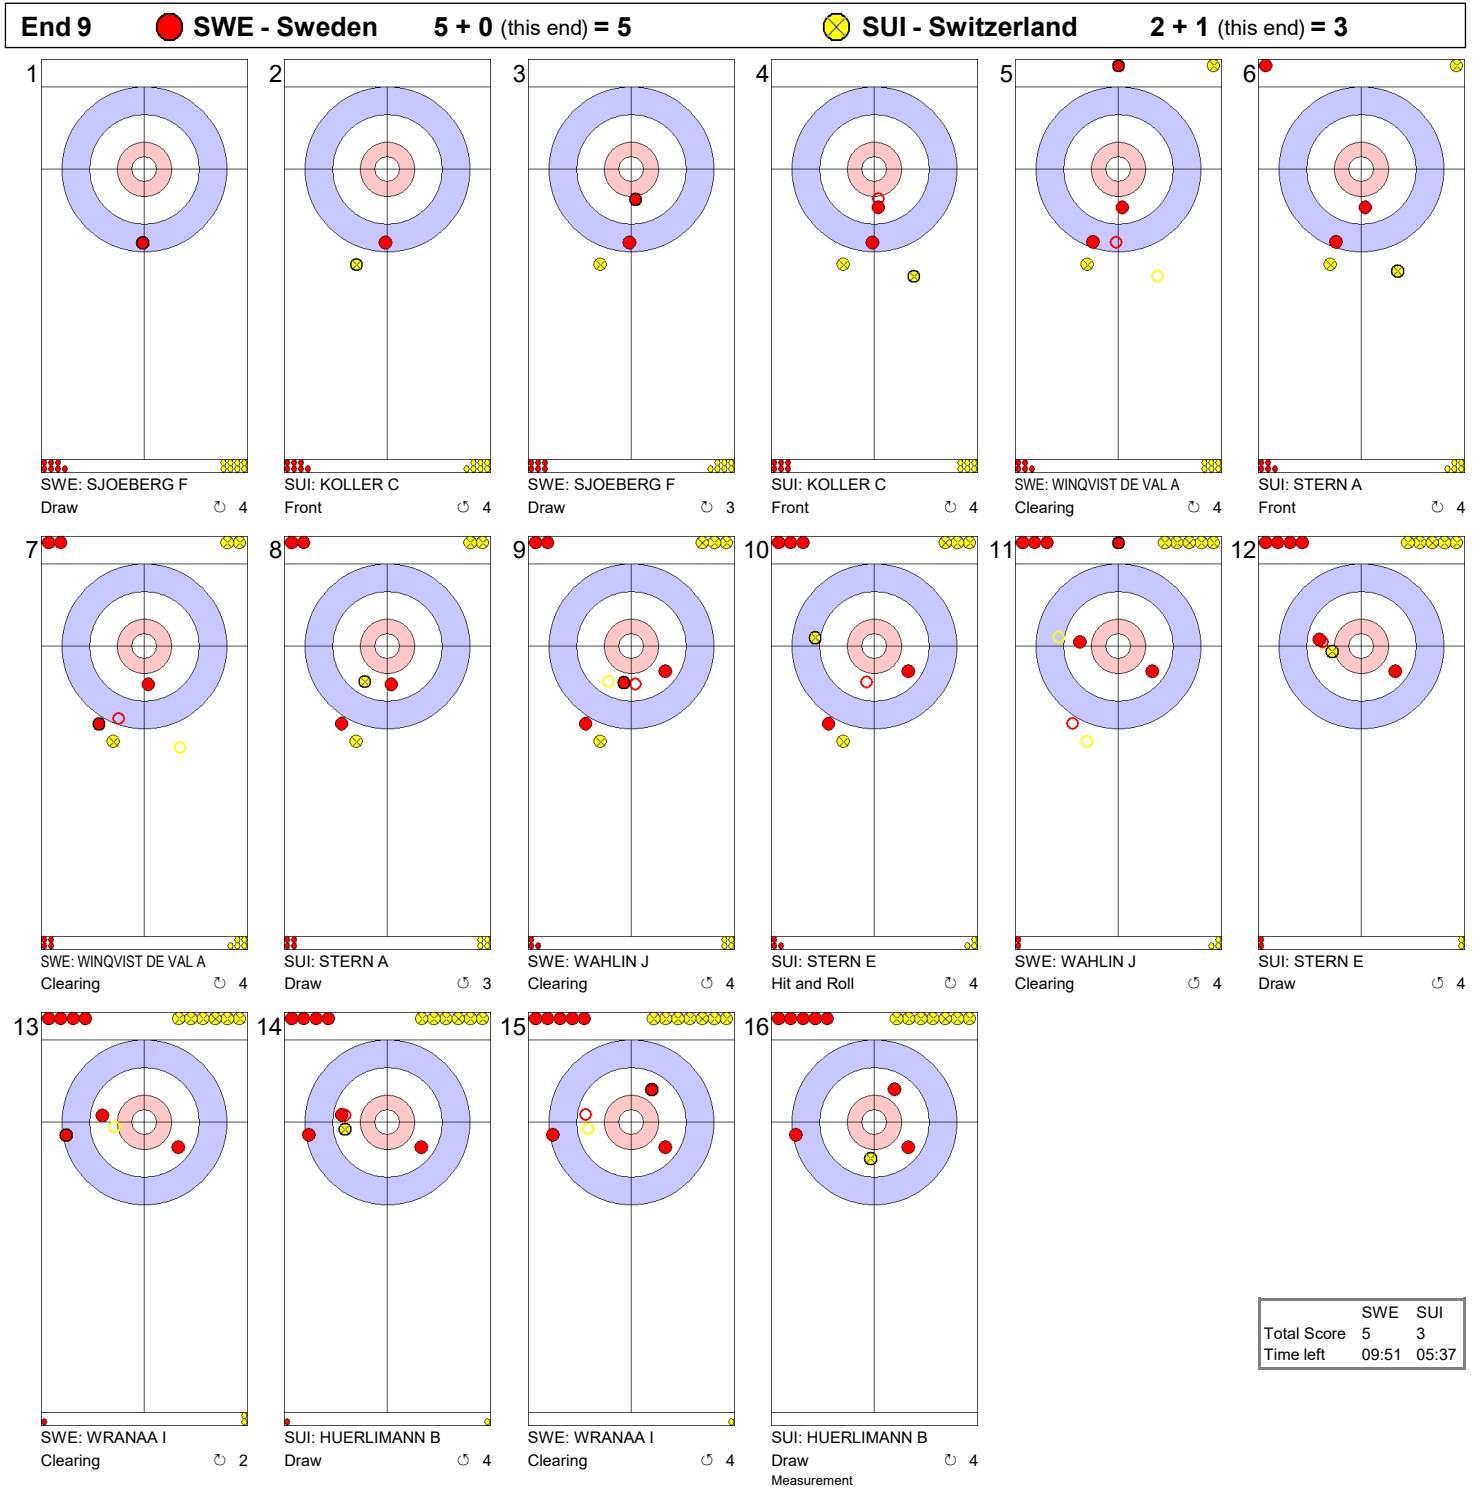

Game - Shot by Shot

Game - Shot by Shot

Game - Shot by Shot

Game - Shot by Shot

	SWE	SUI
Total Score	3	1
Time left	25:52	23:52

Game - Shot by Shot

Game - Shot by Shot

Game - Shot by Shot

Game - Shot by Shot

Game - Shot by Shot

Game - Shot by Shot