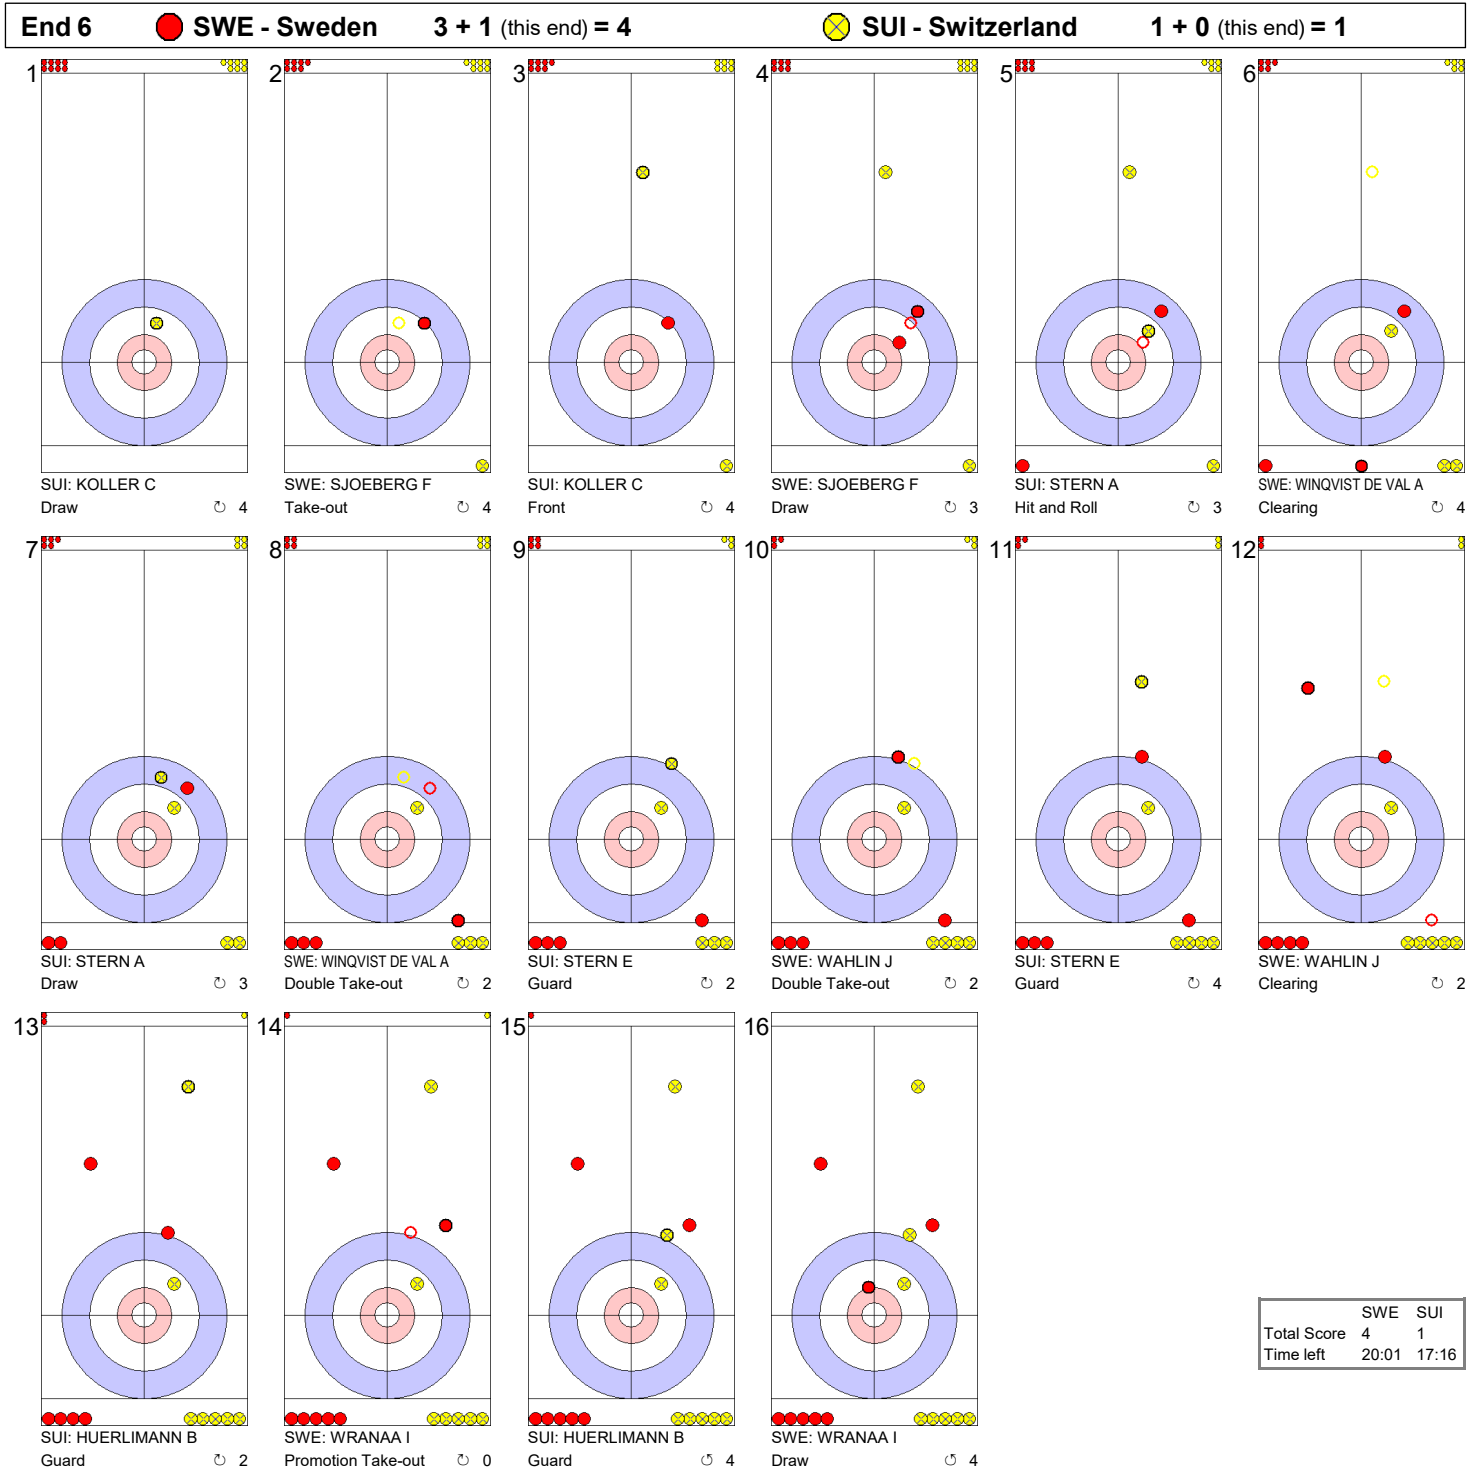

Game - Shot by Shot

Game - Shot by Shot

Game - Shot by Shot

Game - Shot by Shot

	SWE	SUI
Total Score	3	1
Time left	25:52	23:52

Game - Shot by Shot

Game - Shot by Shot

Game - Shot by Shot

Game - Shot by Shot

Game - Shot by Shot

Game - Shot by Shot