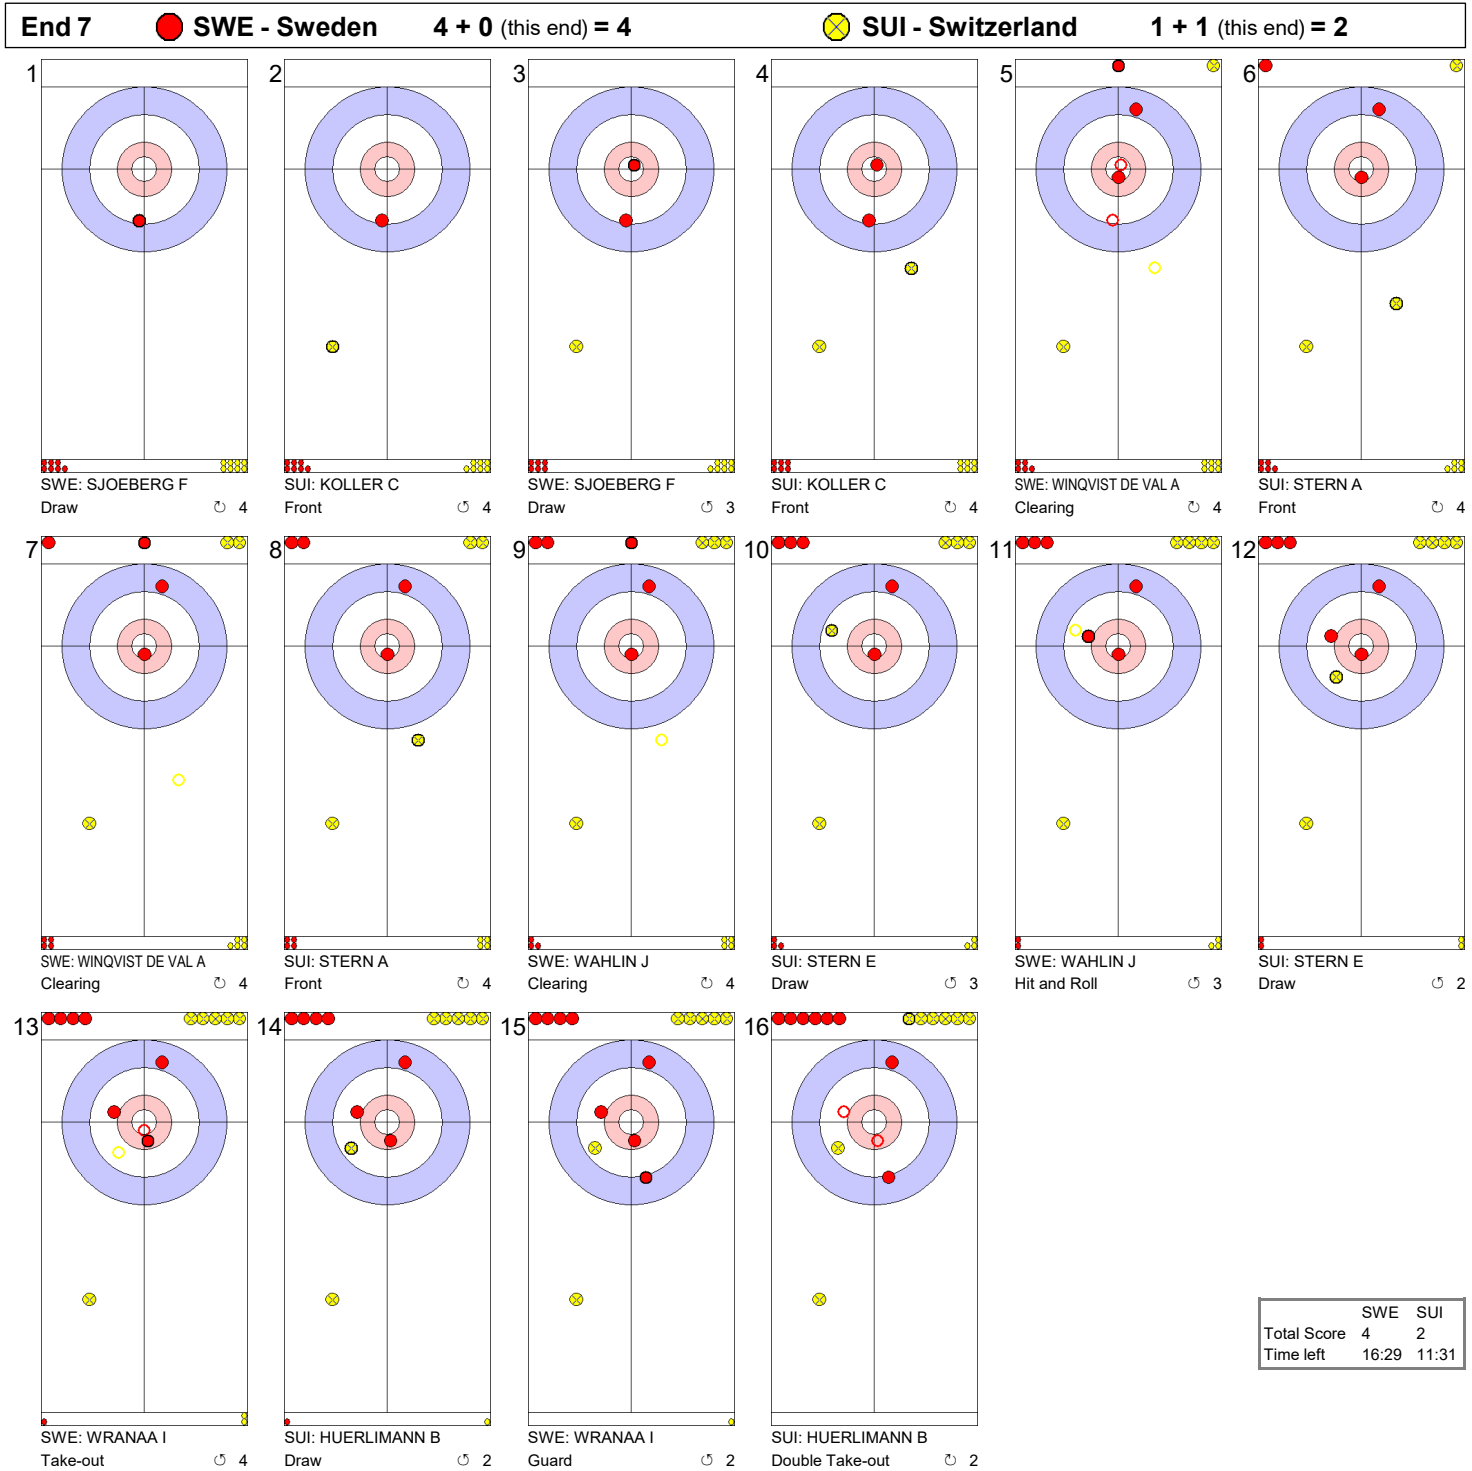

Game - Shot by Shot

Game - Shot by Shot

Game - Shot by Shot

Game - Shot by Shot

	SWE	SUI
Total Score	3	1
Time left	25:52	23:52

Game - Shot by Shot

Game - Shot by Shot

Game - Shot by Shot

Game - Shot by Shot

Game - Shot by Shot

Game - Shot by Shot