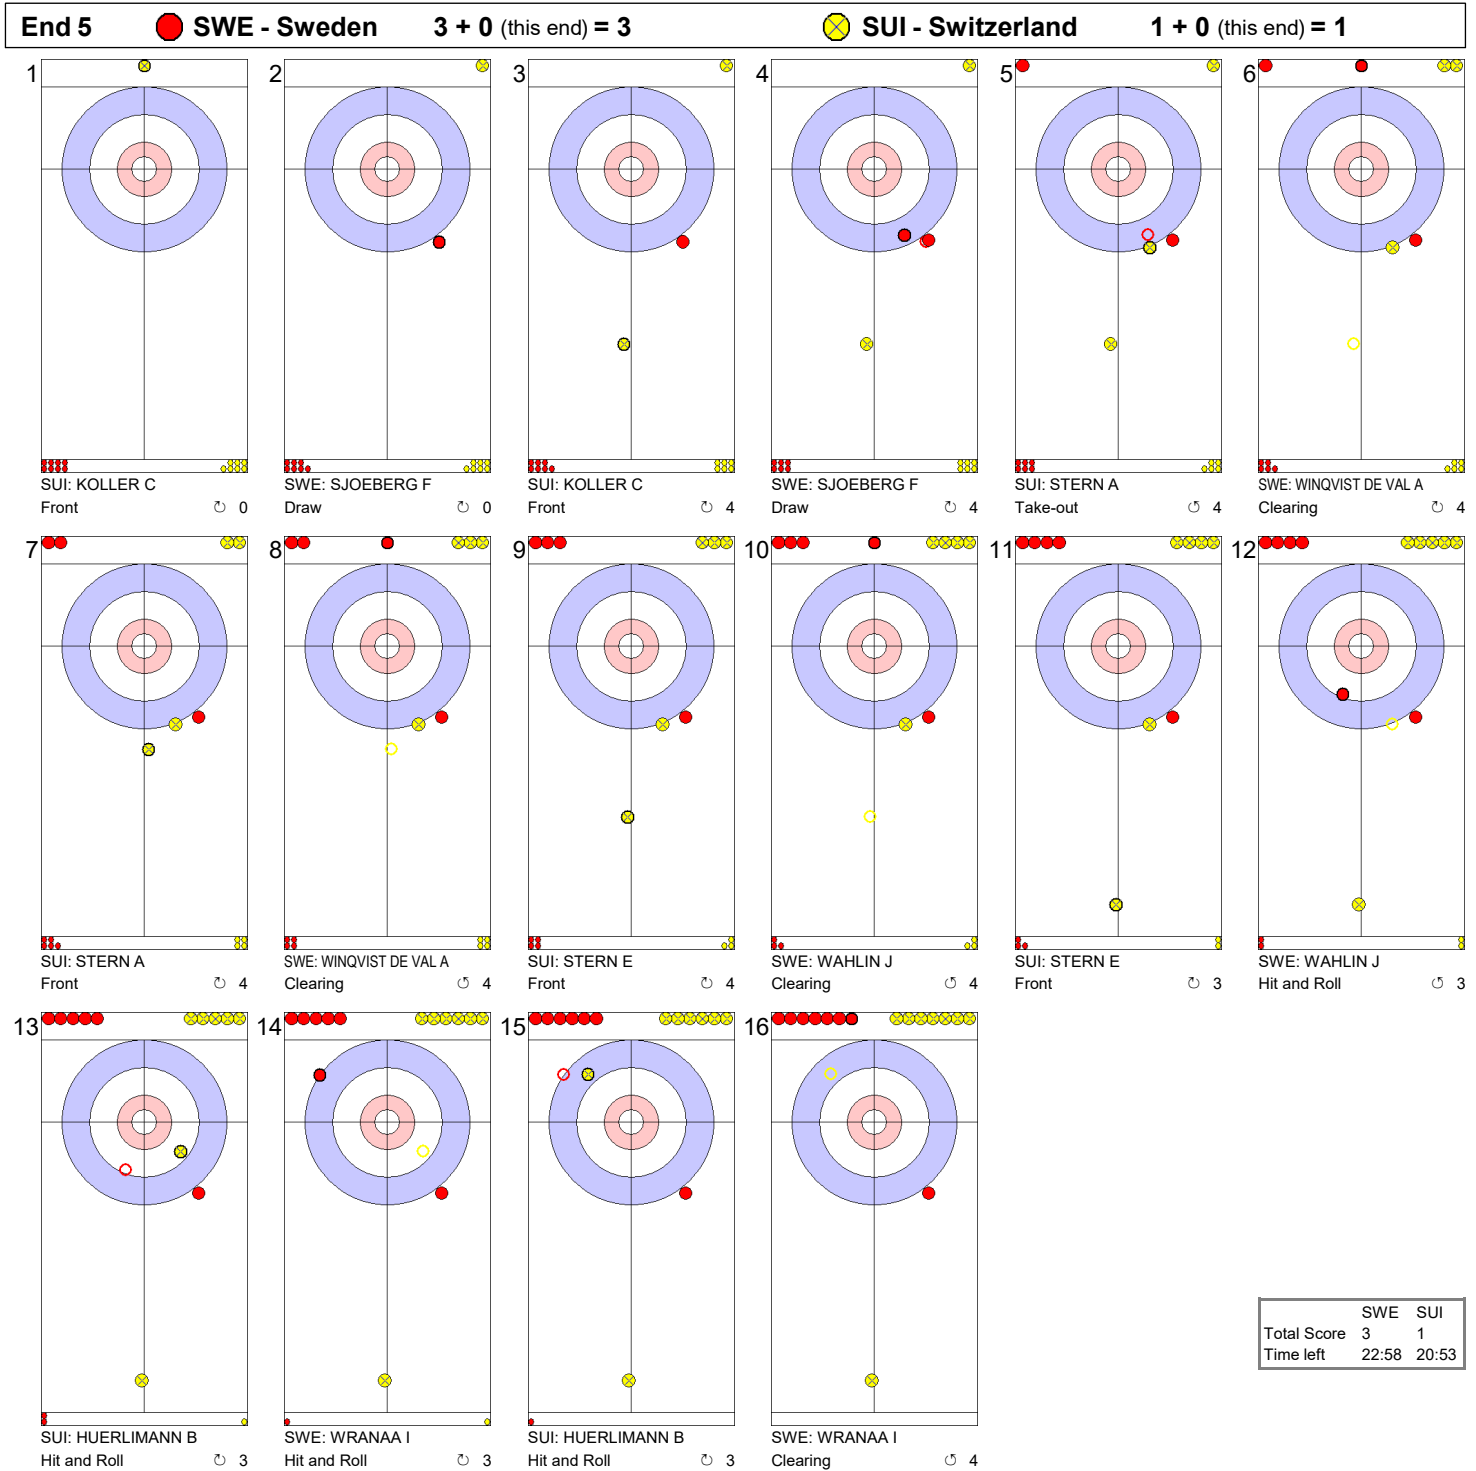

Game - Shot by Shot

Game - Shot by Shot

Game - Shot by Shot

Game - Shot by Shot

	SWE	SUI
Total Score	3	1
Time left	25:52	23:52

Game - Shot by Shot

Game - Shot by Shot

Game - Shot by Shot

Game - Shot by Shot

Game - Shot by Shot

Game - Shot by Shot