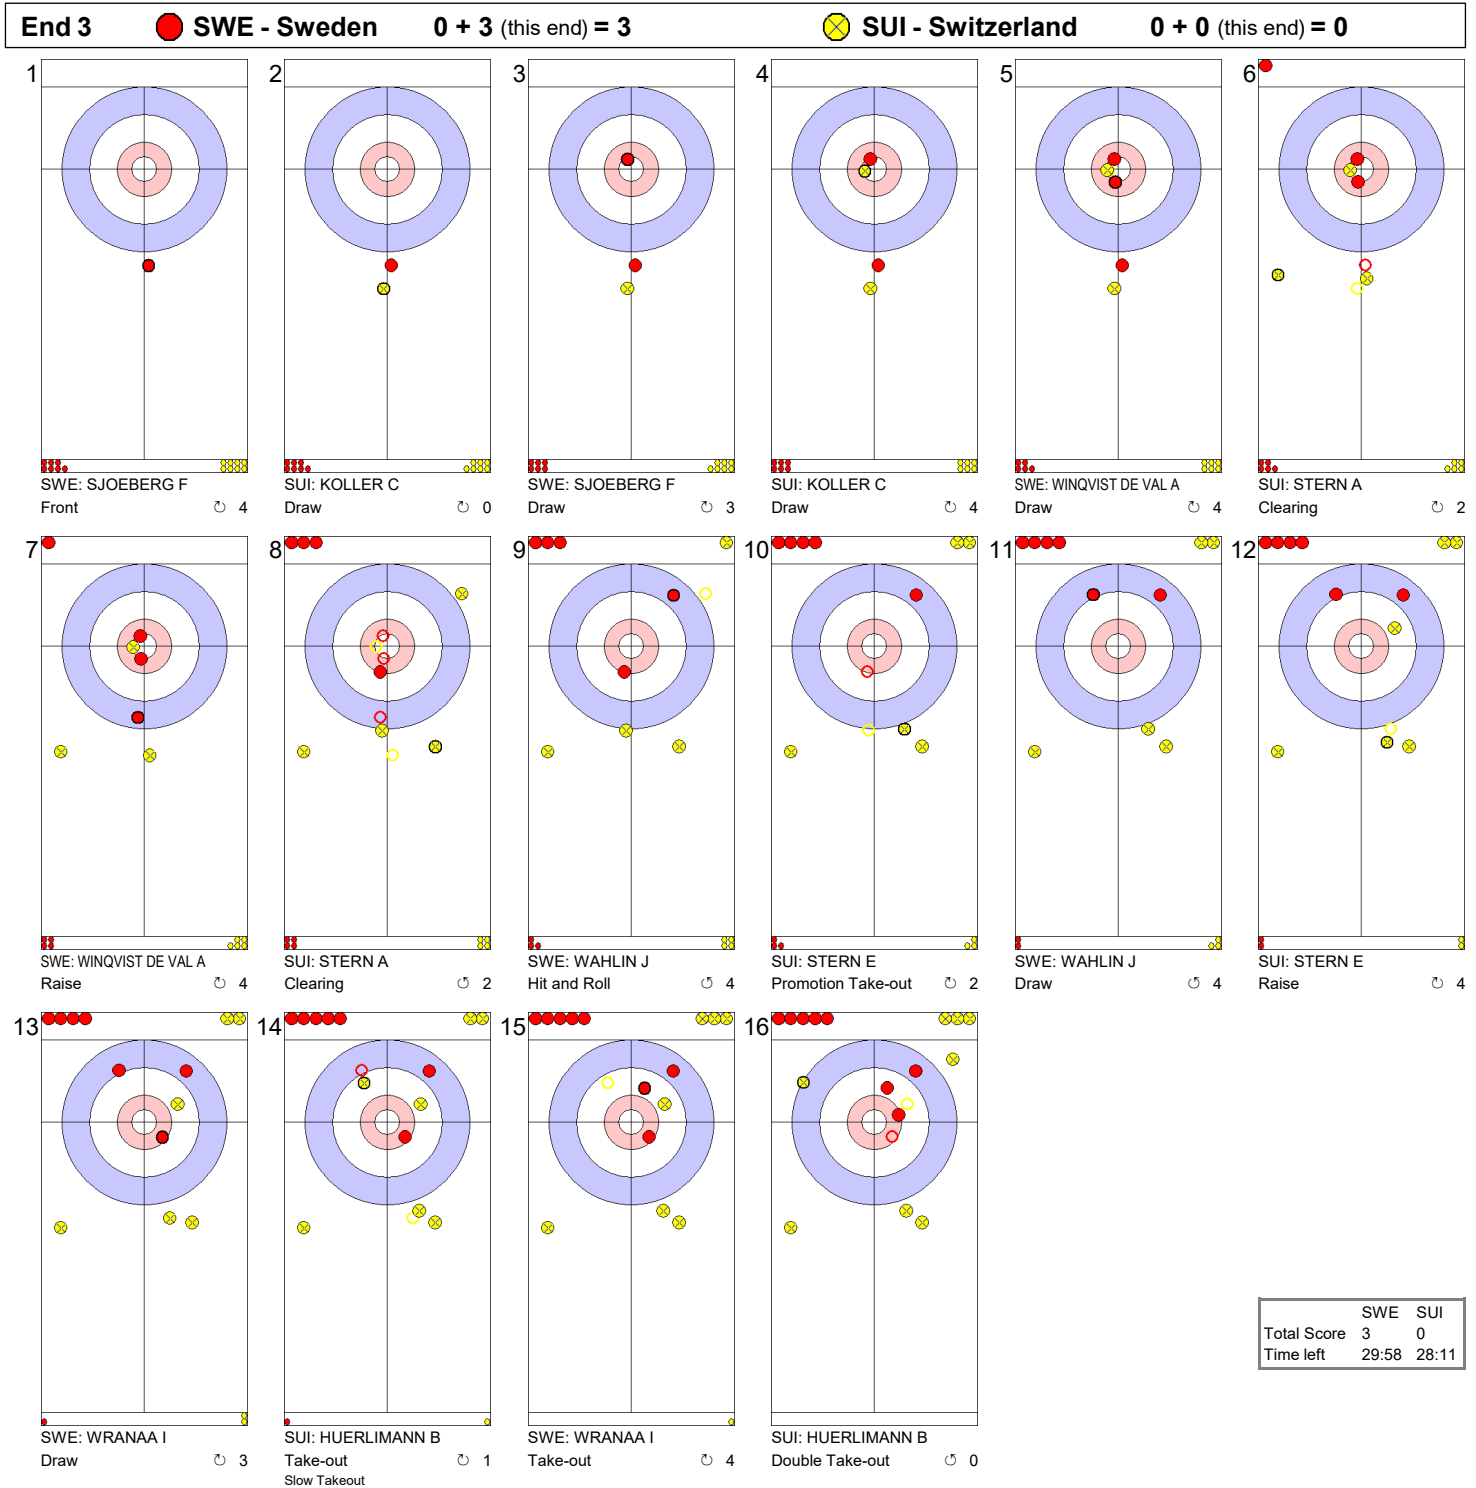

Game - Shot by Shot

Game - Shot by Shot

Game - Shot by Shot

Game - Shot by Shot

	SWE	SUI
Total Score	3	1
Time left	25:52	23:52

Game - Shot by Shot

Game - Shot by Shot

Game - Shot by Shot

Game - Shot by Shot

Game - Shot by Shot

Game - Shot by Shot