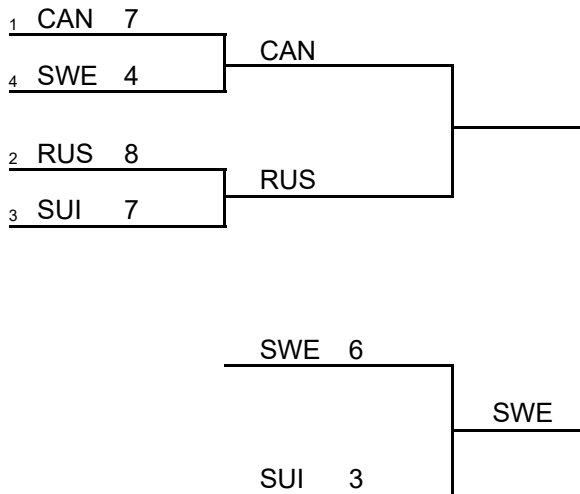

Session Results and Standings

Sheet	Game	Team	LSFE	1	2	3	4	5	6	7	8	9	10	Extra Ends	Total
B	11	SWE - Sweden		0	0	3	0	0	1	0	1	0	1		6
	12	SUI - Switzerland	*	0	0	0	1	0	0	1	0	1	0		3

Championship Bracket

Semi-finals

Finals

Final Standings

- Bronze SWE - Sweden
- 4 SUI - Switzerland
- 5 GBR - United Kingdom
- 6 KOR - Republic of Korea
- 7 CHN - People's Republic of China
- 8 GER - Germany
- 9 NOR - Norway
- 10 KAZ - Kazakhstan

Legend:
LSFE(*) Last Stone First End