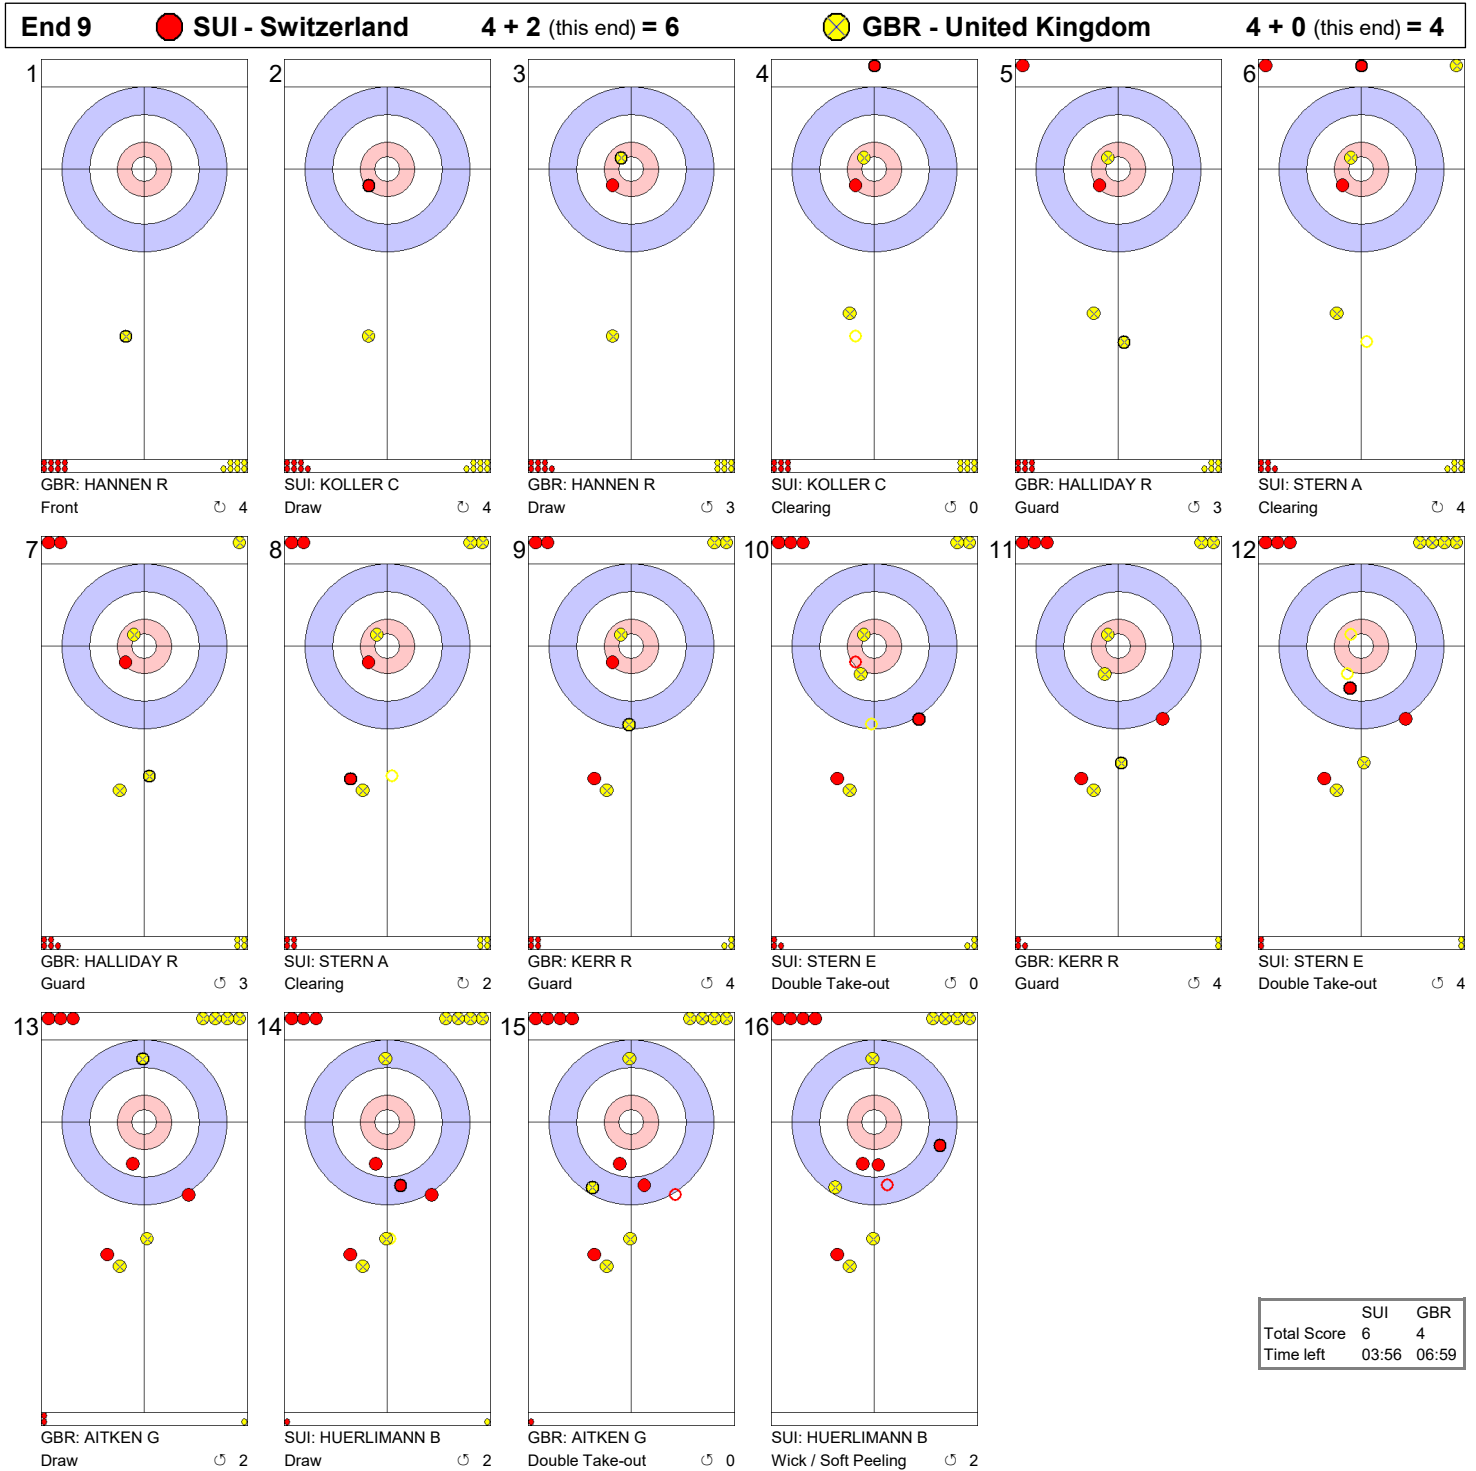

Game - Shot by Shot

	SUI	GBR
Total Score	0	0
Time left	36:07	35:46

Game - Shot by Shot

Game - Shot by Shot

Game - Shot by Shot

Game - Shot by Shot

	SUI	GBR
Total Score	3	2
Time left	21:45	22:45

Game - Shot by Shot

Game - Shot by Shot

Game - Shot by Shot

	SUI	GBR
Total Score	4	4
Time left	10:11	10:52

Game - Shot by Shot

	SUI	GBR
Total Score	6	4
Time left	03:56	06:59

Game - Shot by Shot

Legend:
 X Unfinished end due to concession