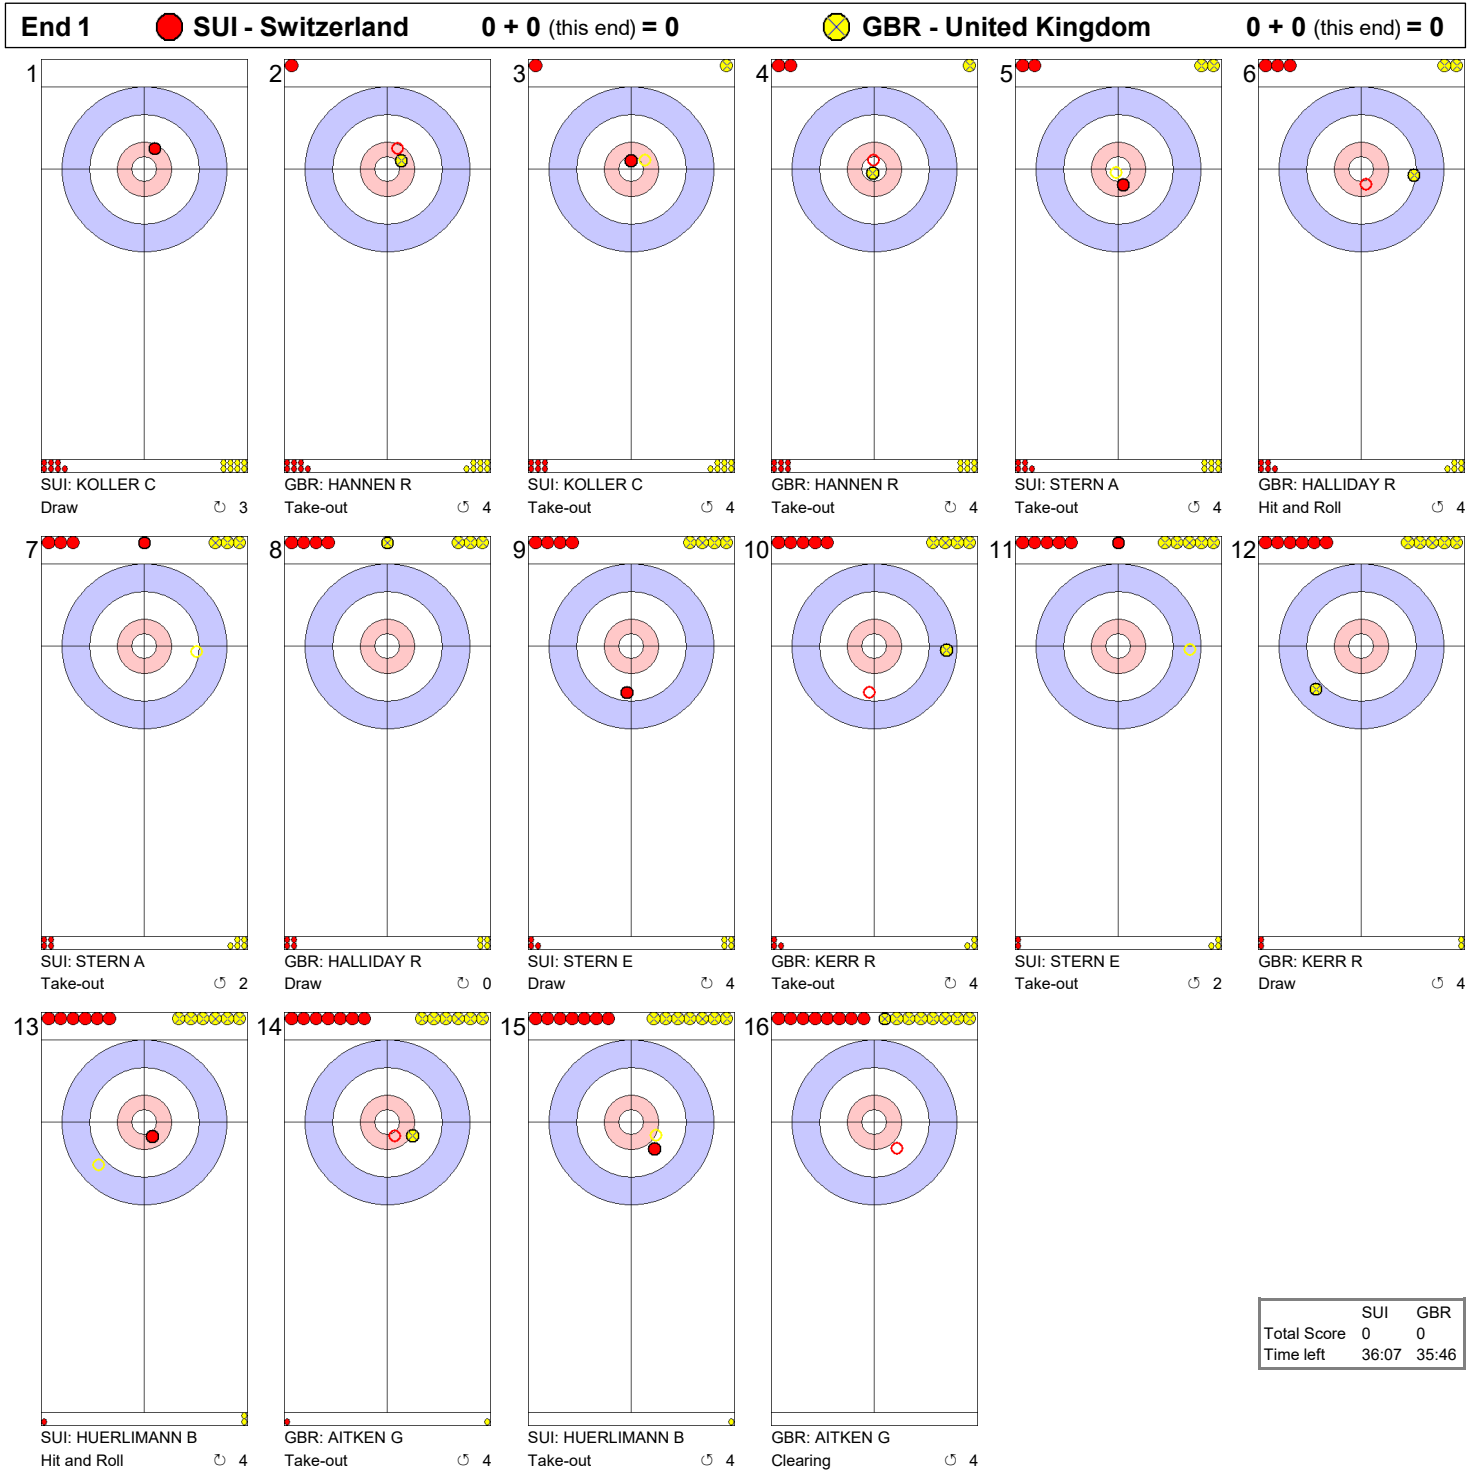

Game - Shot by Shot

	SUI	GBR
Total Score	0	0
Time left	36:07	35:46

Game - Shot by Shot

Game - Shot by Shot

Game - Shot by Shot

Game - Shot by Shot

	SUI	GBR
Total Score	3	2
Time left	21:45	22:45

Game - Shot by Shot

Game - Shot by Shot

Game - Shot by Shot

	SUI	GBR
Total Score	4	4
Time left	10:11	10:52

Game - Shot by Shot

	SUI	GBR
Total Score	6	4
Time left	03:56	06:59

Game - Shot by Shot

Legend:
 X Unfinished end due to concession