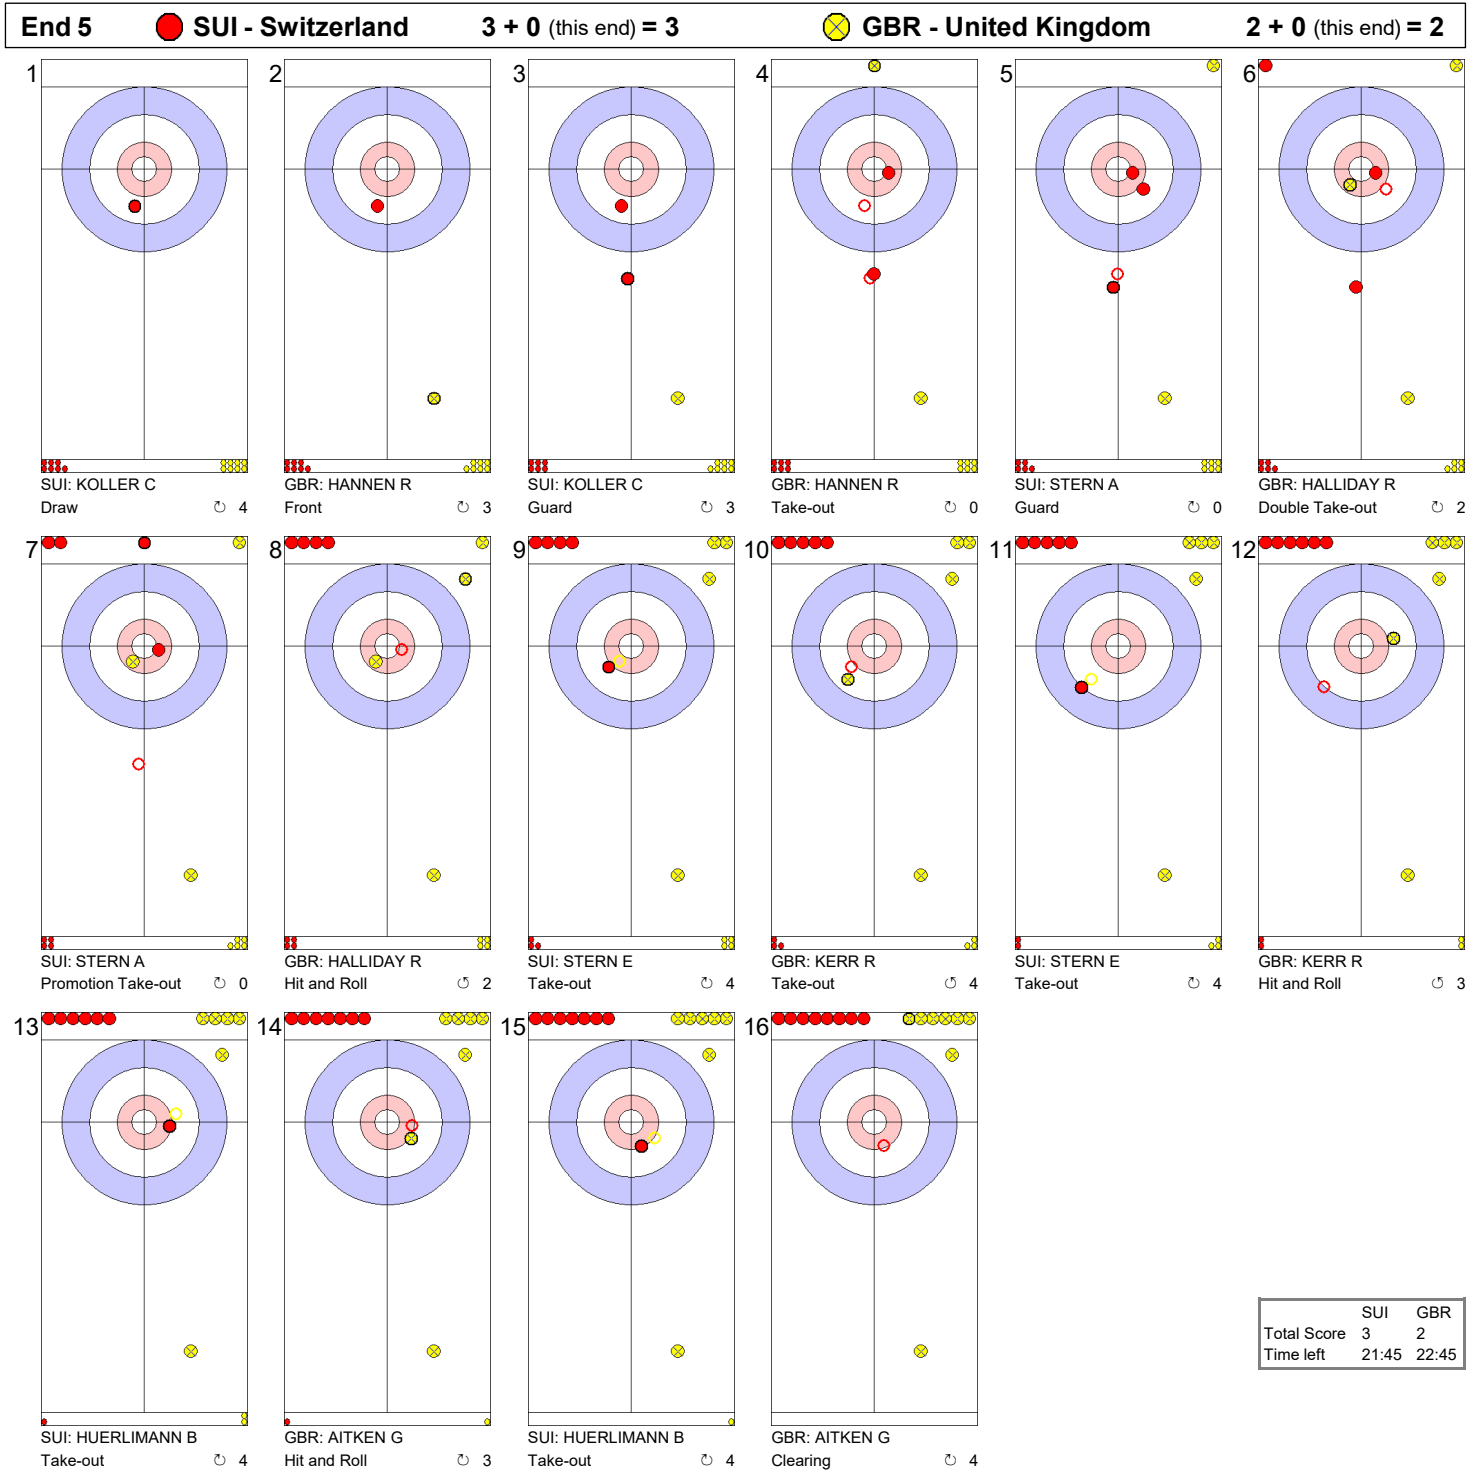

Game - Shot by Shot

	SUI	GBR
Total Score	0	0
Time left	36:07	35:46

Game - Shot by Shot

Game - Shot by Shot

Game - Shot by Shot

Game - Shot by Shot

	SUI	GBR
Total Score	3	2
Time left	21:45	22:45

Game - Shot by Shot

Game - Shot by Shot

Game - Shot by Shot

	SUI	GBR
Total Score	4	4
Time left	10:11	10:52

Game - Shot by Shot

	SUI	GBR
Total Score	6	4
Time left	03:56	06:59

Game - Shot by Shot

Legend:
 X Unfinished end due to concession