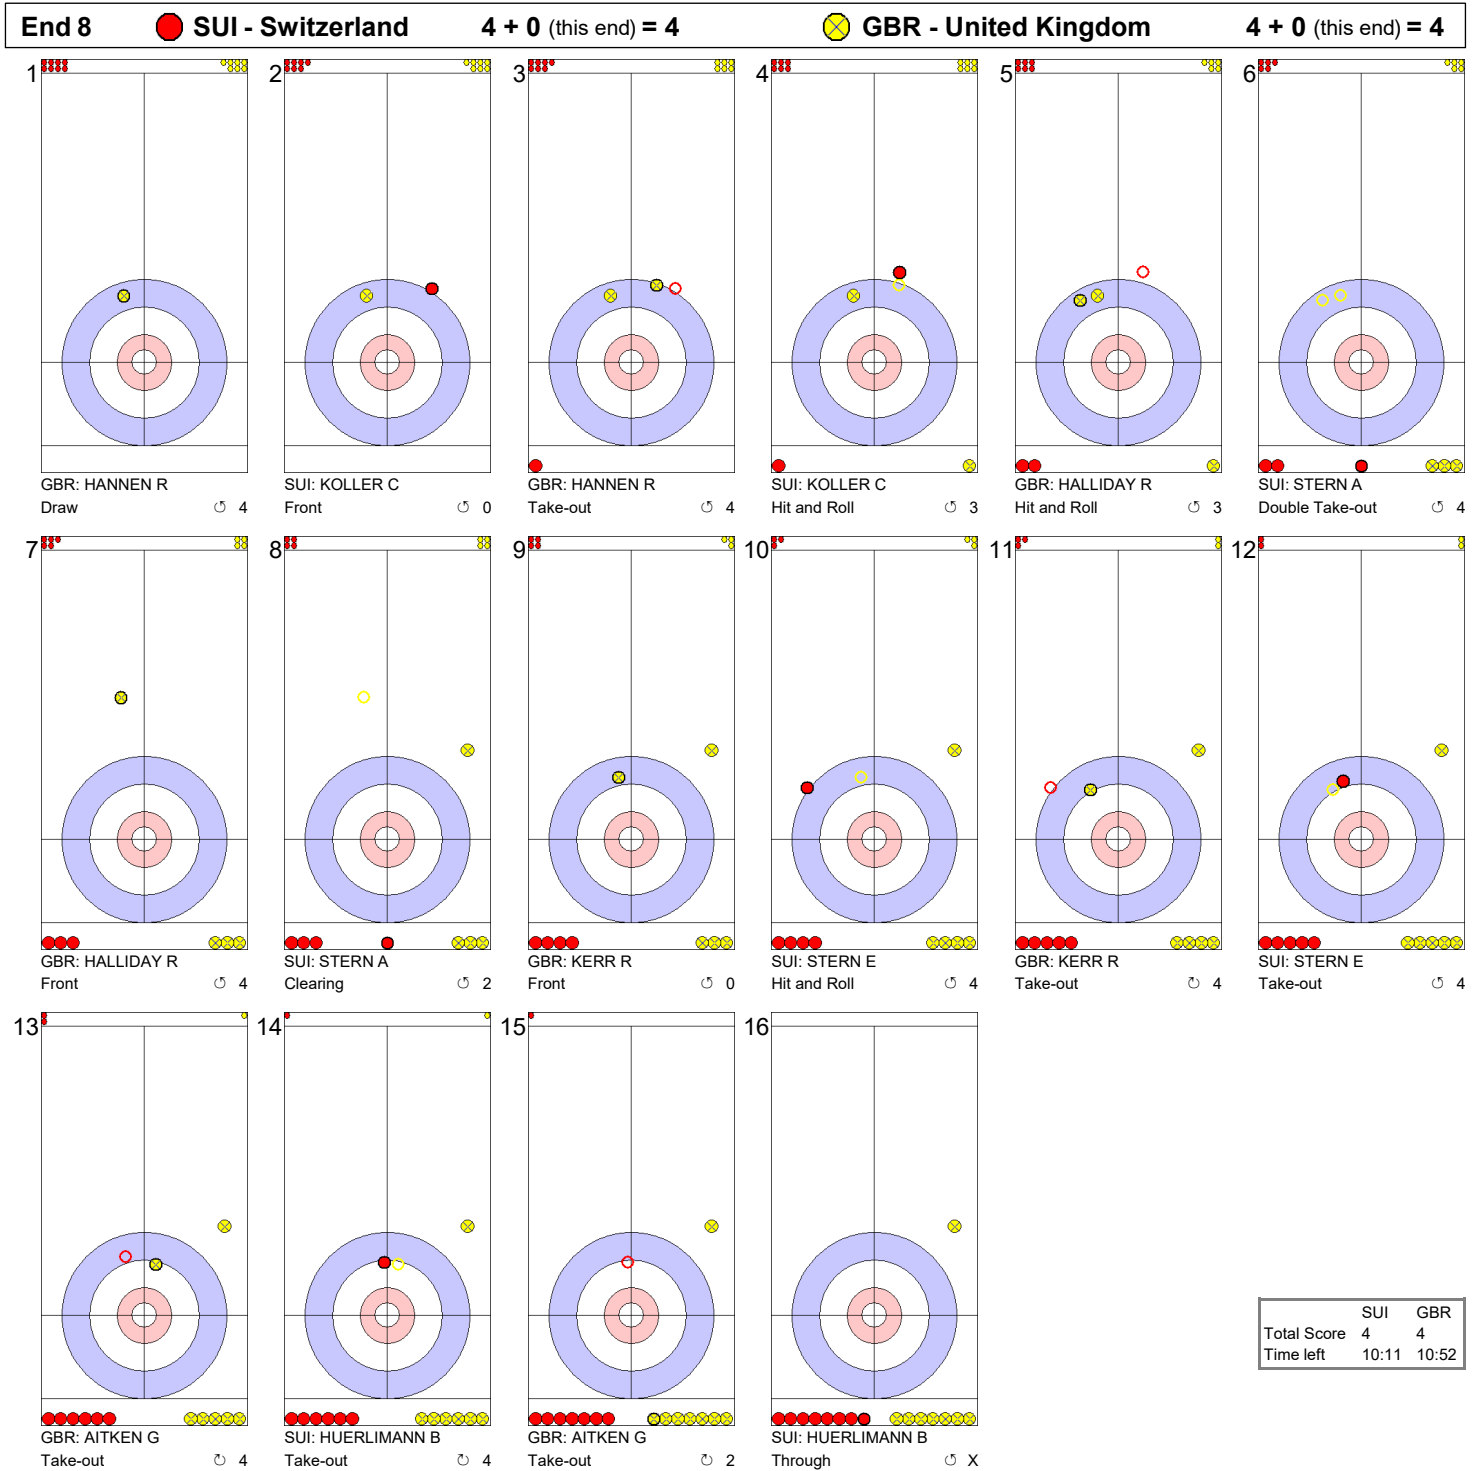

Game - Shot by Shot

	SUI	GBR
Total Score	0	0
Time left	36:07	35:46

Game - Shot by Shot

Game - Shot by Shot

Game - Shot by Shot

Game - Shot by Shot

	SUI	GBR
Total Score	3	2
Time left	21:45	22:45

Game - Shot by Shot

Game - Shot by Shot

Game - Shot by Shot

	SUI	GBR
Total Score	4	4
Time left	10:11	10:52

Game - Shot by Shot

	SUI	GBR
Total Score	6	4
Time left	03:56	06:59

Game - Shot by Shot

Legend:
 X Unfinished end due to concession