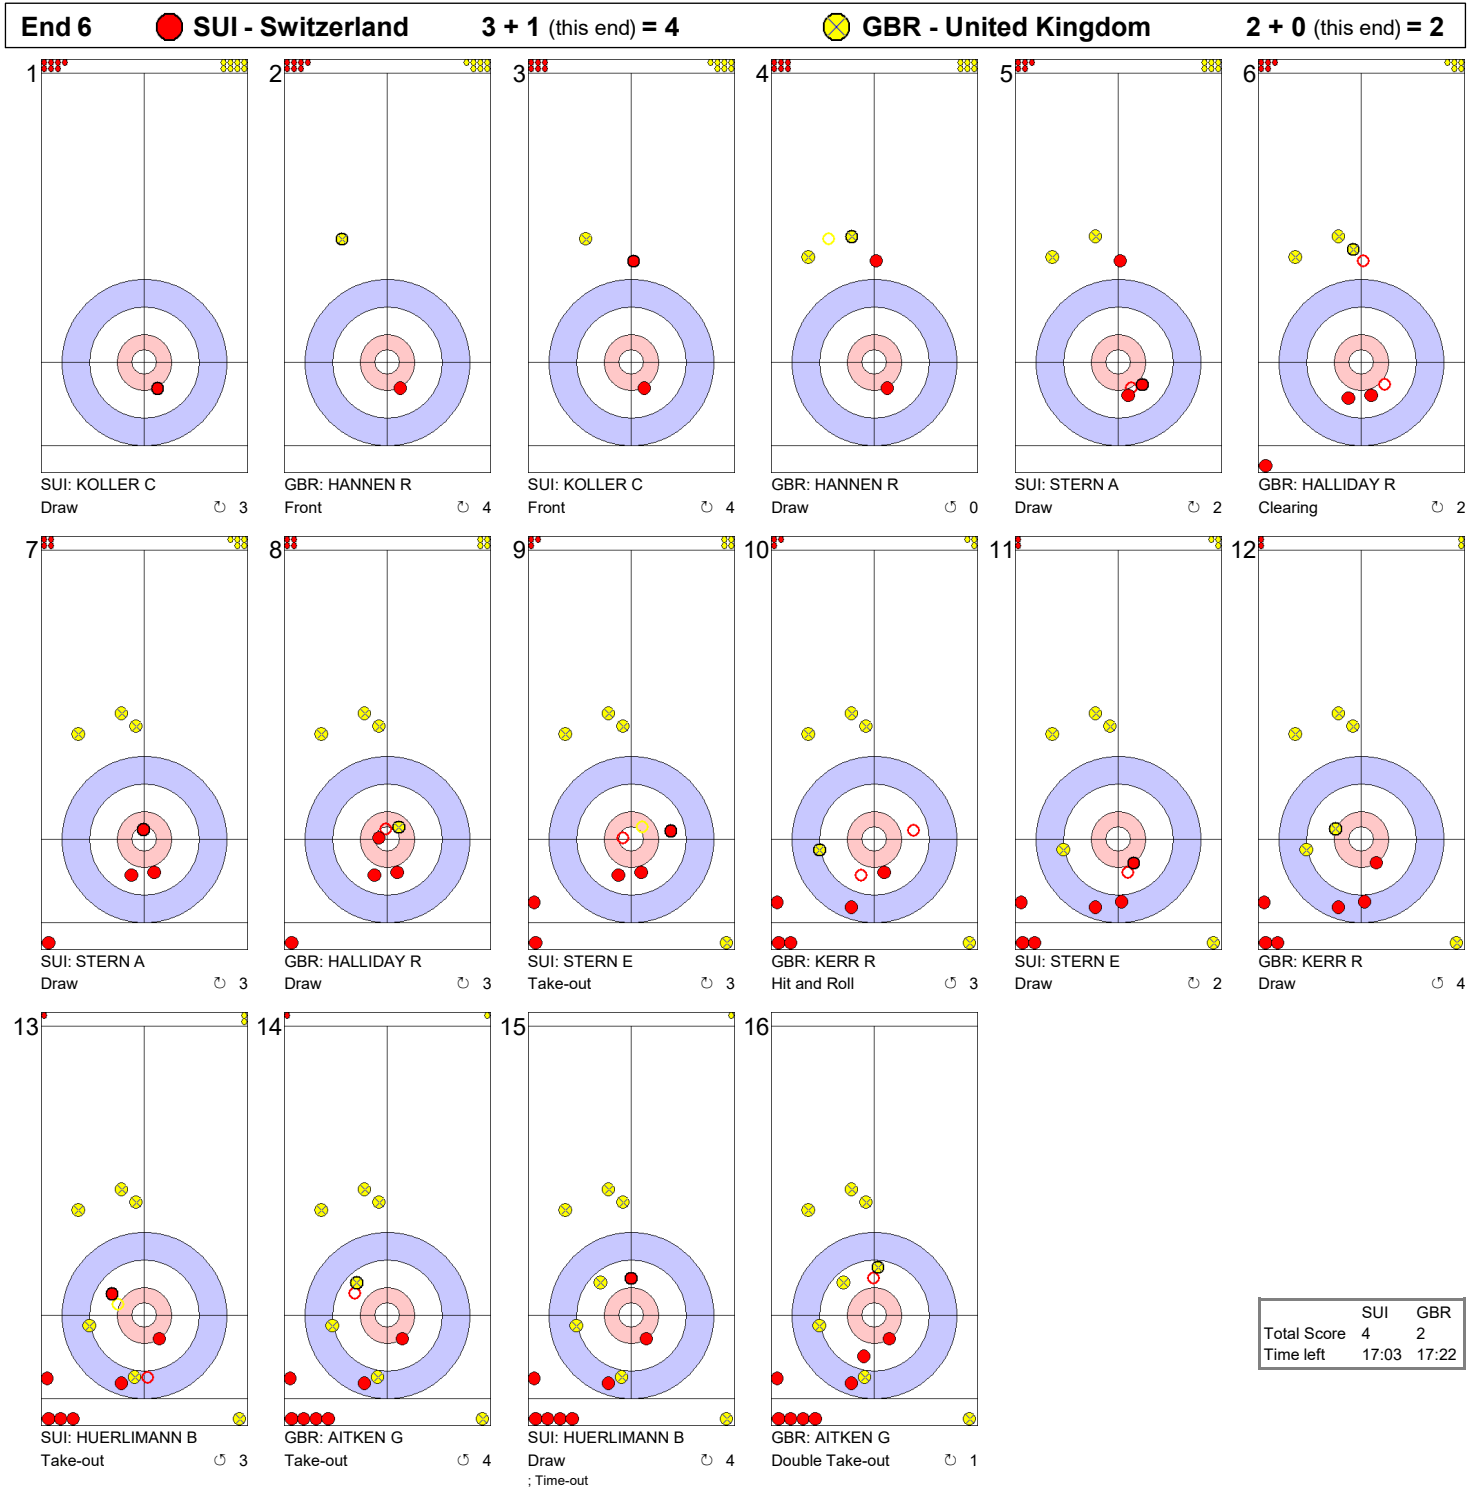

Game - Shot by Shot

	SUI	GBR
Total Score	0	0
Time left	36:07	35:46

Game - Shot by Shot

Game - Shot by Shot

Game - Shot by Shot

Game - Shot by Shot

	SUI	GBR
Total Score	3	2
Time left	21:45	22:45

Game - Shot by Shot

Game - Shot by Shot

Game - Shot by Shot

	SUI	GBR
Total Score	4	4
Time left	10:11	10:52

Game - Shot by Shot

	SUI	GBR
Total Score	6	4
Time left	03:56	06:59

Game - Shot by Shot

Legend:
 X Unfinished end due to concession