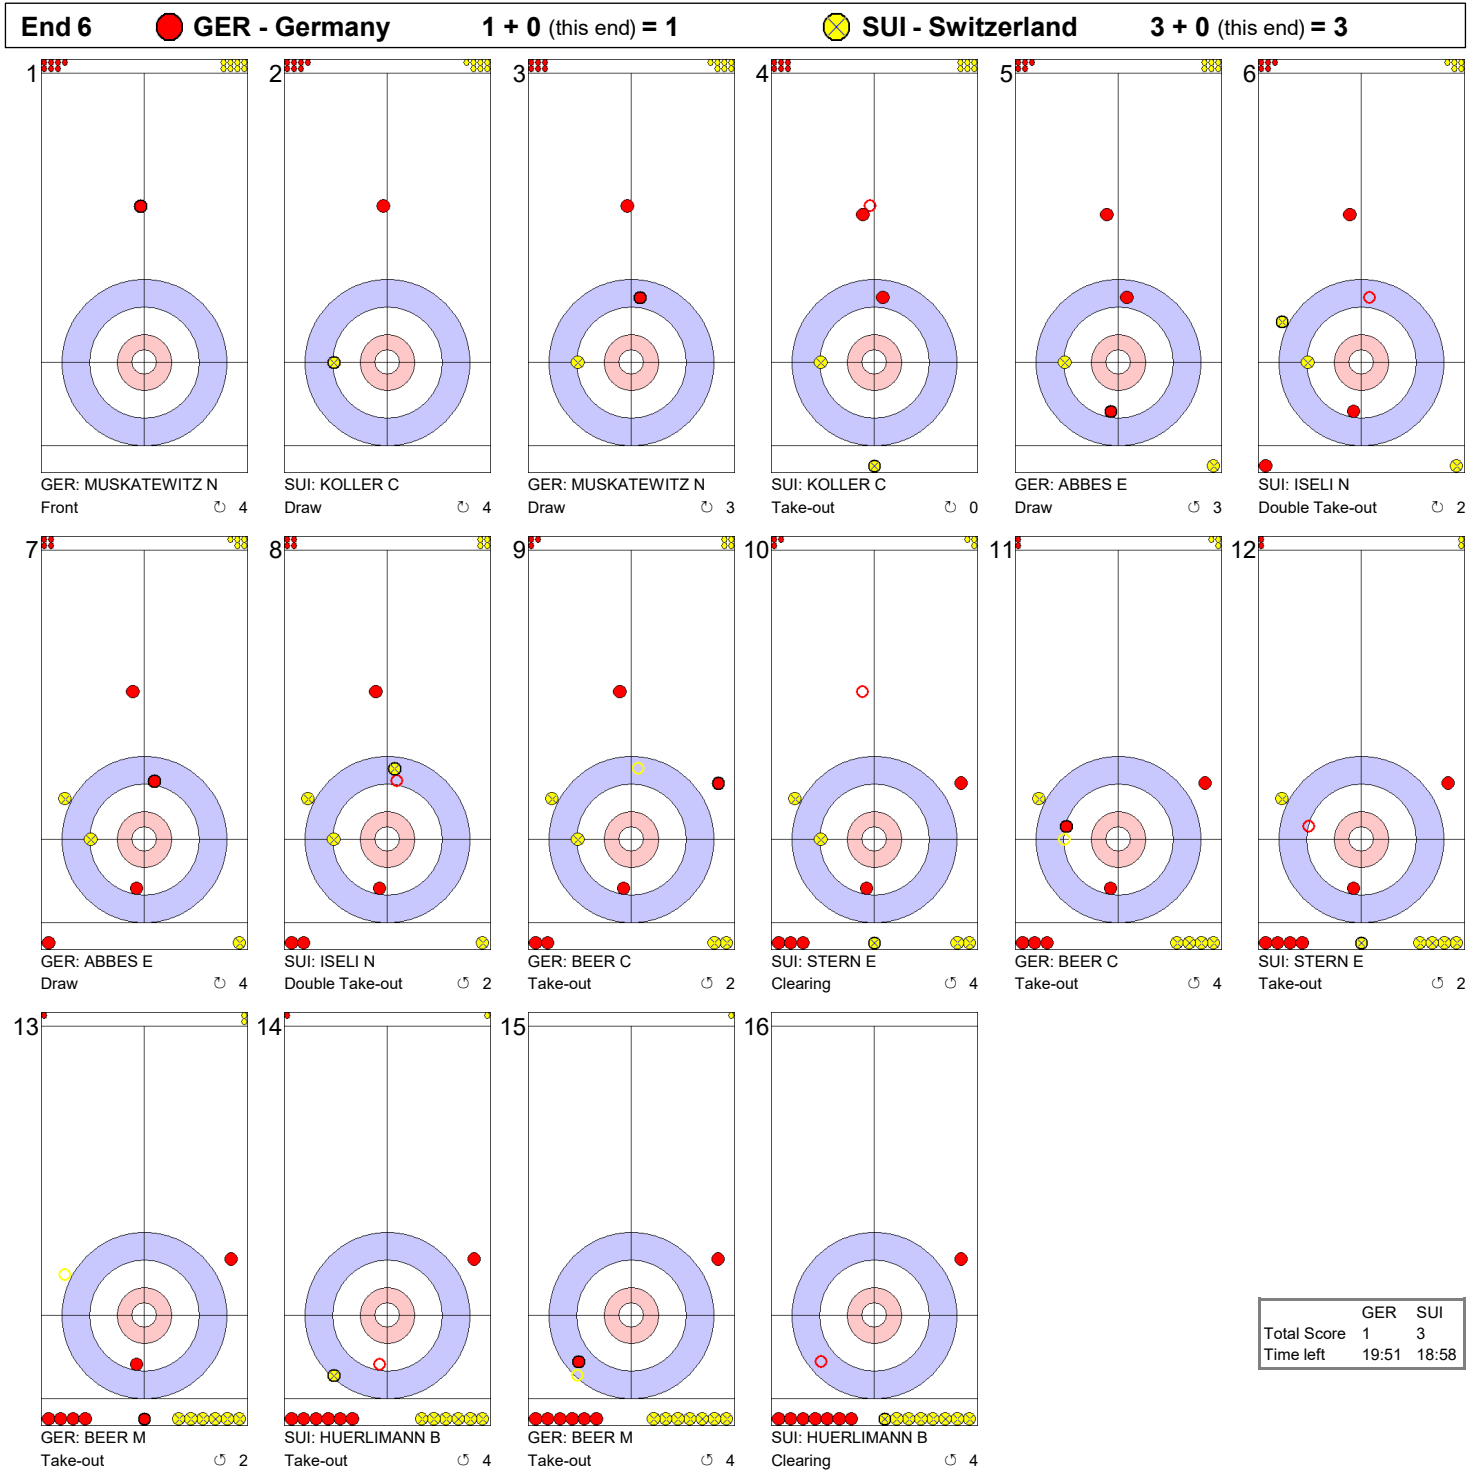

Game - Shot by Shot

	GER	SUI
Total Score	0	0
Time left	35:48	35:43

Game - Shot by Shot

	GER	SUI
Total Score	0	1
Time left	33:02	32:23

Game - Shot by Shot

	GER	SUI
Total Score	0	1
Time left	30:32	30:15

Game - Shot by Shot

Game - Shot by Shot

Game - Shot by Shot

Game - Shot by Shot

	GER	SUI
Total Score	1	4
Time left	16:23	13:05

Game - Shot by Shot

Game - Shot by Shot

	GER	SUI
Total Score	3	4
Time left	07:27	04:39

Game - Shot by Shot

Game - Shot by Shot