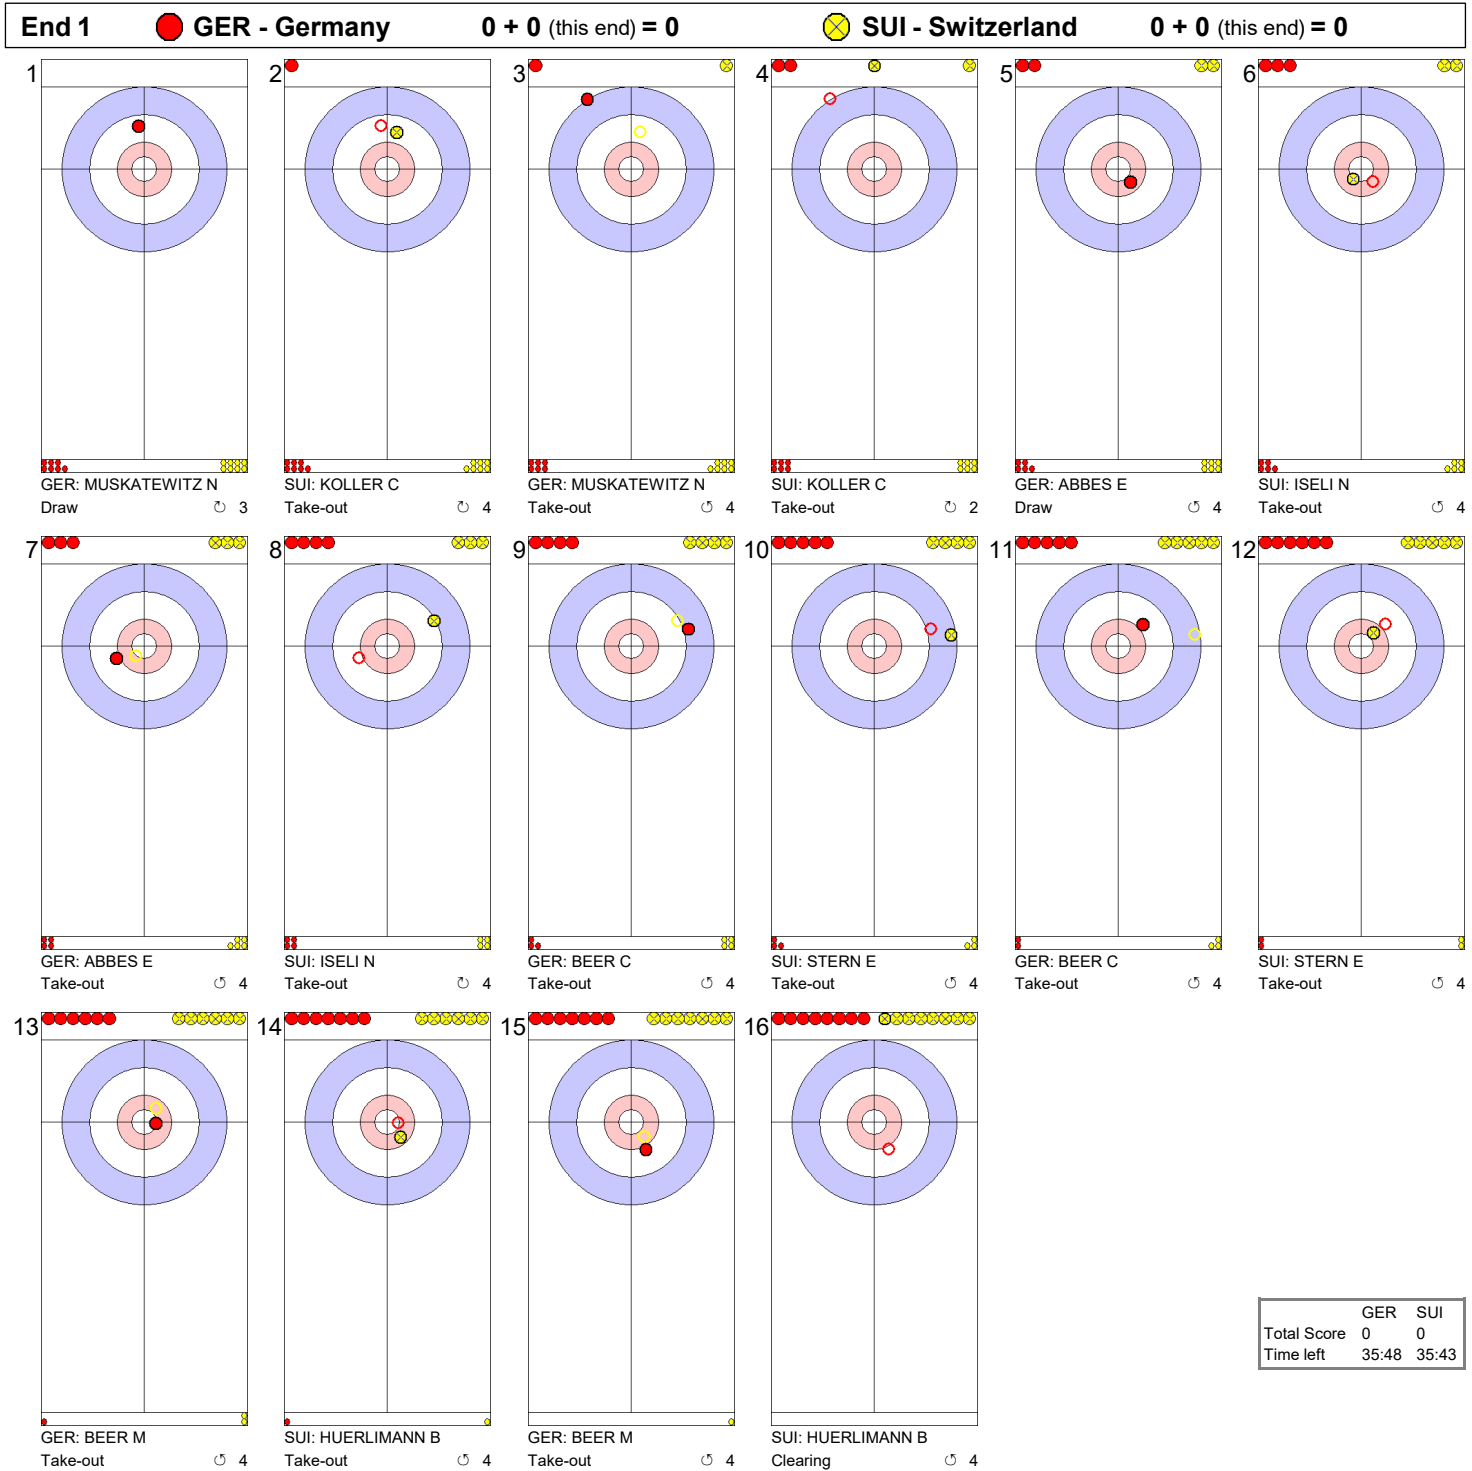

Game - Shot by Shot

	GER	SUI
Total Score	0	0
Time left	35:48	35:43

Game - Shot by Shot

	GER	SUI
Total Score	0	1
Time left	33:02	32:23

Game - Shot by Shot

	GER	SUI
Total Score	0	1
Time left	30:32	30:15

Game - Shot by Shot

Game - Shot by Shot

Game - Shot by Shot

Game - Shot by Shot

	GER	SUI
Total Score	1	4
Time left	16:23	13:05

Game - Shot by Shot

Game - Shot by Shot

	GER	SUI
Total Score	3	4
Time left	07:27	04:39

Game - Shot by Shot

Game - Shot by Shot