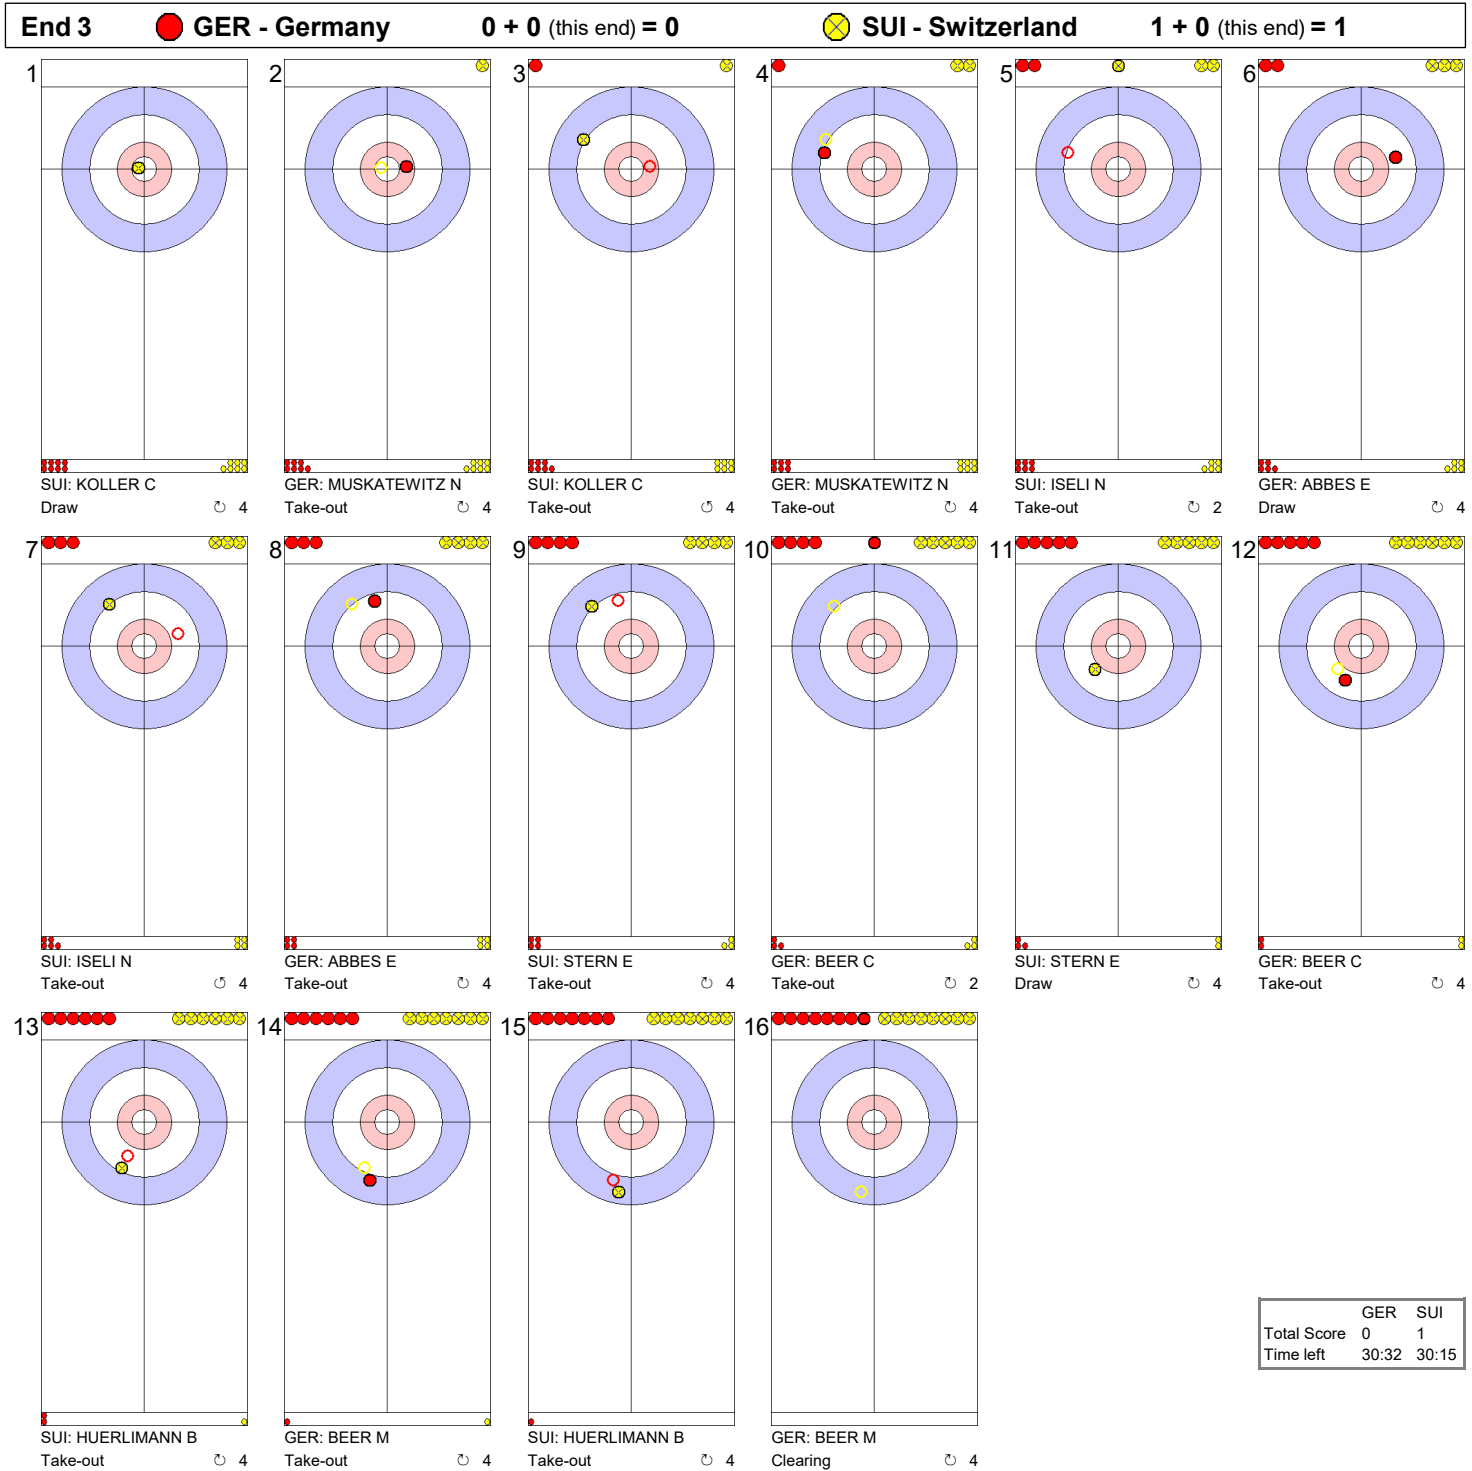

Game - Shot by Shot

	GER	SUI
Total Score	0	0
Time left	35:48	35:43

Game - Shot by Shot

	GER	SUI
Total Score	0	1
Time left	33:02	32:23

Game - Shot by Shot

	GER	SUI
Total Score	0	1
Time left	30:32	30:15

Game - Shot by Shot

Game - Shot by Shot

Game - Shot by Shot

Game - Shot by Shot

	GER	SUI
Total Score	1	4
Time left	16:23	13:05

Game - Shot by Shot

Game - Shot by Shot

	GER	SUI
Total Score	3	4
Time left	07:27	04:39

Game - Shot by Shot

Game - Shot by Shot