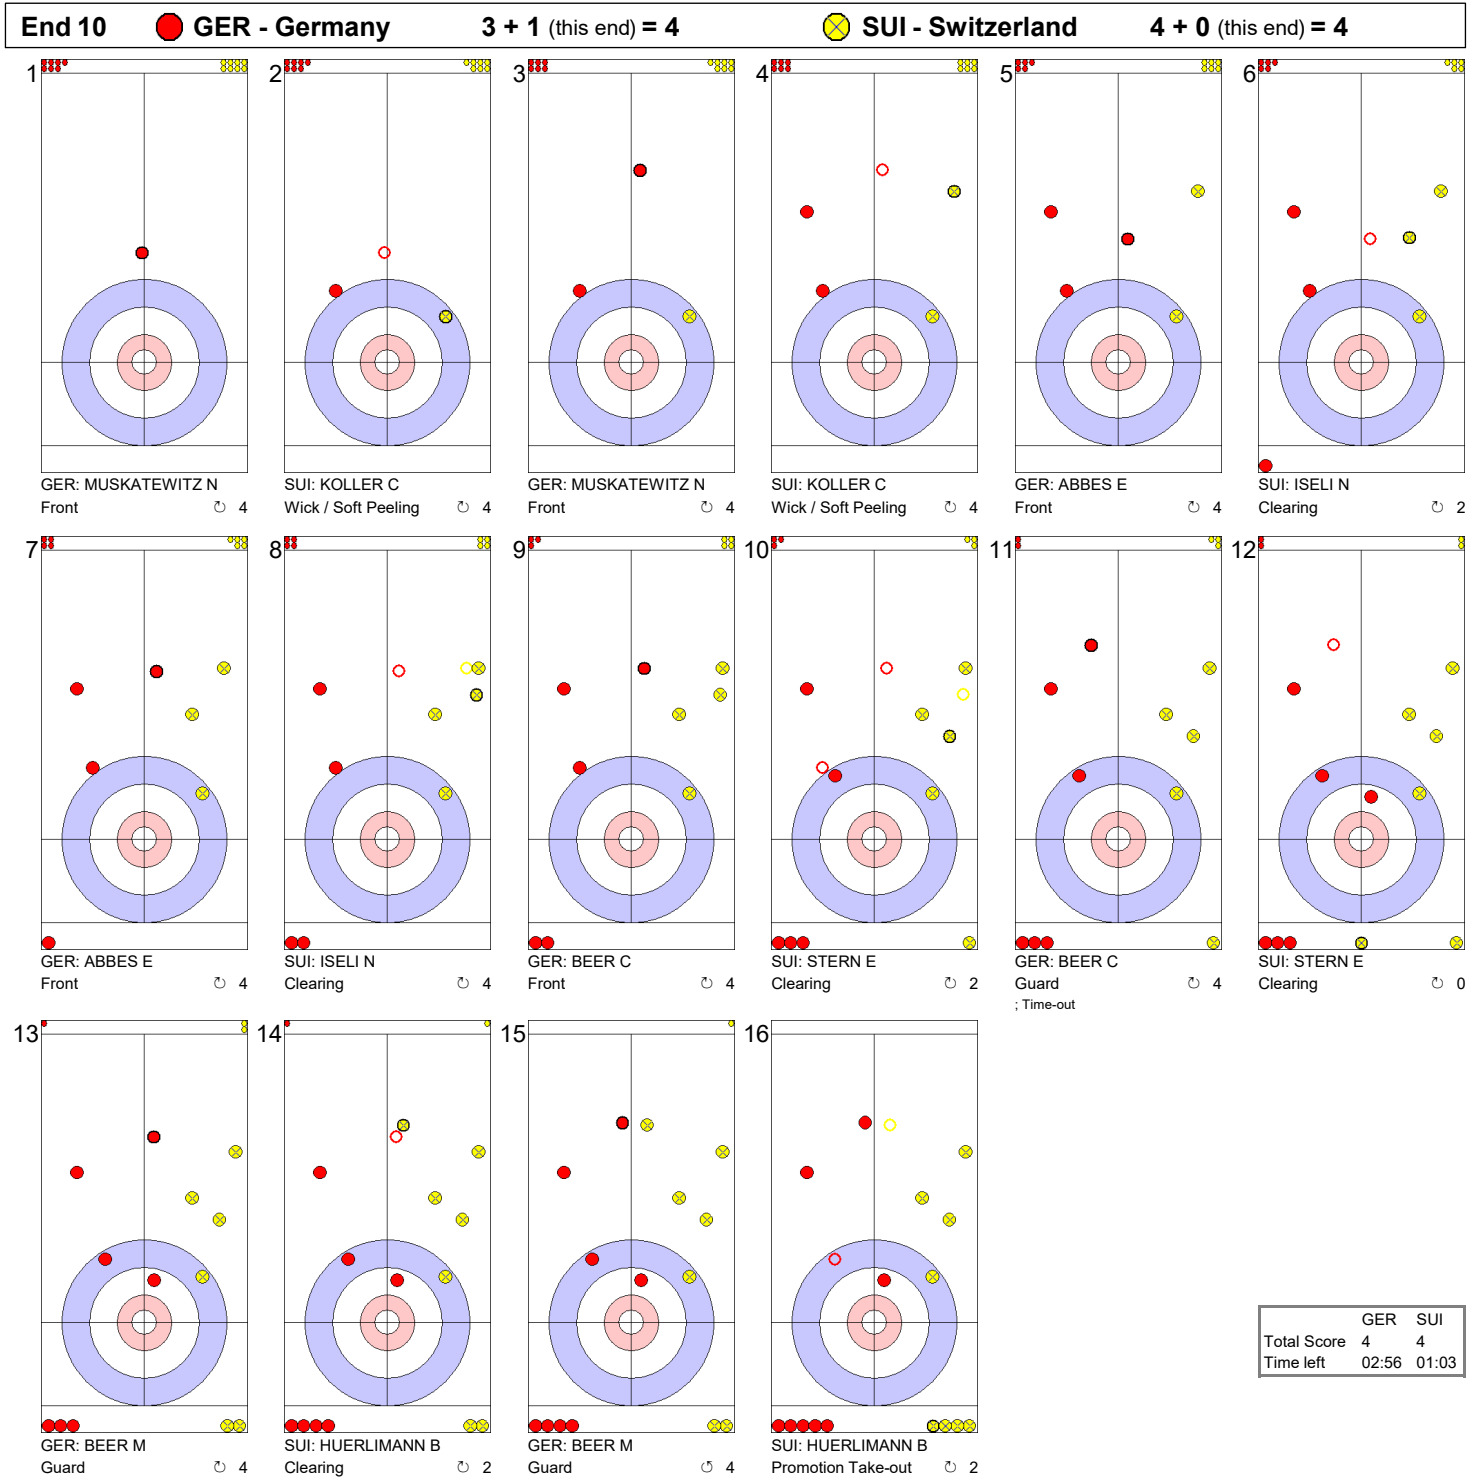

Game - Shot by Shot

	GER	SUI
Total Score	0	0
Time left	35:48	35:43

Game - Shot by Shot

	GER	SUI
Total Score	0	1
Time left	33:02	32:23

Game - Shot by Shot

	GER	SUI
Total Score	0	1
Time left	30:32	30:15

Game - Shot by Shot

Game - Shot by Shot

Game - Shot by Shot

Game - Shot by Shot

	GER	SUI
Total Score	1	4
Time left	16:23	13:05

Game - Shot by Shot

Game - Shot by Shot

	GER	SUI
Total Score	3	4
Time left	07:27	04:39

Game - Shot by Shot

Game - Shot by Shot