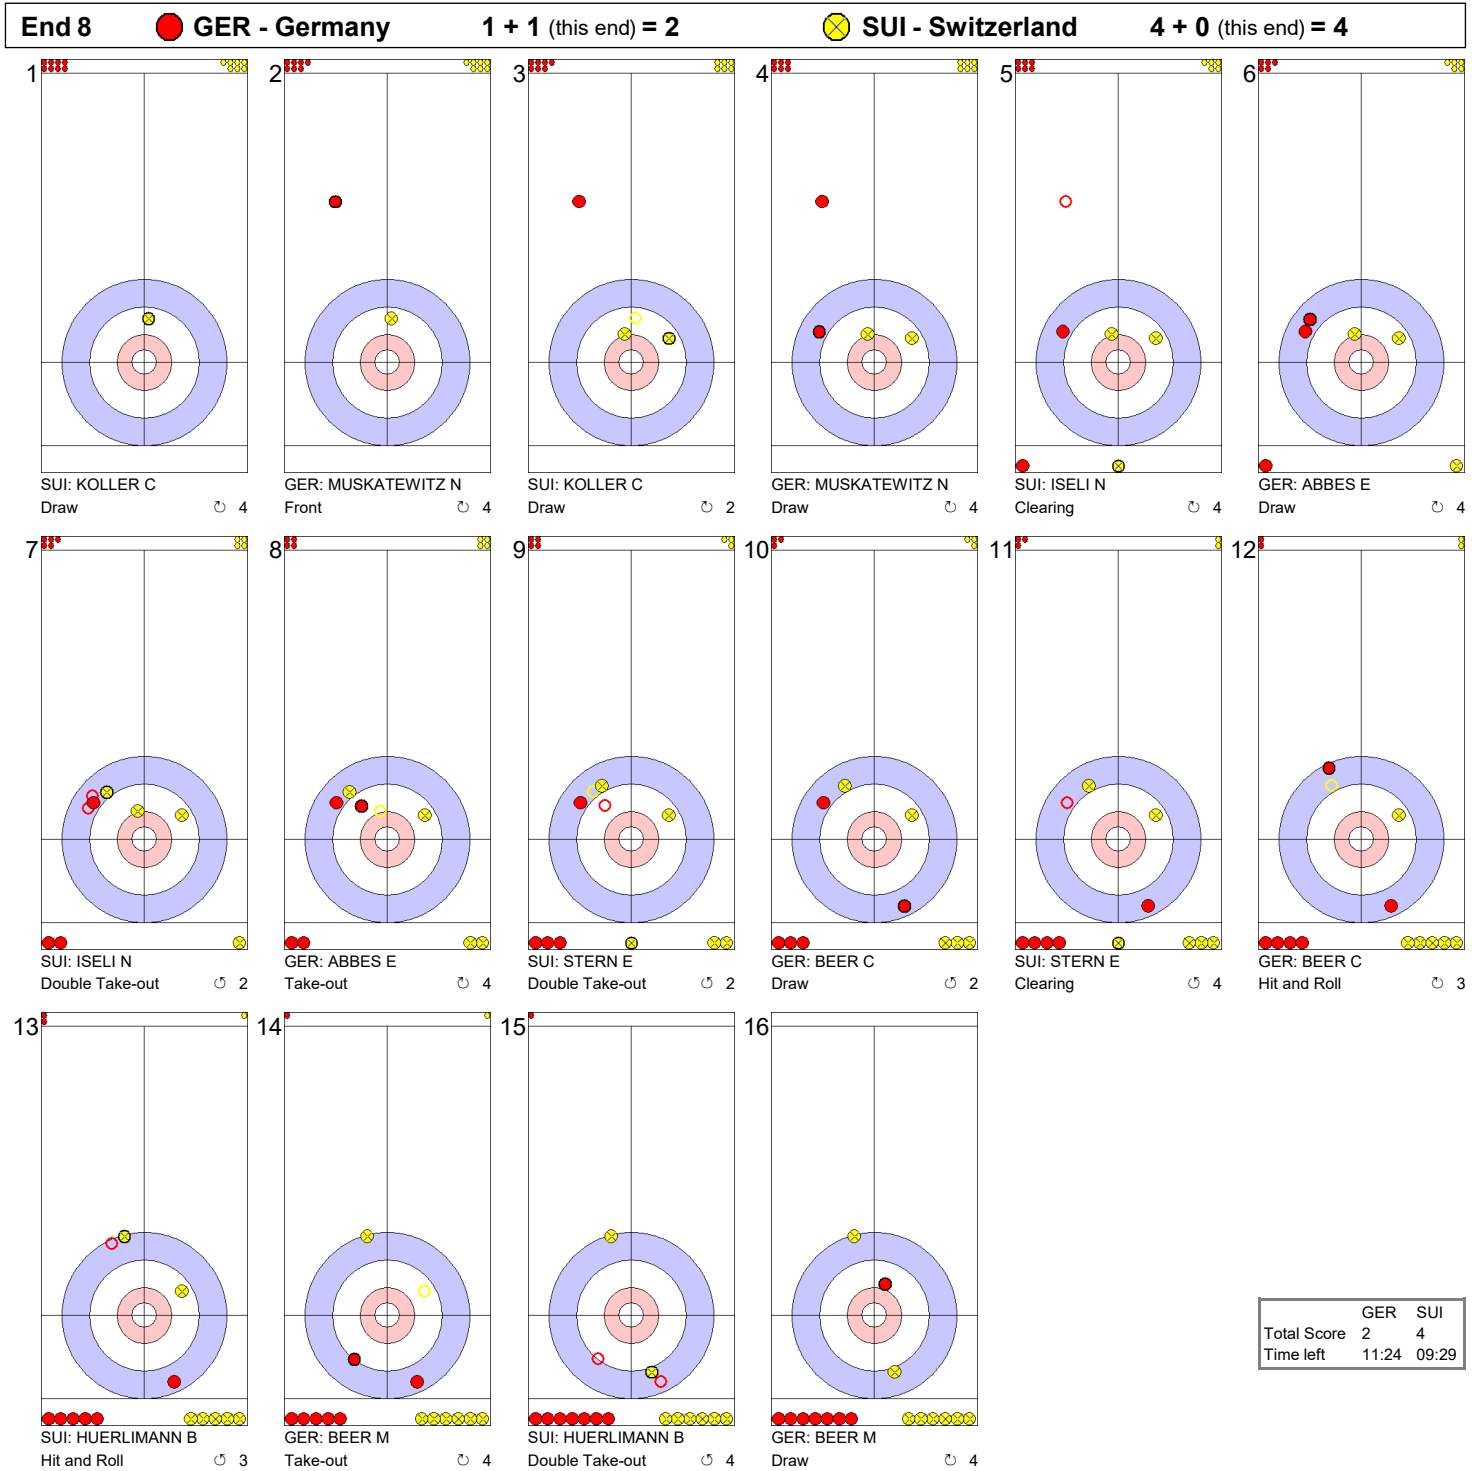

Game - Shot by Shot

	GER	SUI
Total Score	0	0
Time left	35:48	35:43

Game - Shot by Shot

	GER	SUI
Total Score	0	1
Time left	33:02	32:23

Game - Shot by Shot

	GER	SUI
Total Score	0	1
Time left	30:32	30:15

Game - Shot by Shot

Game - Shot by Shot

Game - Shot by Shot

Game - Shot by Shot

	GER	SUI
Total Score	1	4
Time left	16:23	13:05

Game - Shot by Shot

Game - Shot by Shot

	GER	SUI
Total Score	3	4
Time left	07:27	04:39

Game - Shot by Shot

Game - Shot by Shot