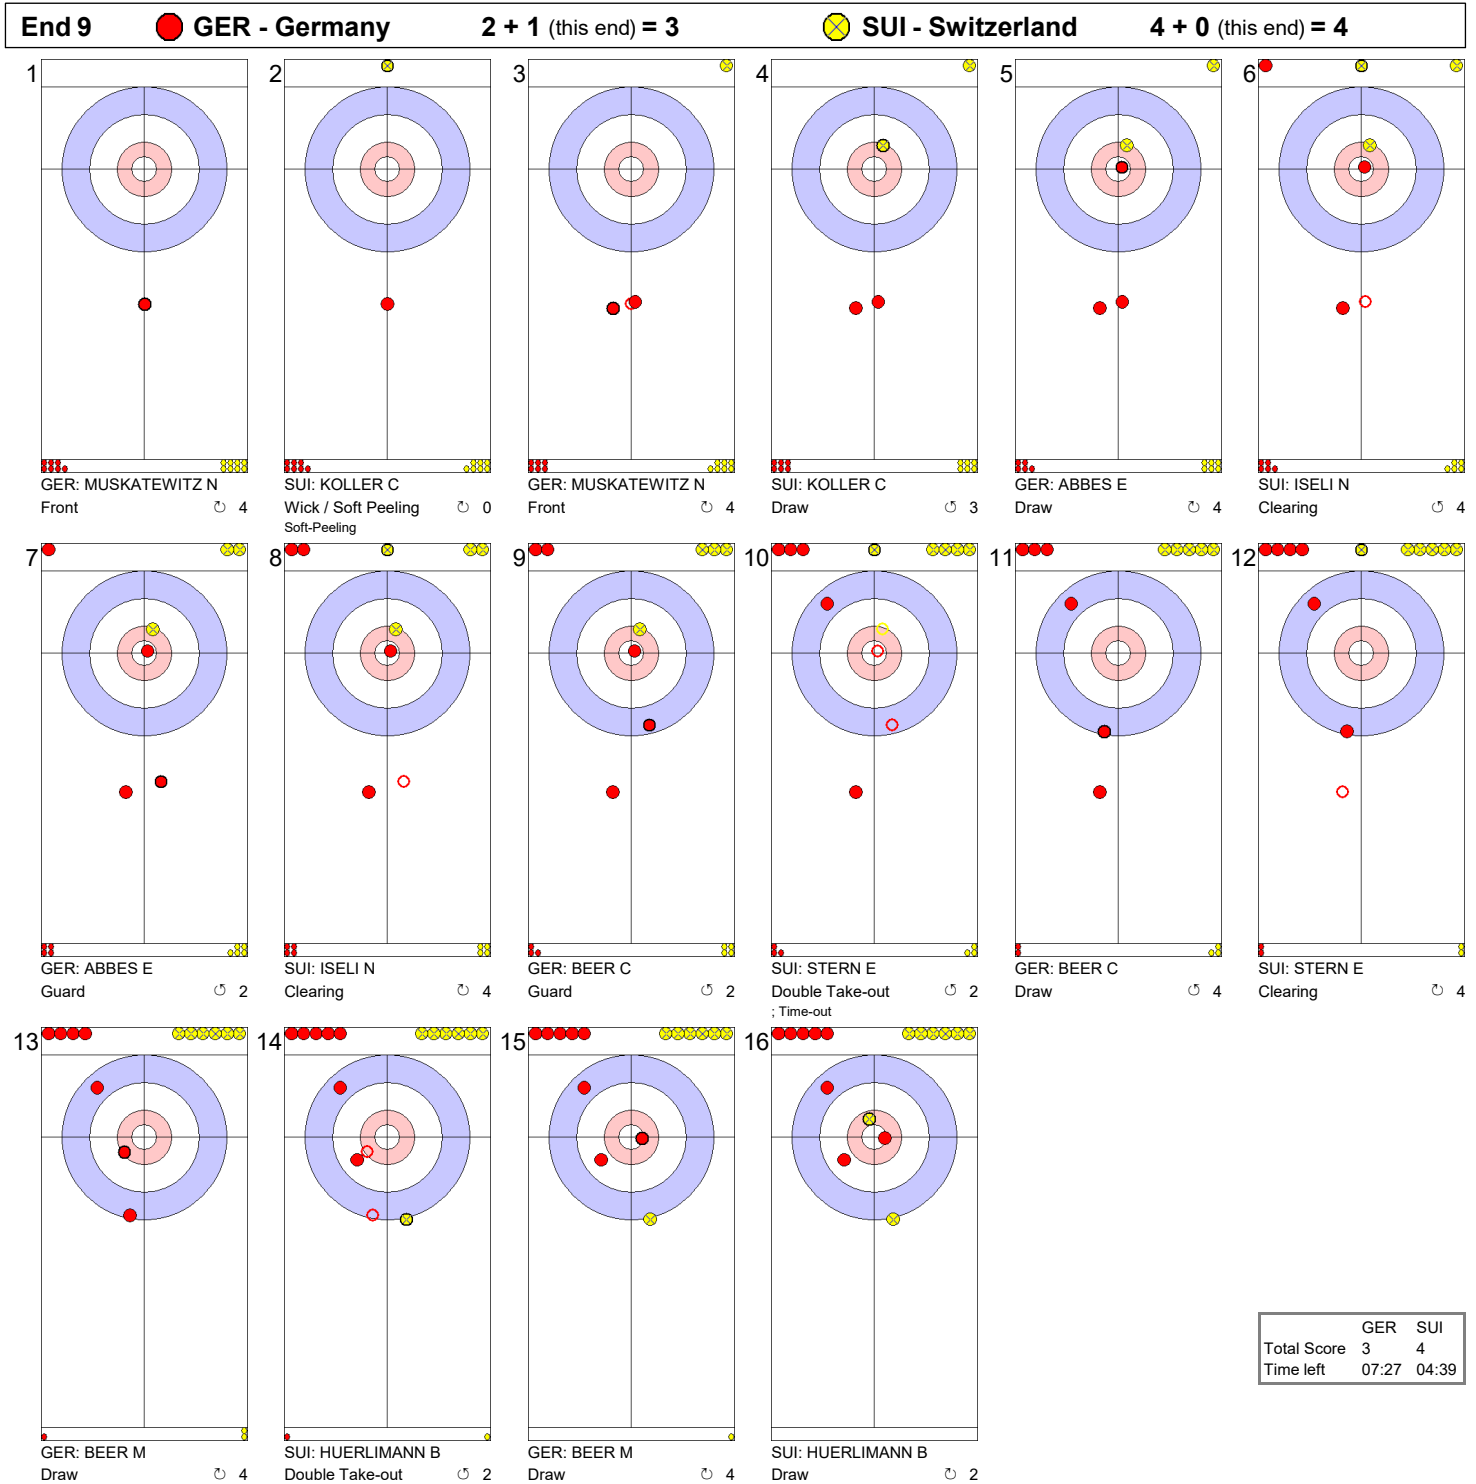

Game - Shot by Shot

	GER	SUI
Total Score	0	0
Time left	35:48	35:43

Game - Shot by Shot

	GER	SUI
Total Score	0	1
Time left	33:02	32:23

Game - Shot by Shot

	GER	SUI
Total Score	0	1
Time left	30:32	30:15

Game - Shot by Shot

Game - Shot by Shot

Game - Shot by Shot

Game - Shot by Shot

	GER	SUI
Total Score	1	4
Time left	16:23	13:05

Game - Shot by Shot

Game - Shot by Shot

	GER	SUI
Total Score	3	4
Time left	07:27	04:39

Game - Shot by Shot

Game - Shot by Shot