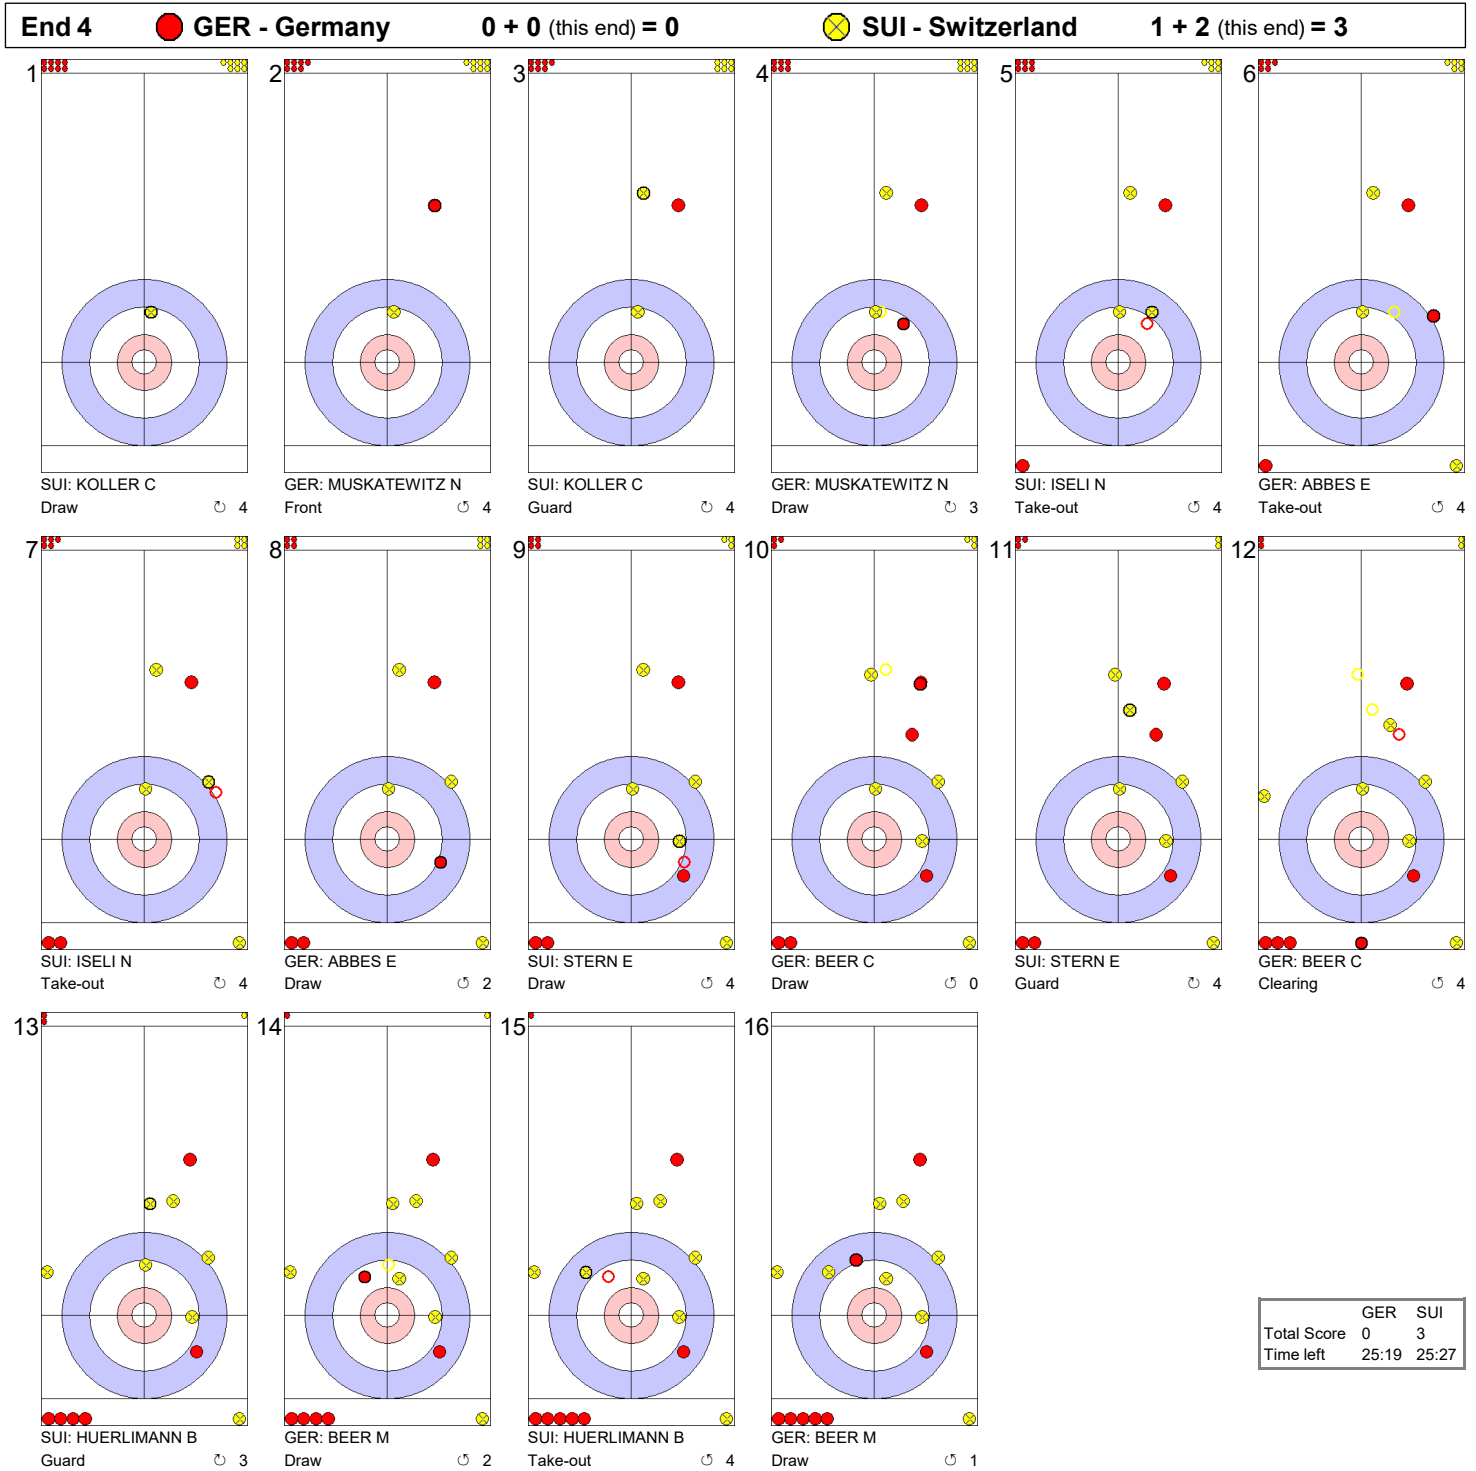

Game - Shot by Shot

	GER	SUI
Total Score	0	0
Time left	35:48	35:43

Game - Shot by Shot

	GER	SUI
Total Score	0	1
Time left	33:02	32:23

Game - Shot by Shot

	GER	SUI
Total Score	0	1
Time left	30:32	30:15

Game - Shot by Shot

Game - Shot by Shot

Game - Shot by Shot

Game - Shot by Shot

	GER	SUI
Total Score	1	4
Time left	16:23	13:05

Game - Shot by Shot

Game - Shot by Shot

	GER	SUI
Total Score	3	4
Time left	07:27	04:39

Game - Shot by Shot

Game - Shot by Shot