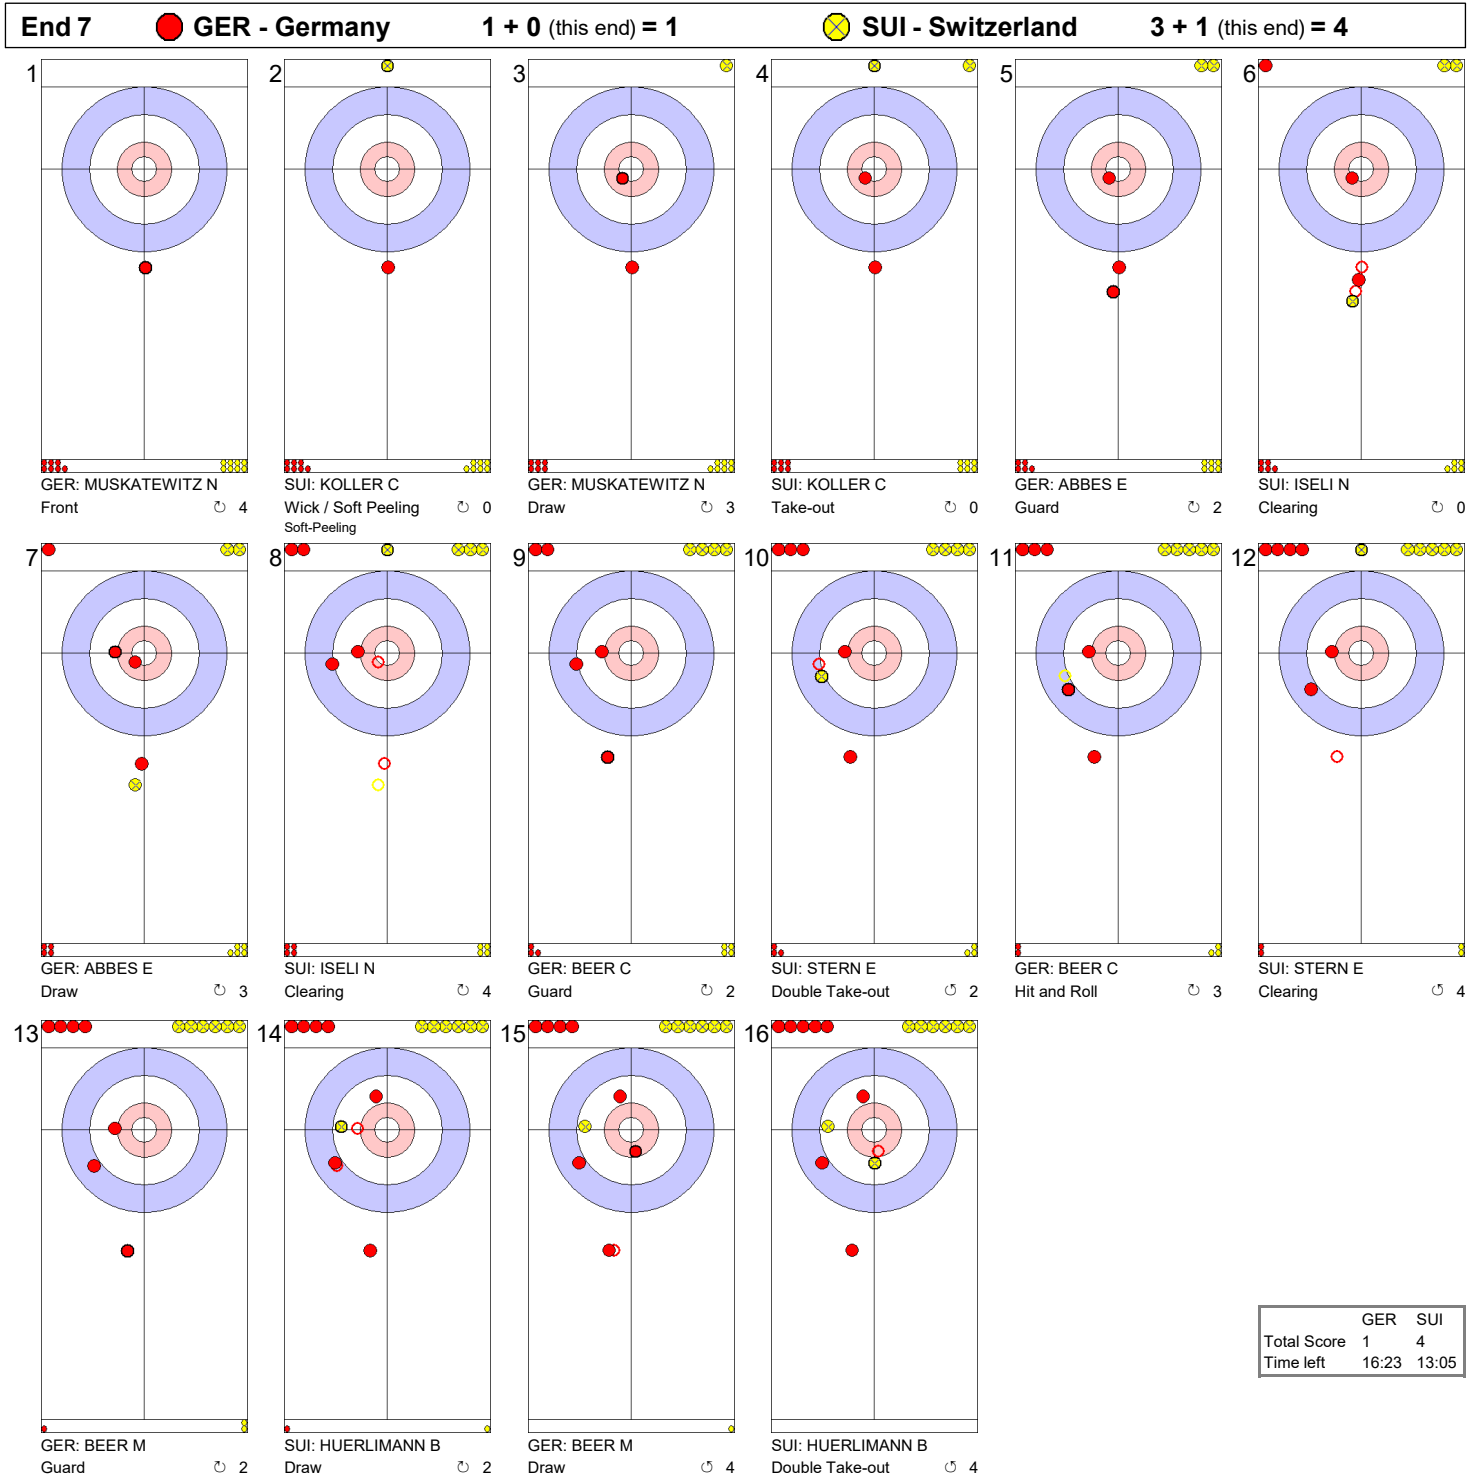

Game - Shot by Shot

	GER	SUI
Total Score	0	0
Time left	35:48	35:43

Game - Shot by Shot

	GER	SUI
Total Score	0	1
Time left	33:02	32:23

Game - Shot by Shot

	GER	SUI
Total Score	0	1
Time left	30:32	30:15

Game - Shot by Shot

Game - Shot by Shot

Game - Shot by Shot

Game - Shot by Shot

	GER	SUI
Total Score	1	4
Time left	16:23	13:05

Game - Shot by Shot

Game - Shot by Shot

	GER	SUI
Total Score	3	4
Time left	07:27	04:39

Game - Shot by Shot

Game - Shot by Shot