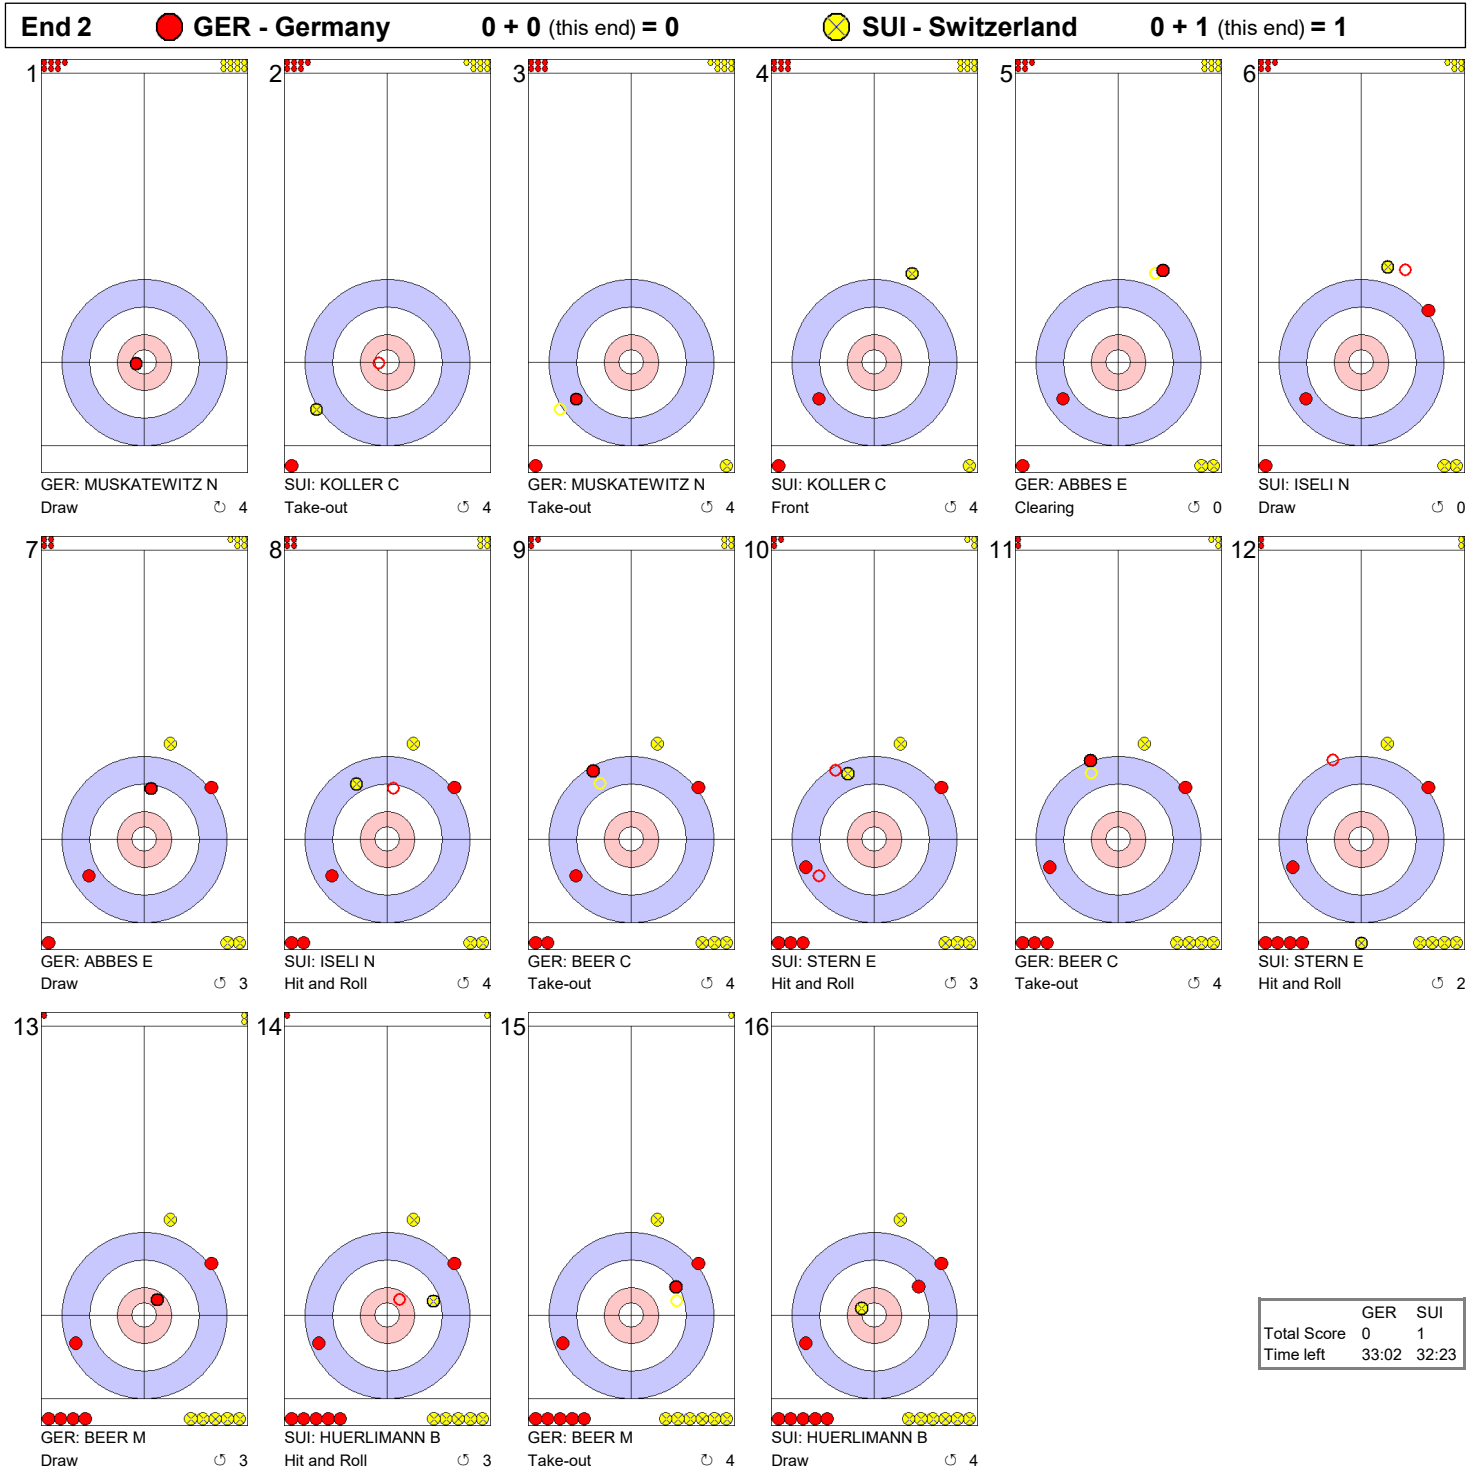

Game - Shot by Shot

	GER	SUI
Total Score	0	0
Time left	35:48	35:43

Game - Shot by Shot

	GER	SUI
Total Score	0	1
Time left	33:02	32:23

Game - Shot by Shot

	GER	SUI
Total Score	0	1
Time left	30:32	30:15

Game - Shot by Shot

Game - Shot by Shot

Game - Shot by Shot

Game - Shot by Shot

	GER	SUI
Total Score	1	4
Time left	16:23	13:05

Game - Shot by Shot

Game - Shot by Shot

	GER	SUI
Total Score	3	4
Time left	07:27	04:39

Game - Shot by Shot

Game - Shot by Shot