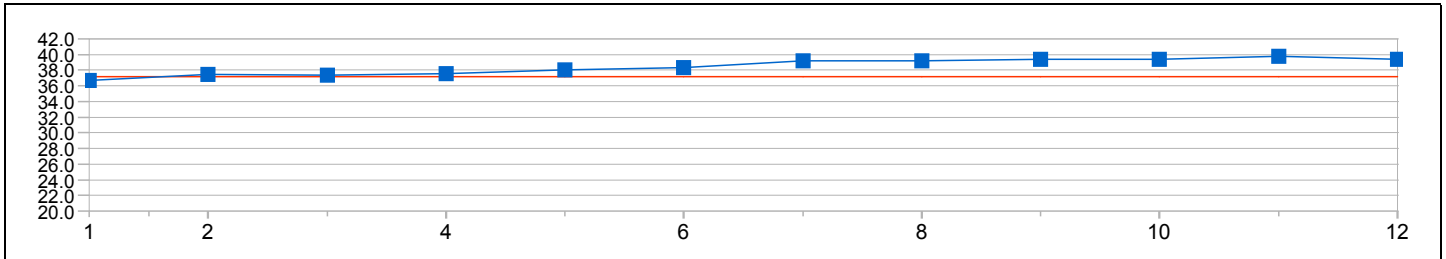

(POL)
Average: 36.90
40.78 - 22.63 = 18.15

Distance Analysis - Graphical

LAGRANGE Eva Luzia
8:16.27 (14)

(SWE)
Average: 38.18
42.02 - 22.11 = 19.91

MALFATTI Gloria
8:31.08 (15)

(ITA)
Average: 39.31
47.17 - 22.07 = 25.10

Distance Analysis - Graphical

HIJLKEMA Aveline
8:03.54 (10)

(NED)
Average: 37.20
39.78 - 21.56 = 18.22

CNOSSEN Willemijn
8:14.19 (13)

(NED)
Average: 38.01
42.23 - 22.07 = 20.16

Distance Analysis - Graphical