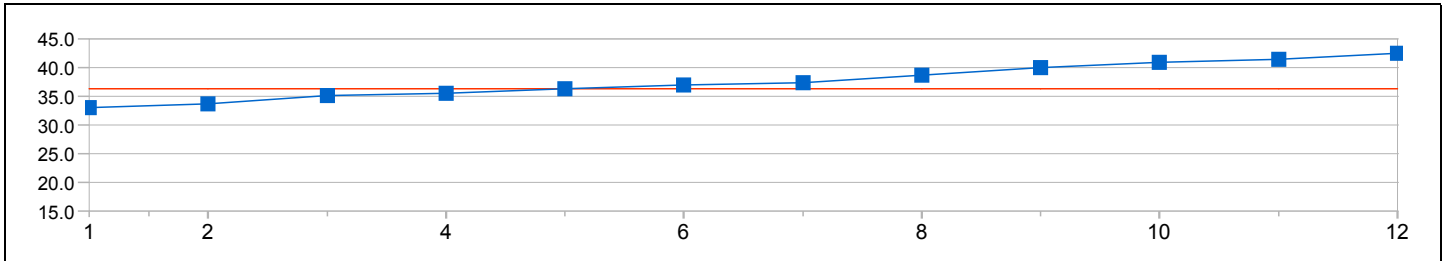

Average: 33.85

35.79 - 21.57 = 14.22

Distance Analysis - Graphical

TAKAHASHI Nana (4)
7:52.26

(JPN)
Average: 36.33
42.54 - 20.63 = 21.91

FURUSHO Ai (5)
7:52.90

(JPN)
Average: 36.38
40.27 - 21.12 = 19.15

Distance Analysis - Graphical

SOKHRYAKOVA Elena
7:55.87 (7)

(RUS)
Average: 36.61
41.92 - 21.52 = 20.40

KLIMCHUK Tatyana
8:01.79 (9)

(KAZ)
Average: 37.06
41.44 - 21.83 = 19.61

Distance Analysis - Graphical

ZUEVA Anastasiia (6)
7:53.41

(RUS)
Average: 36.42
41.28 - 22.22 = 19.06