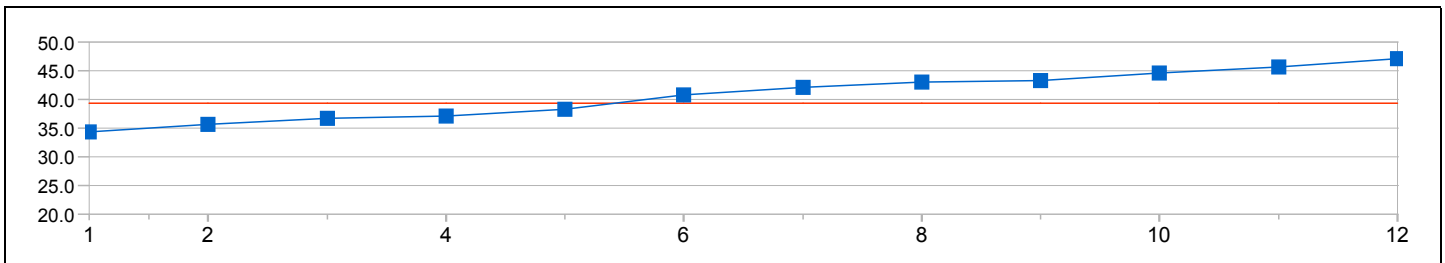

(POL)
Average: 36.90
40.78 - 22.63 = 18.15

Distance Analysis - Graphical

LAGRANGE Eva Luzia
8:16.27 (14)

(SWE)
Average: 38.18
42.02 - 22.11 = 19.91

MALFATTI Gloria
8:31.08 (15)

(ITA)
Average: 39.31
47.17 - 22.07 = 25.10

Distance Analysis - Graphical

HIJLKEMA Aveline
8:03.54 (10)

(NED)
Average: 37.20
39.78 - 21.56 = 18.22

CNOSSEN Willemijn
8:14.19 (13)

(NED)
Average: 38.01
42.23 - 22.07 = 20.16

Distance Analysis - Graphical