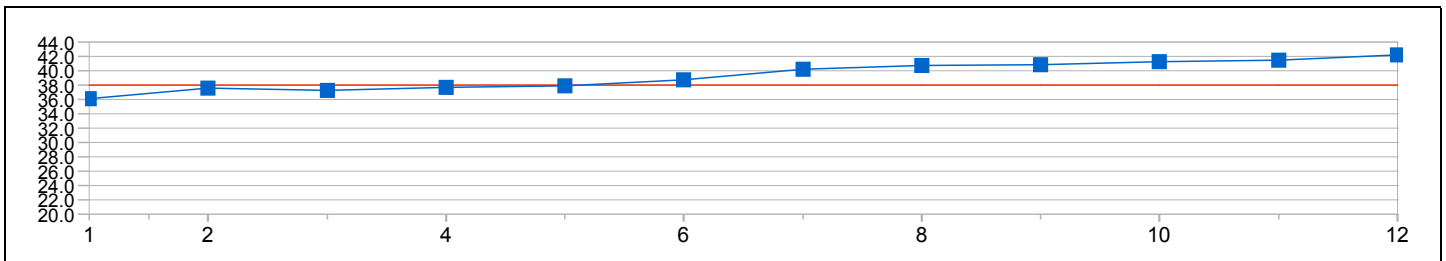

(POL)
Average: 36.90
40.78 - 22.63 = 18.15

Distance Analysis - Graphical

LAGRANGE Eva Luzia
8:16.27 (14)

(SWE)
Average: 38.18
42.02 - 22.11 = 19.91

MALFATTI Gloria
8:31.08 (15)

(ITA)
Average: 39.31
47.17 - 22.07 = 25.10

Distance Analysis - Graphical

HIJLKEMA Aveline
8:03.54 (10)

(NED)
Average: 37.20
39.78 - 21.56 = 18.22

CNOSSEN Willemijn
8:14.19 (13)

(NED)
Average: 38.01
42.23 - 22.07 = 20.16

Distance Analysis - Graphical