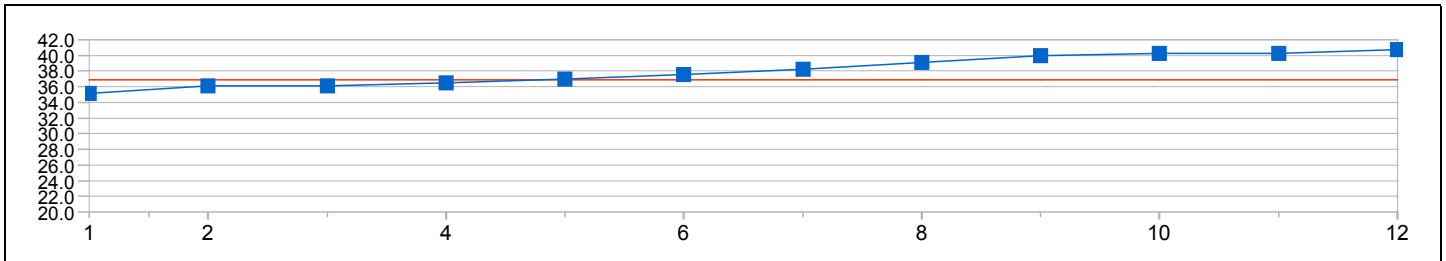

(POL)
Average: 36.90
40.78 - 22.63 = 18.15

Distance Analysis - Graphical

LAGRANGE Eva Luzia
8:16.27 (14)

(SWE)
Average: 38.18
42.02 - 22.11 = 19.91

MALFATTI Gloria
8:31.08 (15)

(ITA)
Average: 39.31
47.17 - 22.07 = 25.10