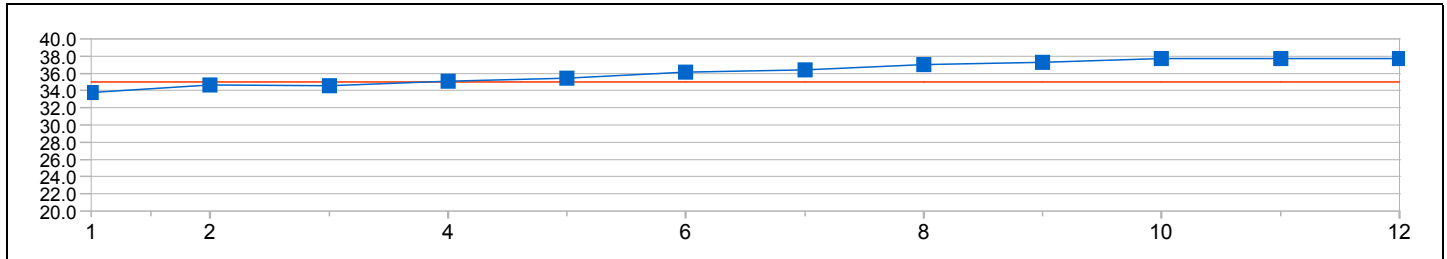

Distance Analysis - Graphical

SAKAI Nene

7:35.14 (2)

(JPN)

Average: 35.01

37.76 - 21.57 = 16.19