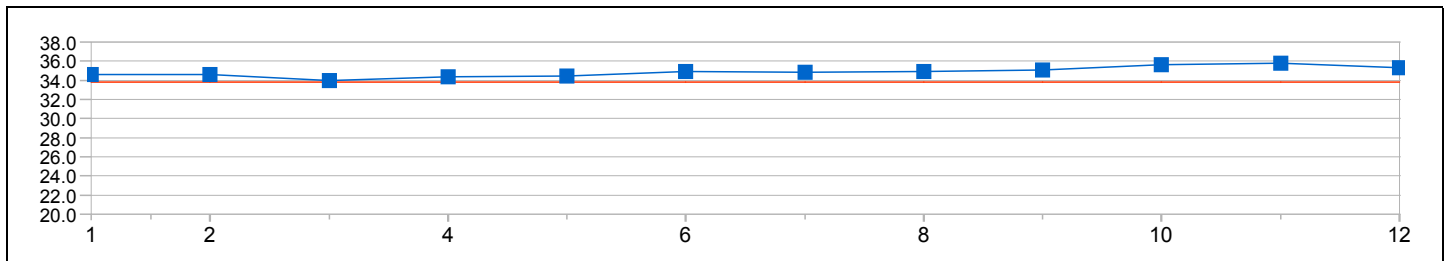

SAKAI Nene

7:35.14 (2)

(JPN)

Average: 35.01

37.76 - 21.57 = 16.19

ZUYEVA Maryna

7:20.11 (1)

(BLR)

Average: 33.85

35.79 - 21.57 = 14.22

Distance Analysis - Graphical

TAKAHASHI Nana (4)
7:52.26

(JPN)
Average: 36.33
42.54 - 20.63 = 21.91

FURUSHO Ai (5)
7:52.90

(JPN)
Average: 36.38
40.27 - 21.12 = 19.15

Distance Analysis - Graphical