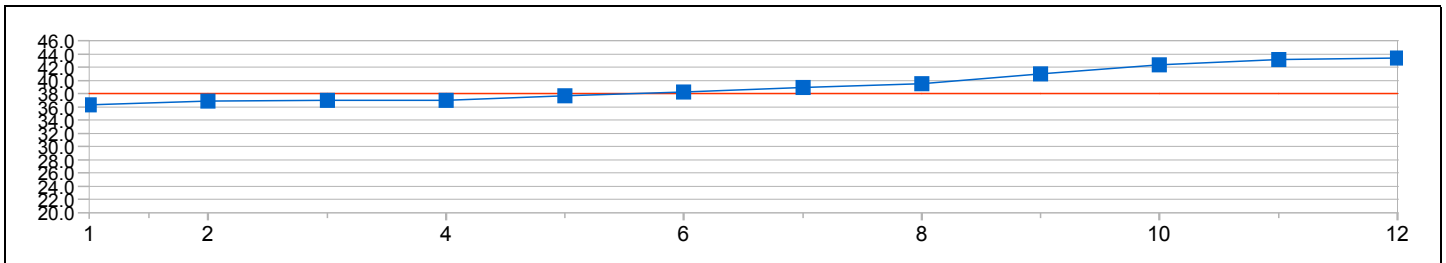

PRISTALOVA Anna
8:14.16 (12)

(RUS)
Average: 38.01
43.36 - 22.89 = 20.47