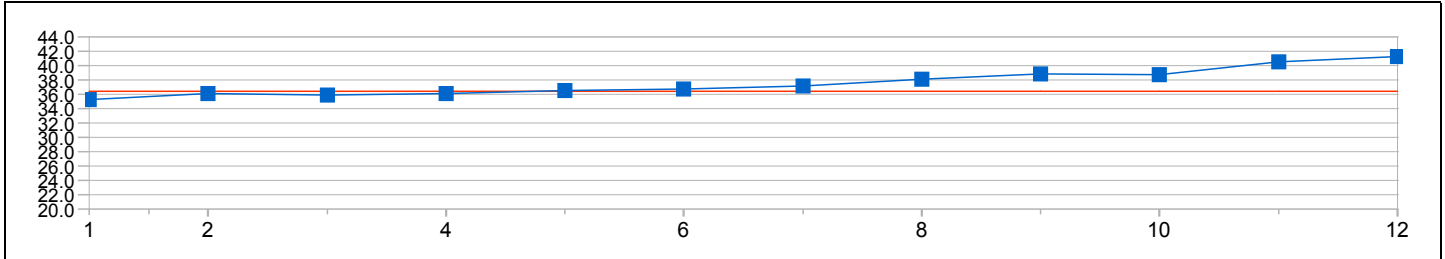

Average: 33.85

35.79 - 21.57 = 14.22

Distance Analysis - Graphical

TAKAHASHI Nana (4)
7:52.26

(JPN)
Average: 36.33
42.54 - 20.63 = 21.91

FURUSHO Ai (5)
7:52.90

(JPN)
Average: 36.38
40.27 - 21.12 = 19.15

Distance Analysis - Graphical

SOKHRYAKOVA Elena
7:55.87 (7)

(RUS)
Average: 36.61
41.92 - 21.52 = 20.40

KLIMCHUK Tatyana
8:01.79 (9)

(KAZ)
Average: 37.06
41.44 - 21.83 = 19.61

Distance Analysis - Graphical

ZUEVA Anastasiia (6)
7:53.41

(RUS)
Average: 36.42
41.28 - 22.22 = 19.06

LIM Jungsoo (3)
7:49.09

(KOR)
Average: 36.08
40.44 - 21.32 = 19.12