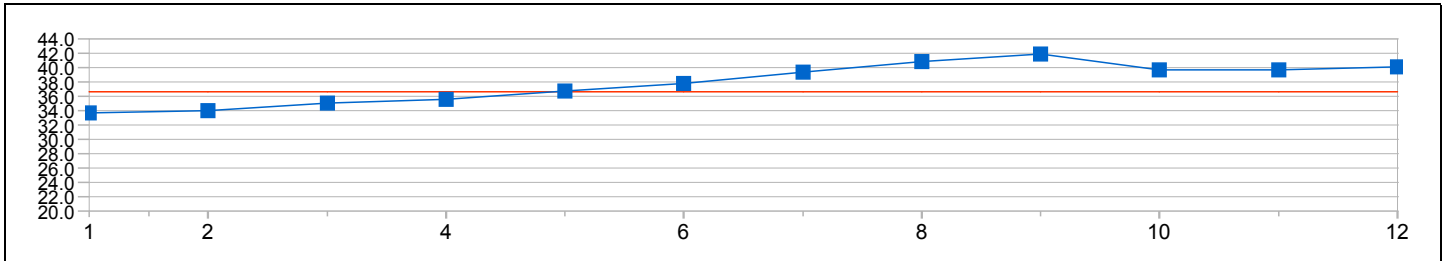

Distance Analysis - Graphical

SOKHRYAKOVA Elena
7:55.87 (7)

(RUS)
Average: 36.61
41.92 - 21.52 = 20.40