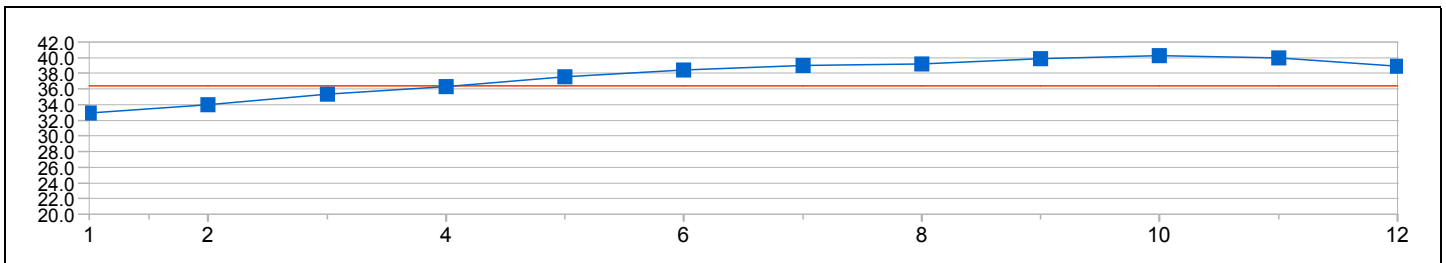

Average: 33.85

35.79 - 21.57 = 14.22

Distance Analysis - Graphical

TAKAHASHI Nana (4)
7:52.26

(JPN)
Average: 36.33
42.54 - 20.63 = 21.91

FURUSHO Ai (5)
7:52.90

(JPN)
Average: 36.38
40.27 - 21.12 = 19.15

Distance Analysis - Graphical

SOKHRYAKOVA Elena
7:55.87 (7)

(RUS)
Average: 36.61
41.92 - 21.52 = 20.40

KLIMCHUK Tatyana
8:01.79 (9)

(KAZ)
Average: 37.06
41.44 - 21.83 = 19.61

Distance Analysis - Graphical

ZUEVA Anastasiia (6)
7:53.41

(RUS)
Average: 36.42
41.28 - 22.22 = 19.06