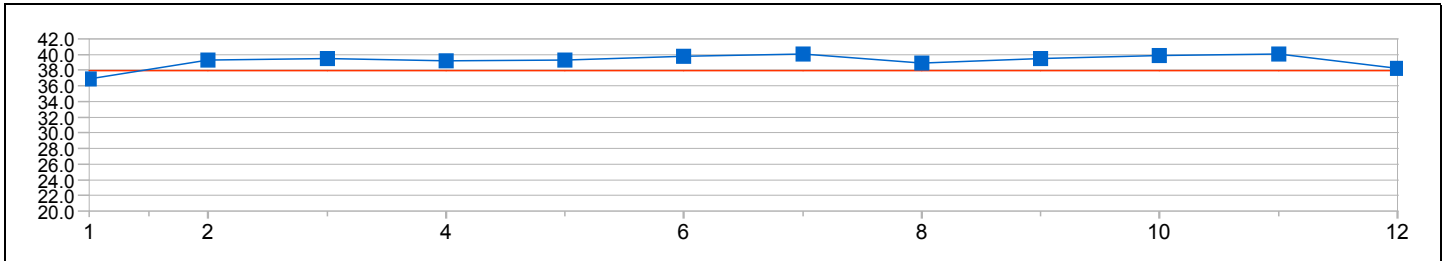

Distance Analysis - Graphical

MUZYKA Anna
8:13.29 (11)

(UKR)
Average: 37.95
40.09 - 22.81 = 17.28