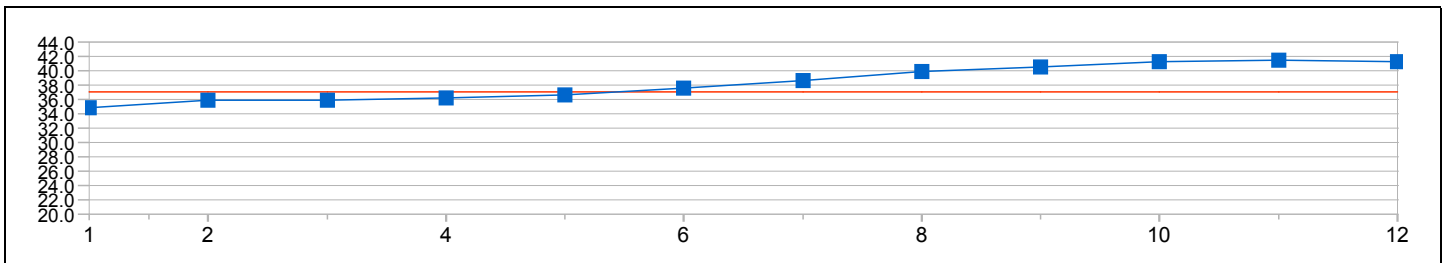

KLIMCHUK Tatyana
8:01.79 (9)

(KAZ)
Average: 37.06
41.44 - 21.83 = 19.61