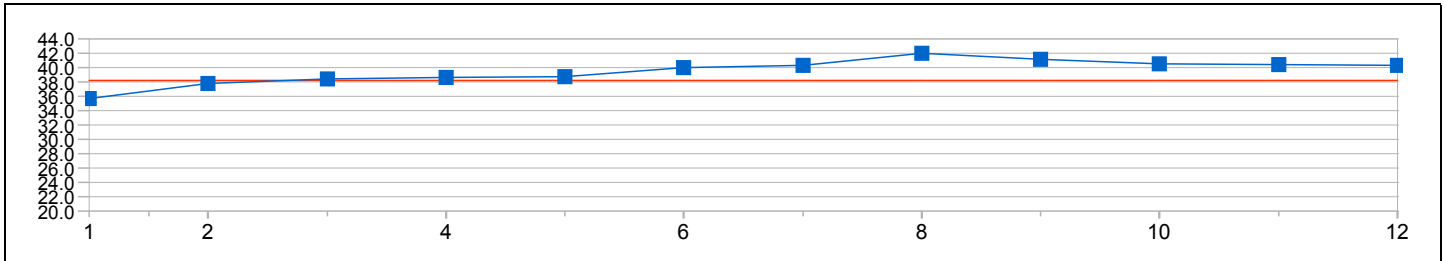

(POL)
Average: 36.90
40.78 - 22.63 = 18.15

Distance Analysis - Graphical

LAGRANGE Eva Luzia
8:16.27 (14)

(SWE)
Average: 38.18
42.02 - 22.11 = 19.91

MALFATTI Gloria
8:31.08 (15)

(ITA)
Average: 39.31
47.17 - 22.07 = 25.10

Distance Analysis - Graphical

HIJLKEMA Aveline
8:03.54 (10)

(NED)
Average: 37.20
39.78 - 21.56 = 18.22

CNOSSEN Willemijn
8:14.19 (13)

(NED)
Average: 38.01
42.23 - 22.07 = 20.16

Distance Analysis - Graphical