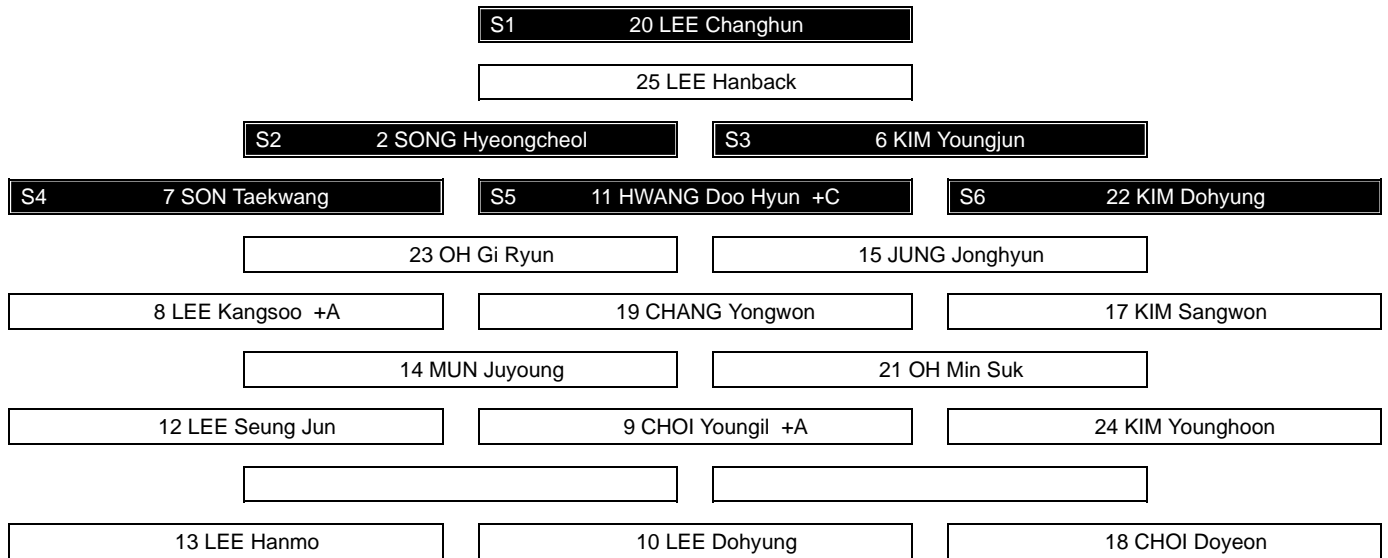

Graphical Line-Ups

KOR - CHN

Referees

HOLM Back Per Oscar Christoffe (SWE) , MARTIN Lucas Wilcox (USA)

Linesmen

RICHARDSON Patrick Ian (USA) , VILIUGIN Nikita (RUS)

Team: KOR - Republic of Korea (white)

Head Coach: KIM HEE WOO

Team: CHN - People's Republic of China (red)

Head Coach: WANG Benyu

Legend:			
Sn	Starting position	+A	Assistant captain
		+C	Captain