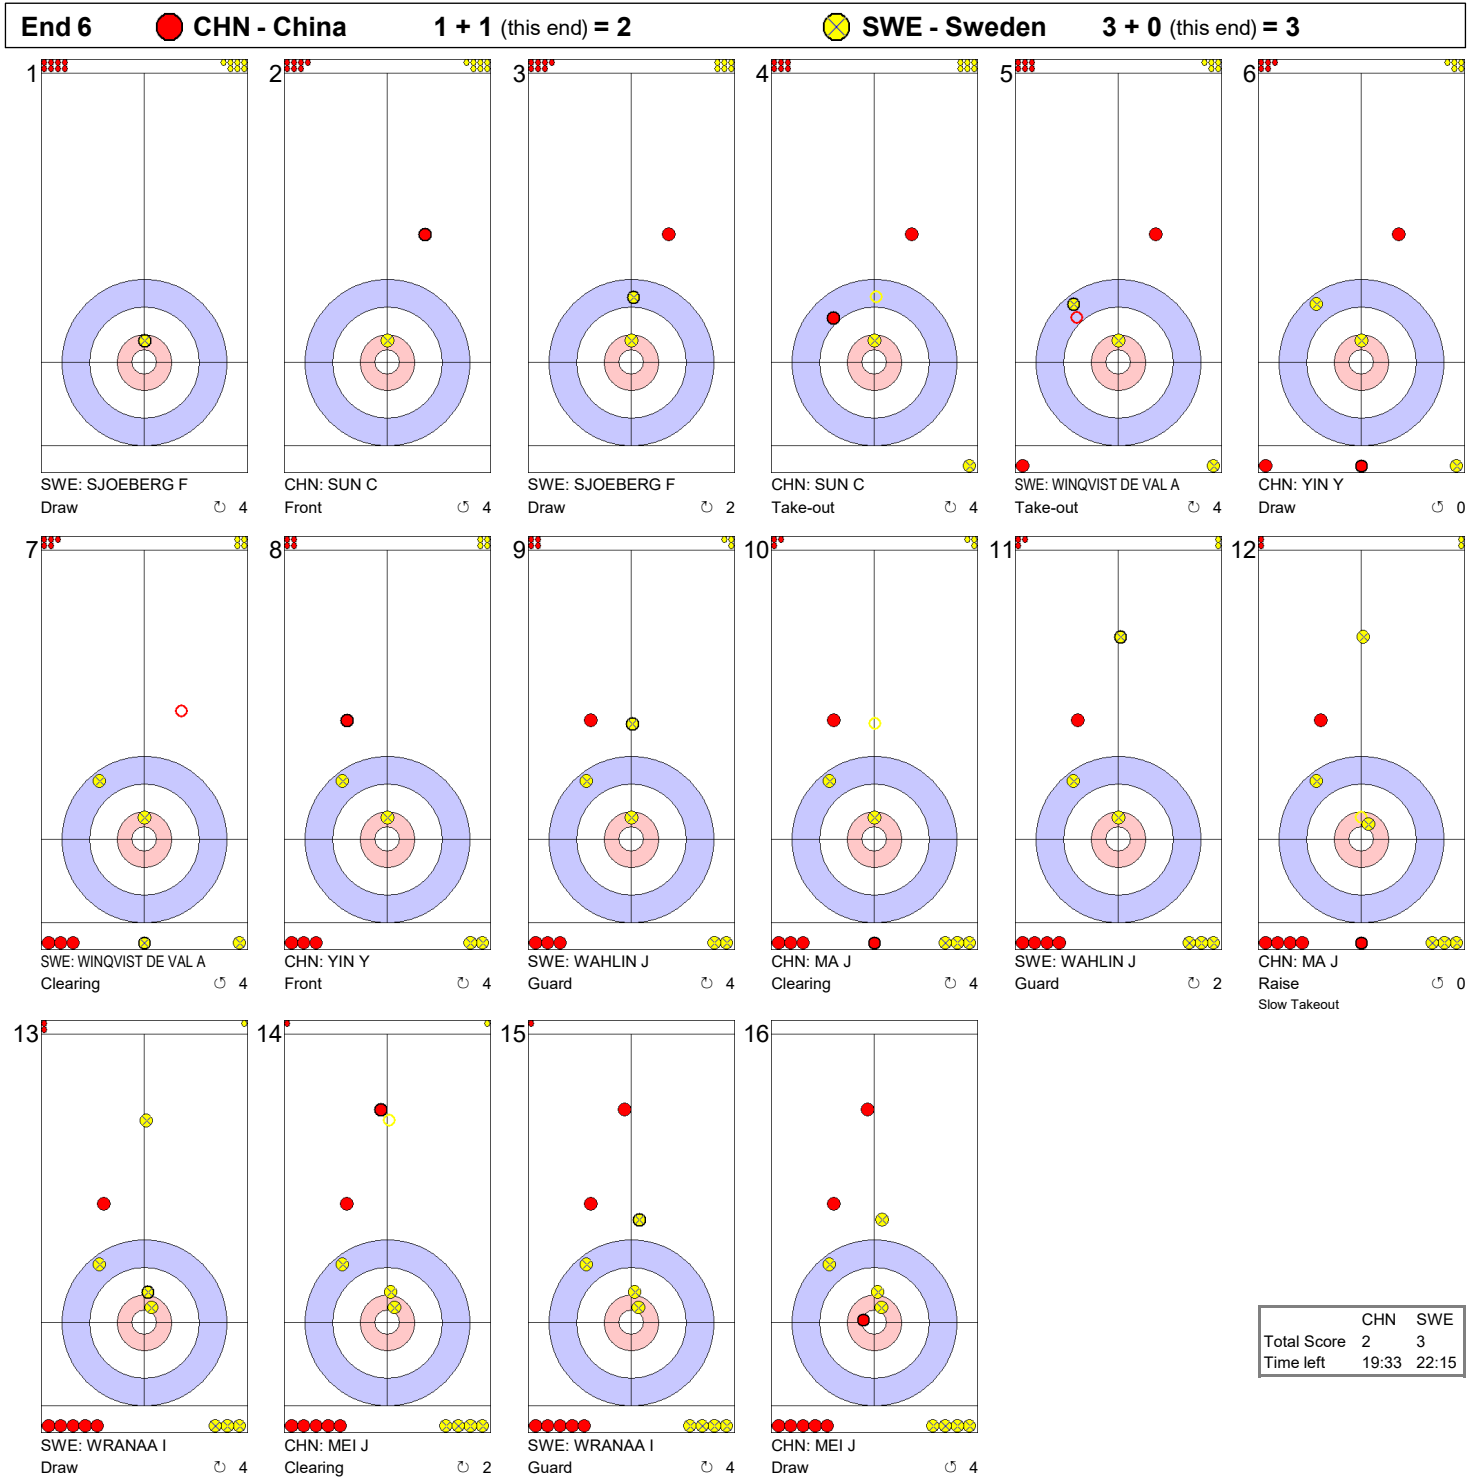

Game - Shot by Shot

	CHN	SWE
Total Score	0	2
Time left	35:28	35:49

Game - Shot by Shot

Game - Shot by Shot

Game - Shot by Shot

Game - Shot by Shot

	CHN	SWE
Total Score	1	3
Time left	22:53	24:43

Game - Shot by Shot

Game - Shot by Shot

	CHN	SWE
Total Score	3	3
Time left	15:59	18:51

Game - Shot by Shot

	CHN	SWE
Total Score	3	6
Time left	11:58	16:35

Game - Shot by Shot

Game - Shot by Shot