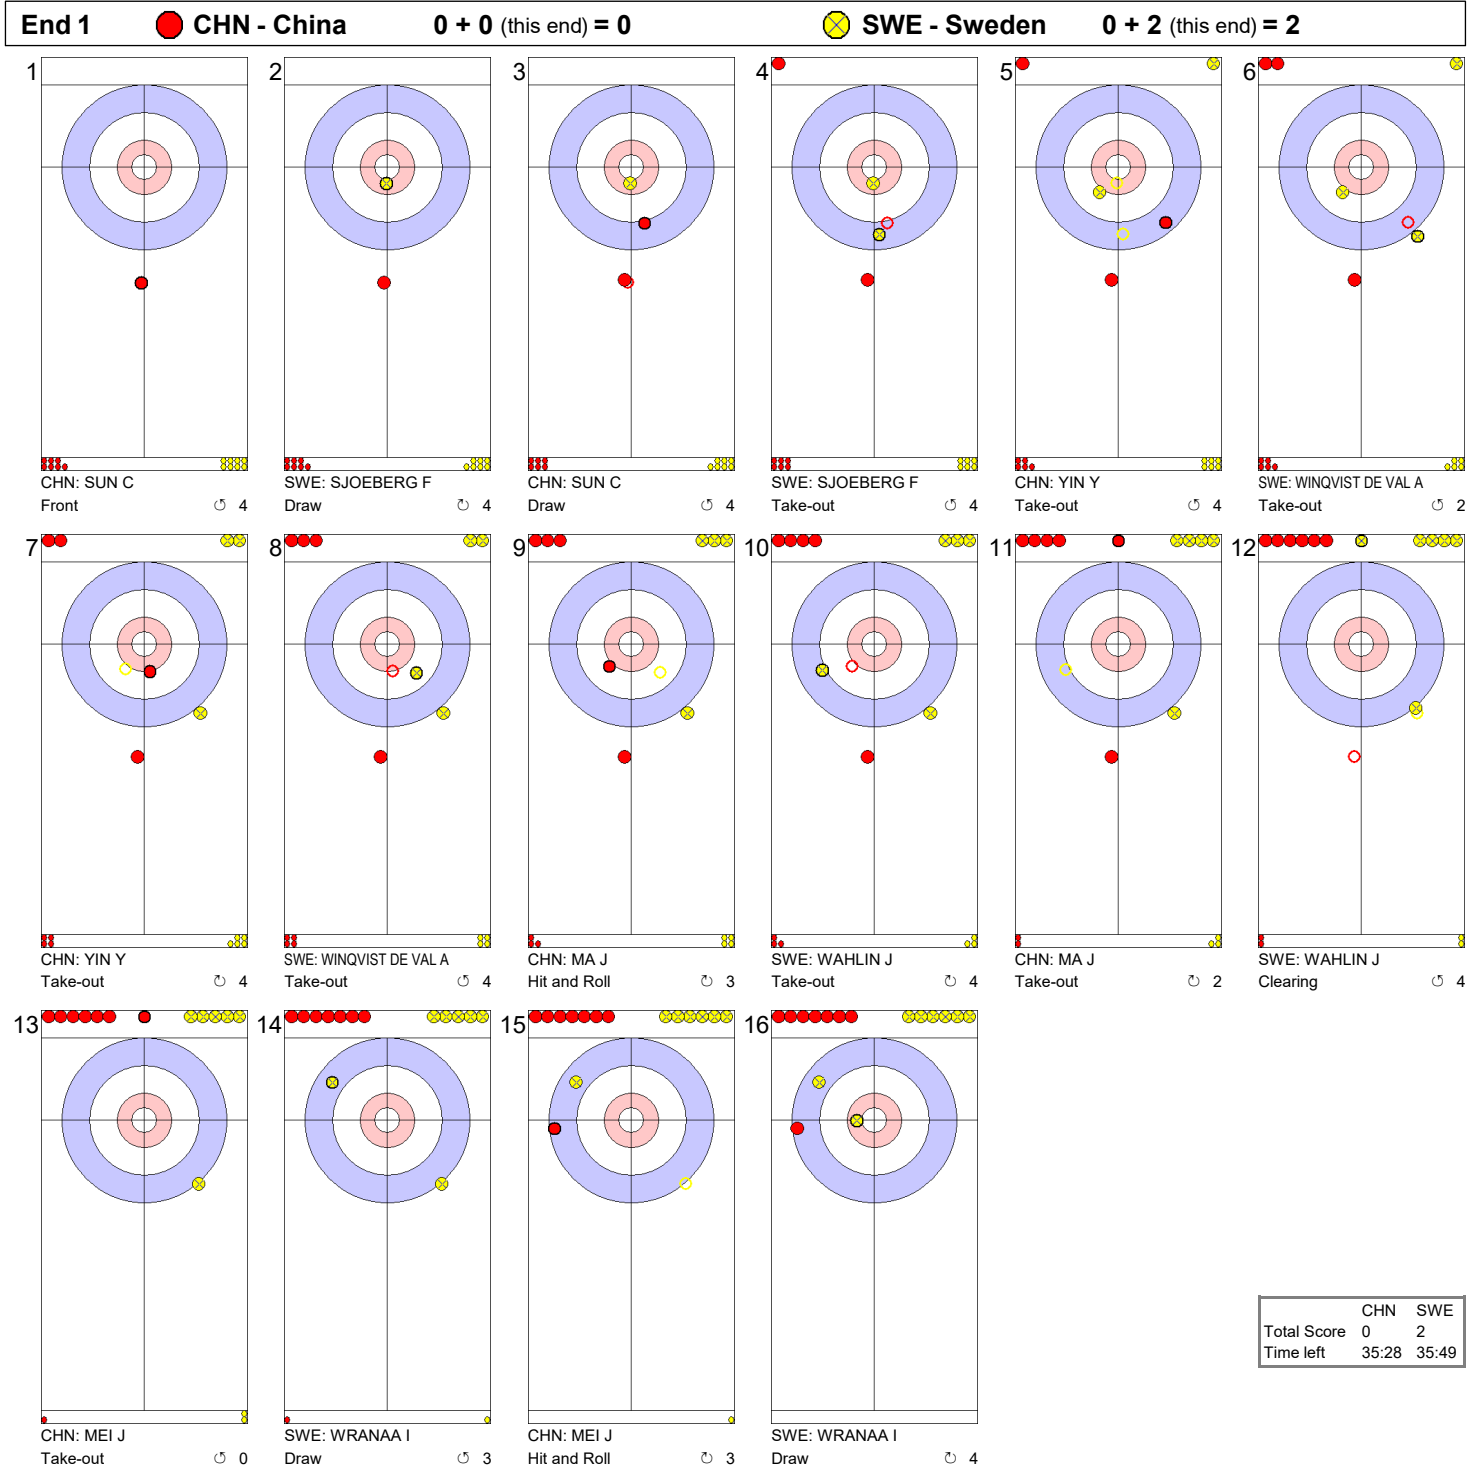

Game - Shot by Shot

	CHN	SWE
Total Score	0	2
Time left	35:28	35:49

Game - Shot by Shot

Game - Shot by Shot

Game - Shot by Shot

Game - Shot by Shot

	CHN	SWE
Total Score	1	3
Time left	22:53	24:43

Game - Shot by Shot

Game - Shot by Shot

	CHN	SWE
Total Score	3	3
Time left	15:59	18:51

Game - Shot by Shot

	CHN	SWE
Total Score	3	6
Time left	11:58	16:35

Game - Shot by Shot

Game - Shot by Shot