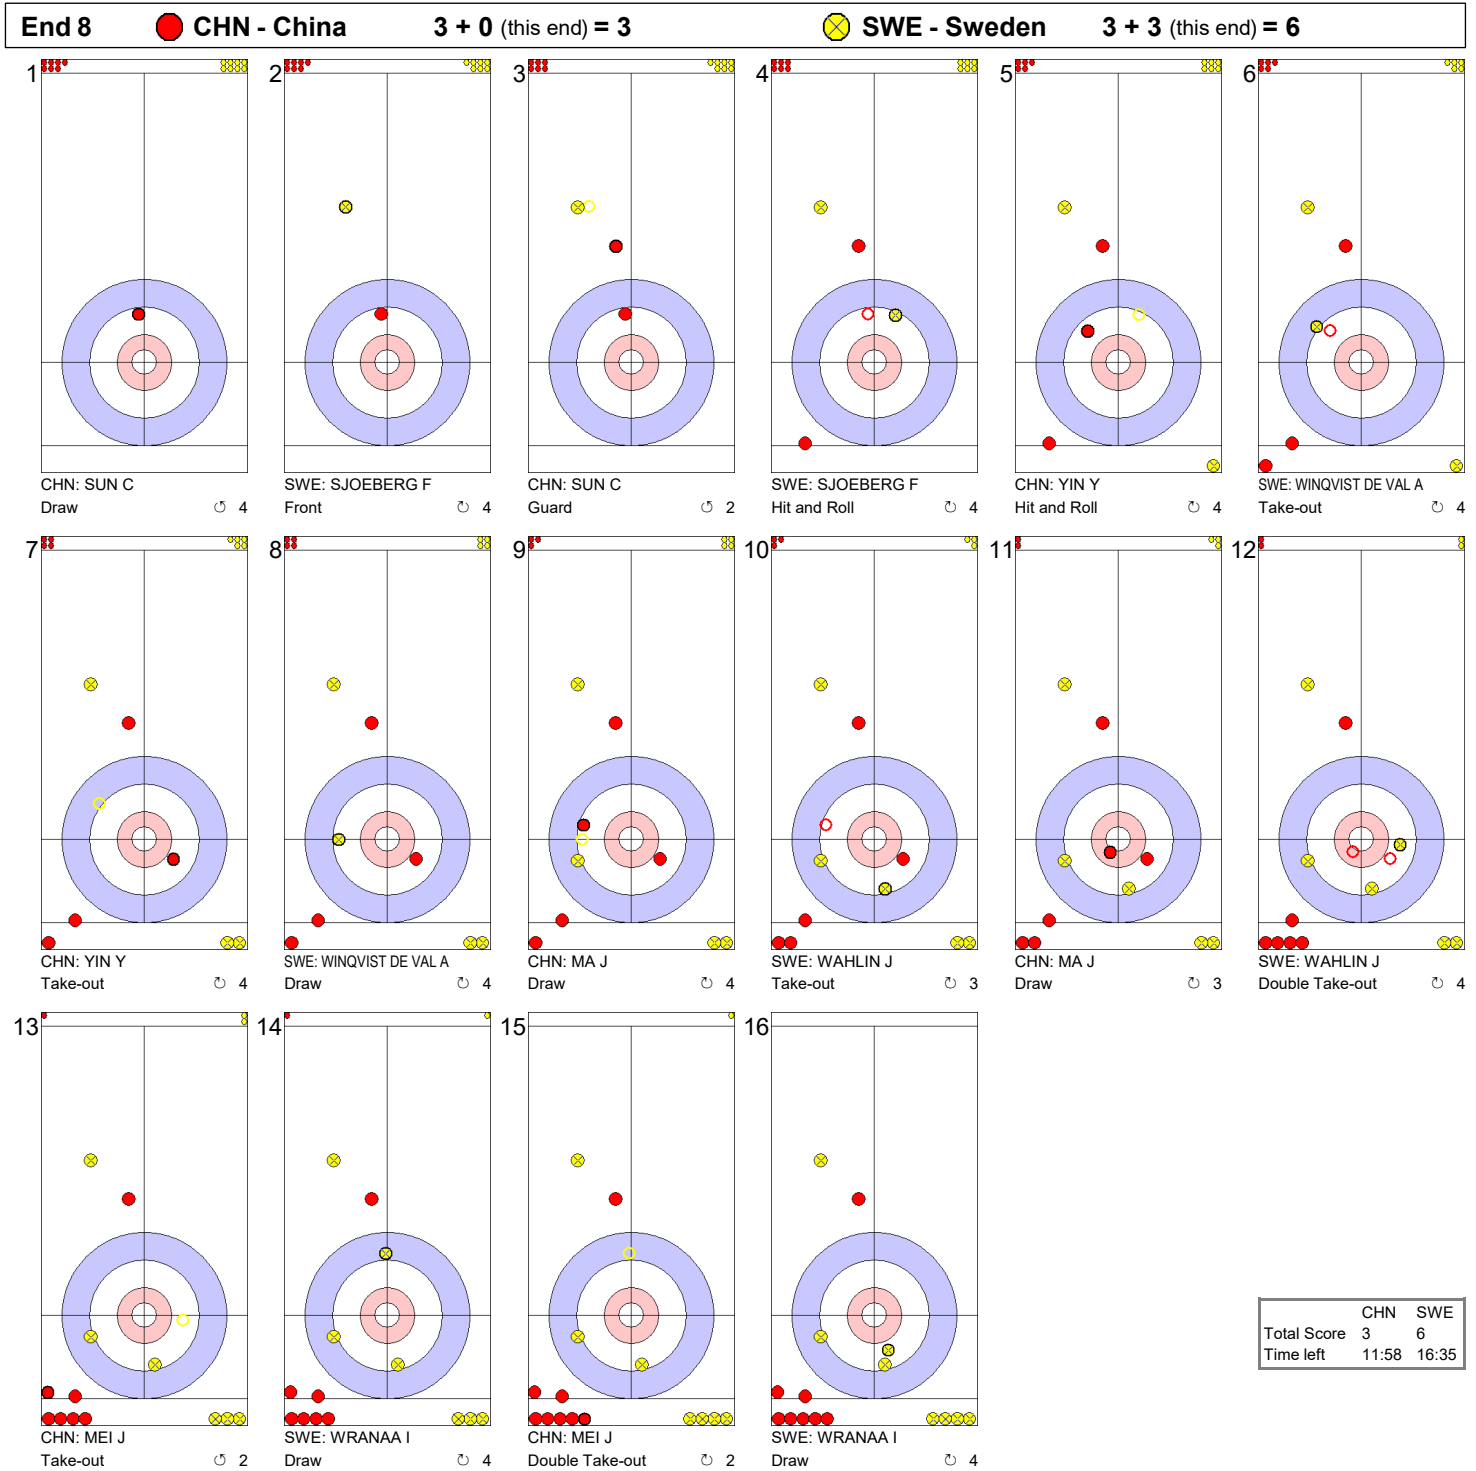

Game - Shot by Shot

	CHN	SWE
Total Score	0	2
Time left	35:28	35:49

Game - Shot by Shot

Game - Shot by Shot

Game - Shot by Shot

Game - Shot by Shot

	CHN	SWE
Total Score	1	3
Time left	22:53	24:43

Game - Shot by Shot

Game - Shot by Shot

	CHN	SWE
Total Score	3	3
Time left	15:59	18:51

Game - Shot by Shot

	CHN	SWE
Total Score	3	6
Time left	11:58	16:35

Game - Shot by Shot

Game - Shot by Shot