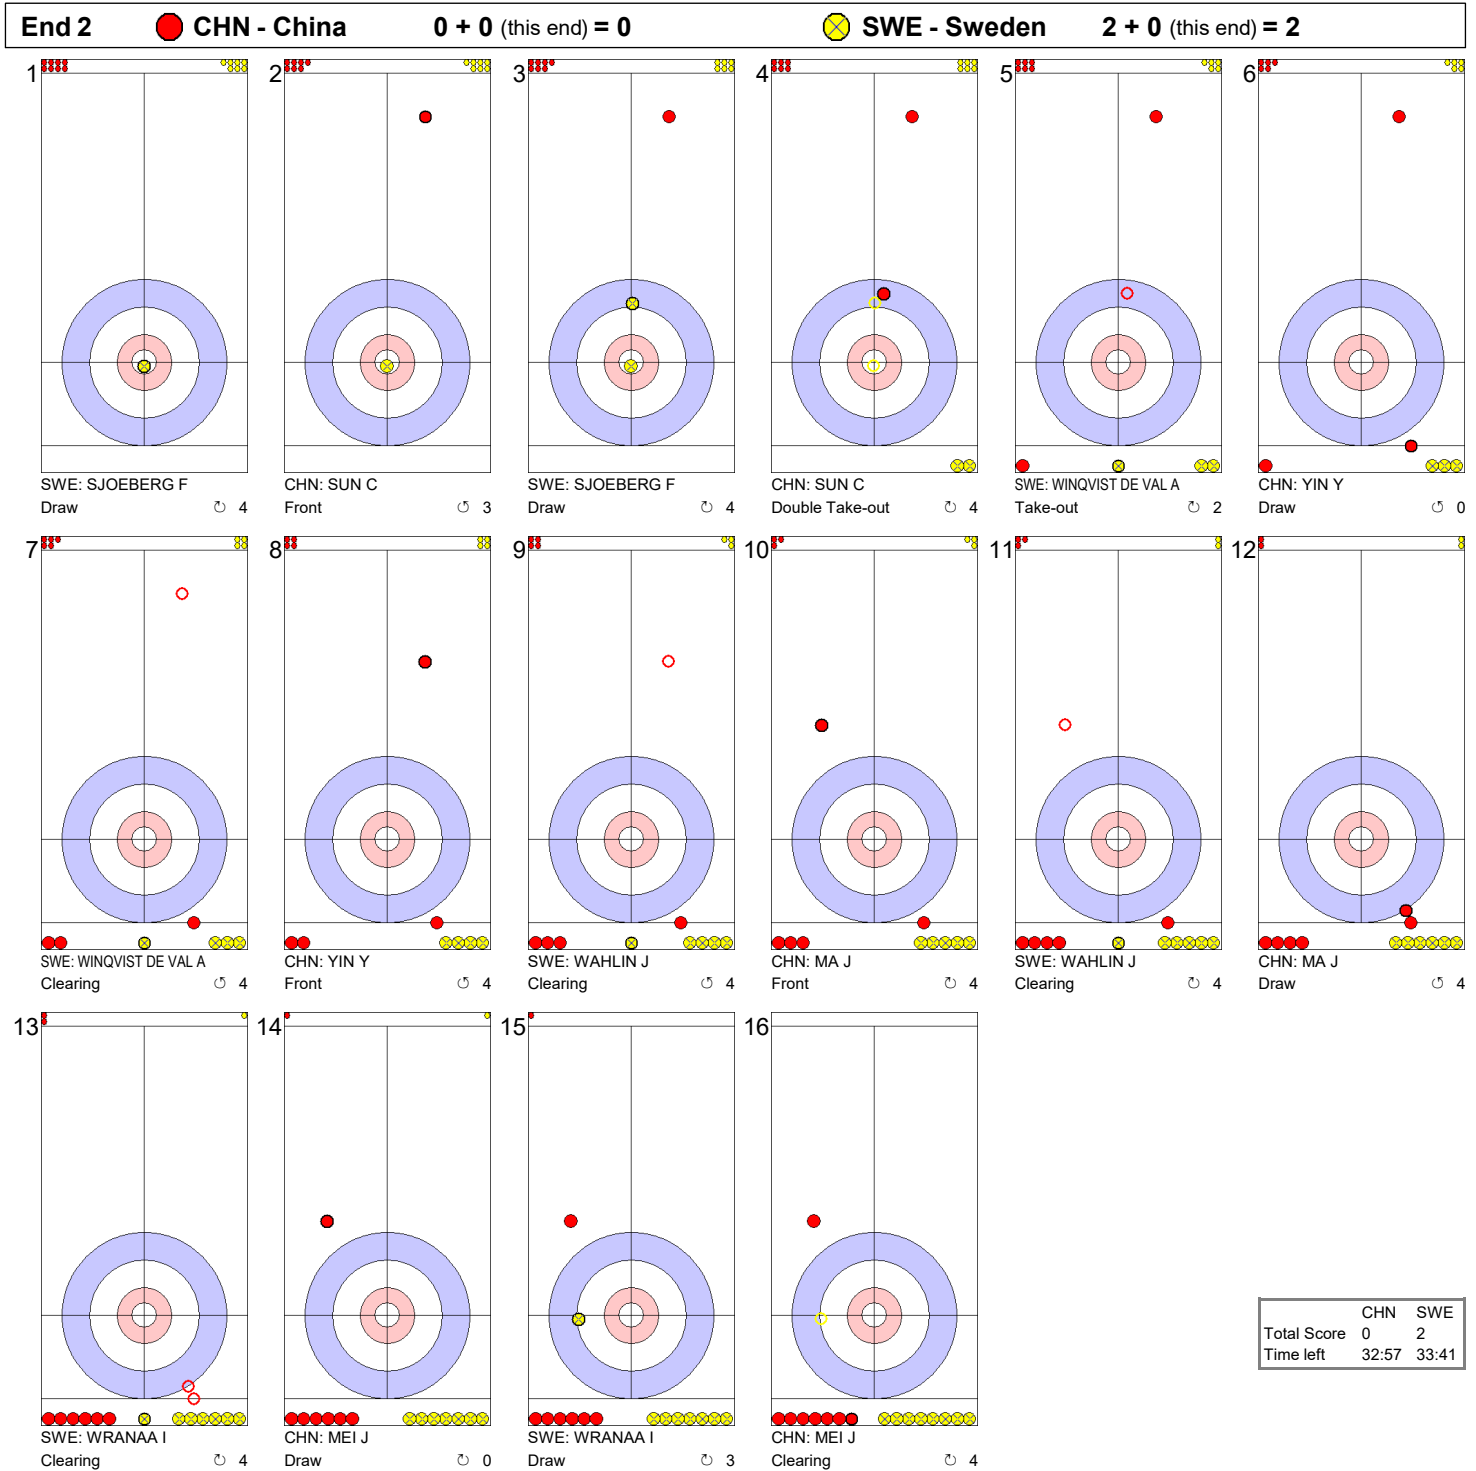

Game - Shot by Shot

	CHN	SWE
Total Score	0	2
Time left	35:28	35:49

Game - Shot by Shot

Game - Shot by Shot

Game - Shot by Shot

Game - Shot by Shot

	CHN	SWE
Total Score	1	3
Time left	22:53	24:43

Game - Shot by Shot

Game - Shot by Shot

	CHN	SWE
Total Score	3	3
Time left	15:59	18:51

Game - Shot by Shot

	CHN	SWE
Total Score	3	6
Time left	11:58	16:35

Game - Shot by Shot

Game - Shot by Shot