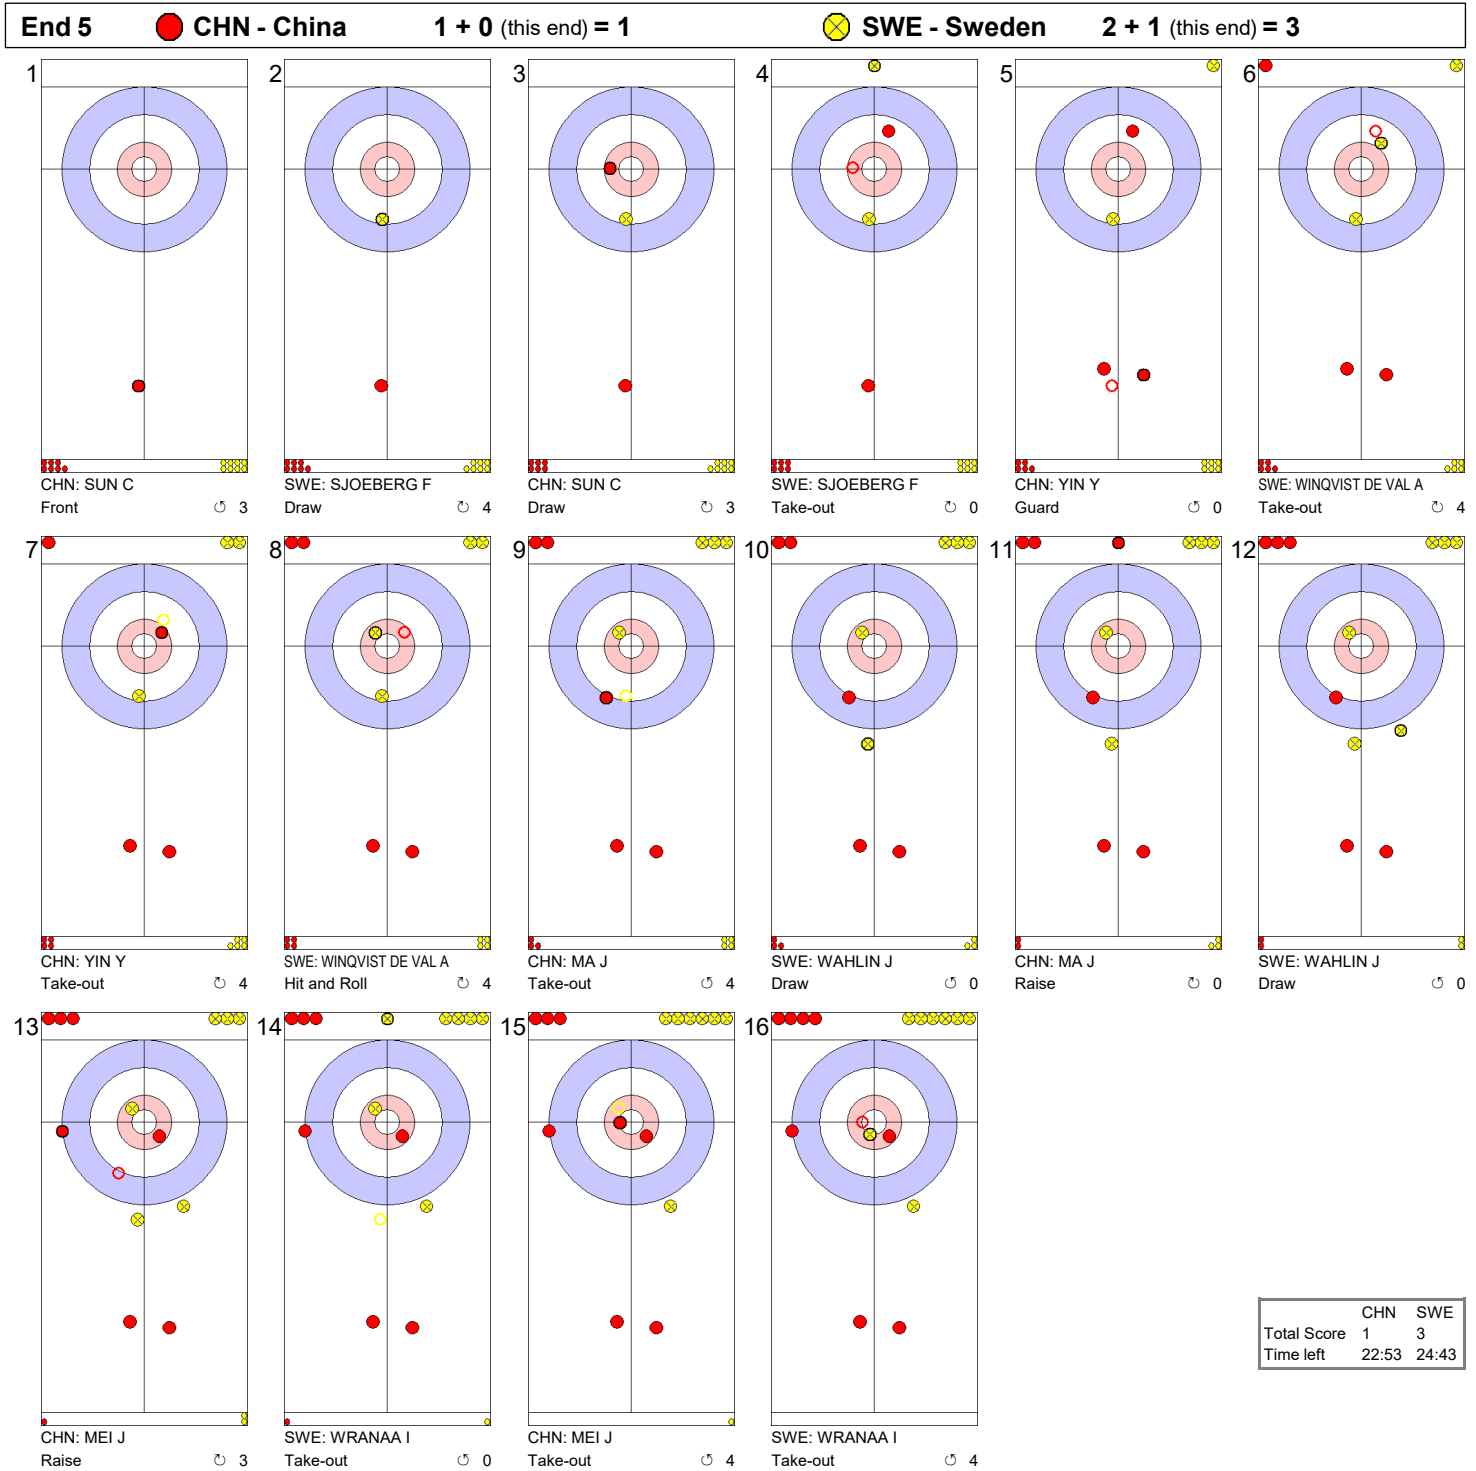

Game - Shot by Shot

	CHN	SWE
Total Score	0	2
Time left	35:28	35:49

Game - Shot by Shot

Game - Shot by Shot

Game - Shot by Shot

Game - Shot by Shot

	CHN	SWE
Total Score	1	3
Time left	22:53	24:43

Game - Shot by Shot

Game - Shot by Shot

	CHN	SWE
Total Score	3	3
Time left	15:59	18:51

Game - Shot by Shot

	CHN	SWE
Total Score	3	6
Time left	11:58	16:35

Game - Shot by Shot

Game - Shot by Shot