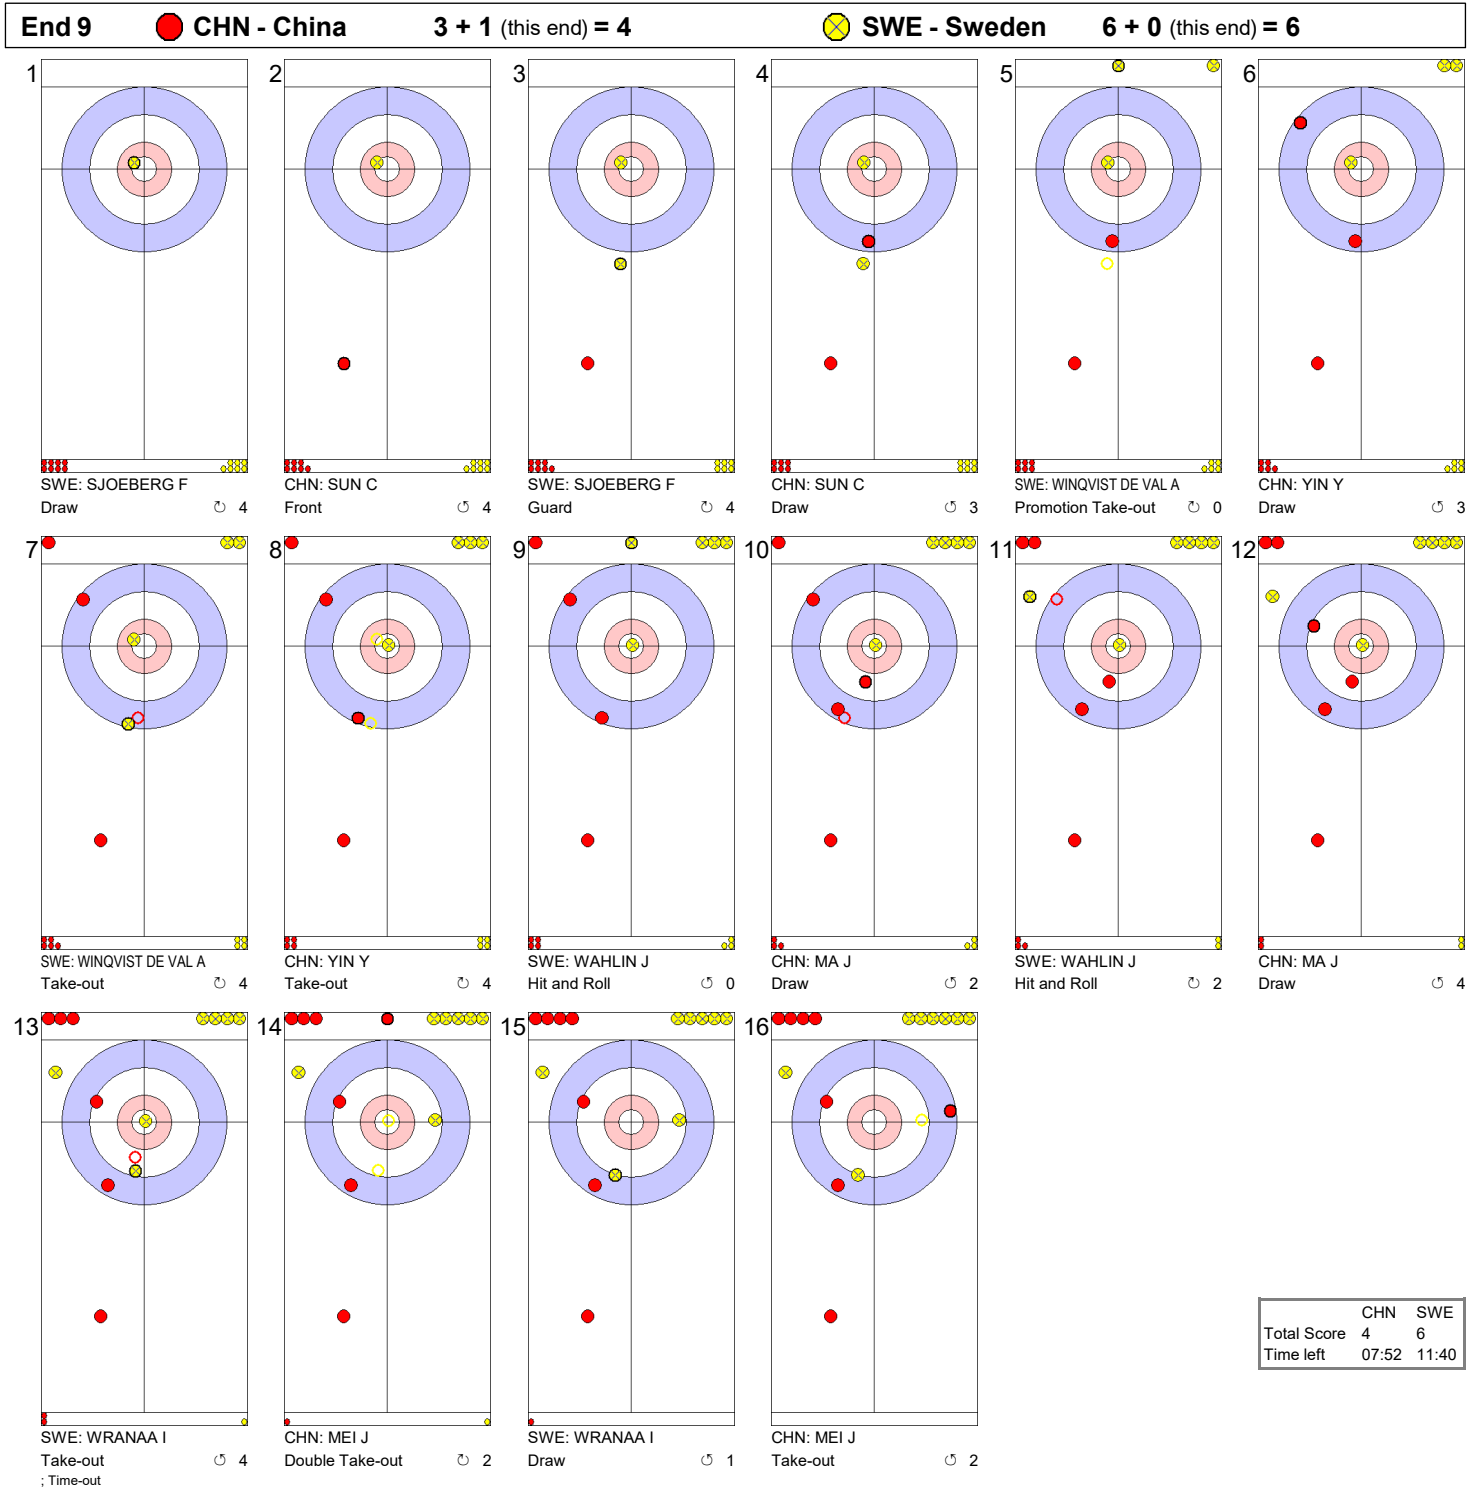

Game - Shot by Shot

	CHN	SWE
Total Score	0	2
Time left	35:28	35:49

Game - Shot by Shot

Game - Shot by Shot

Game - Shot by Shot

Game - Shot by Shot

	CHN	SWE
Total Score	1	3
Time left	22:53	24:43

Game - Shot by Shot

Game - Shot by Shot

	CHN	SWE
Total Score	3	3
Time left	15:59	18:51

Game - Shot by Shot

	CHN	SWE
Total Score	3	6
Time left	11:58	16:35

Game - Shot by Shot

Game - Shot by Shot