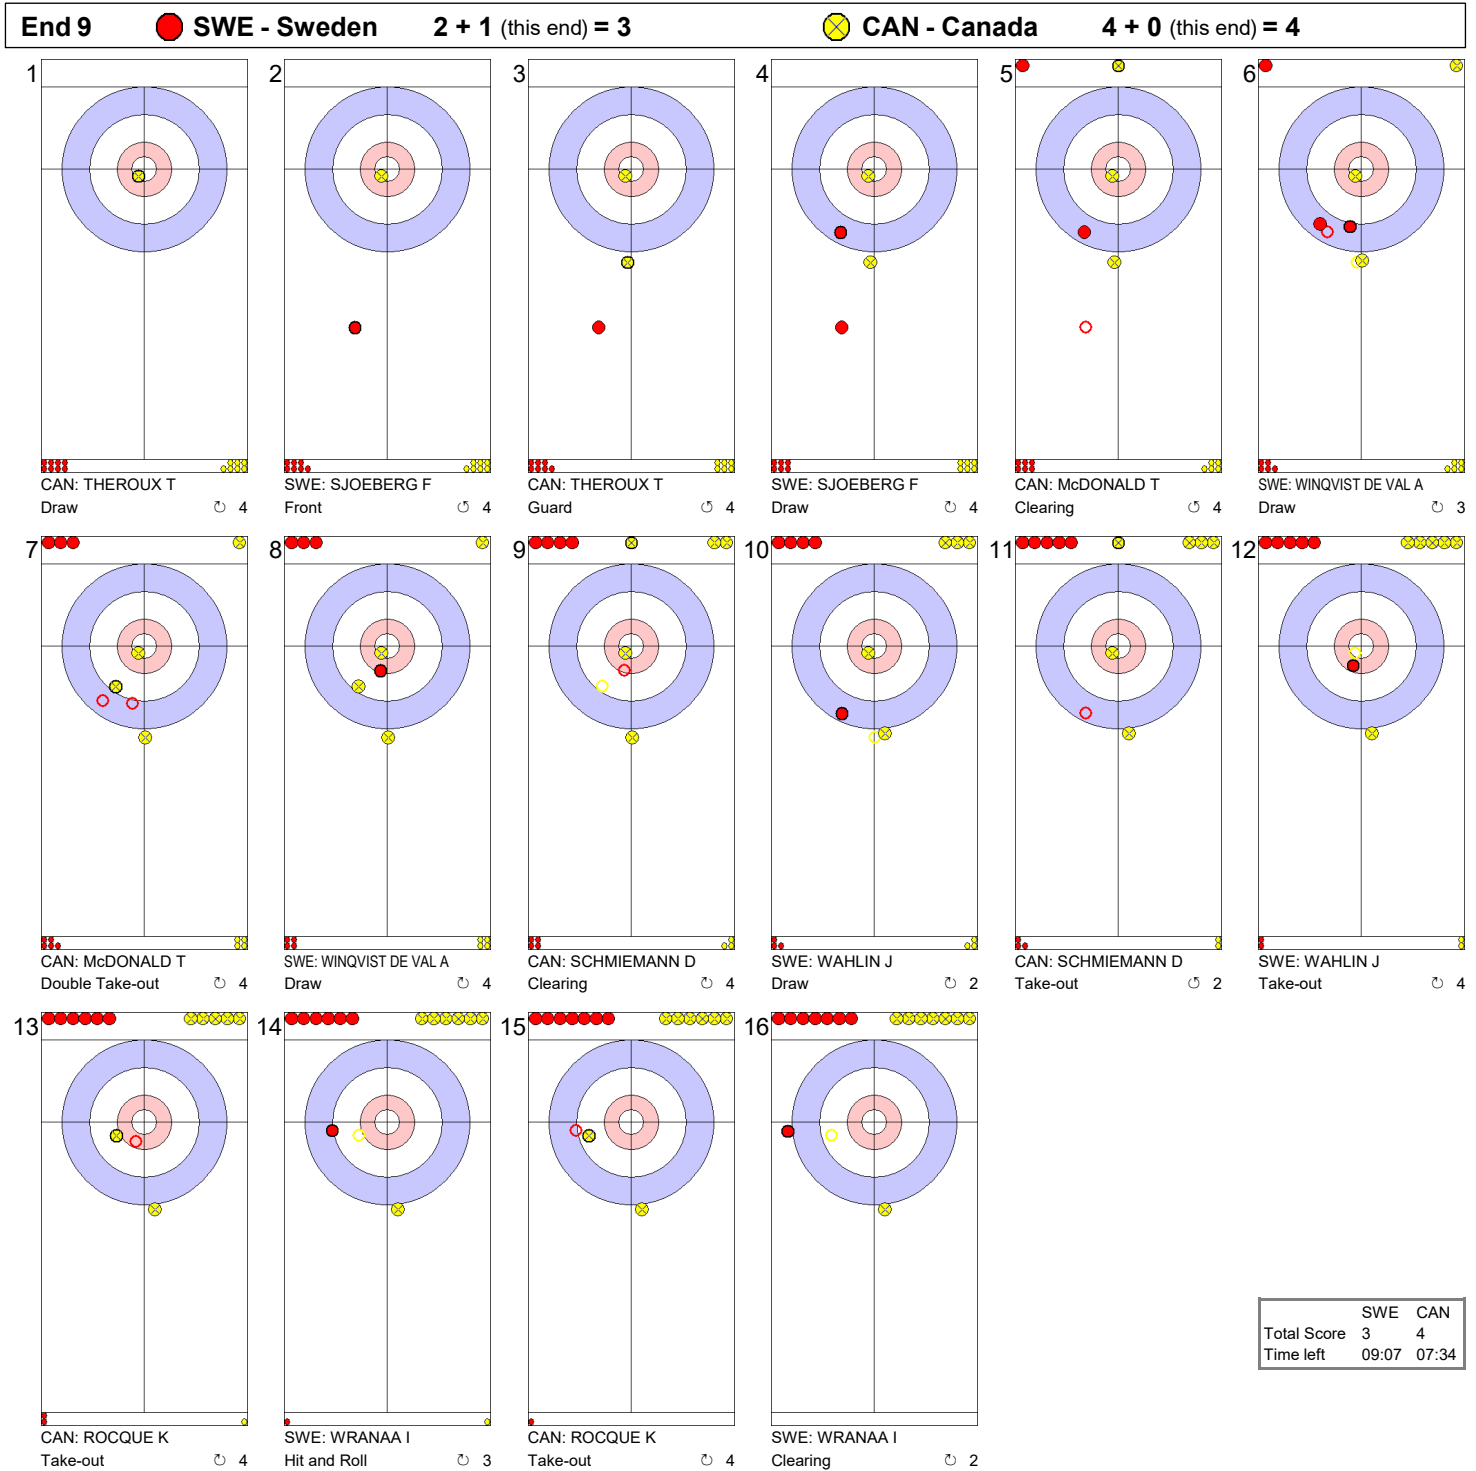

Game - Shot by Shot

Game - Shot by Shot

Game - Shot by Shot

Game - Shot by Shot

	SWE	CAN
Total Score	0	2
Time left	26:05	24:35

Game - Shot by Shot

Game - Shot by Shot

	SWE	CAN
Total Score	2	3
Time left	19:18	17:32

Game - Shot by Shot

	SWE	CAN
Total Score	2	4
Time left	15:26	13:42

Game - Shot by Shot

Game - Shot by Shot

Game - Shot by Shot