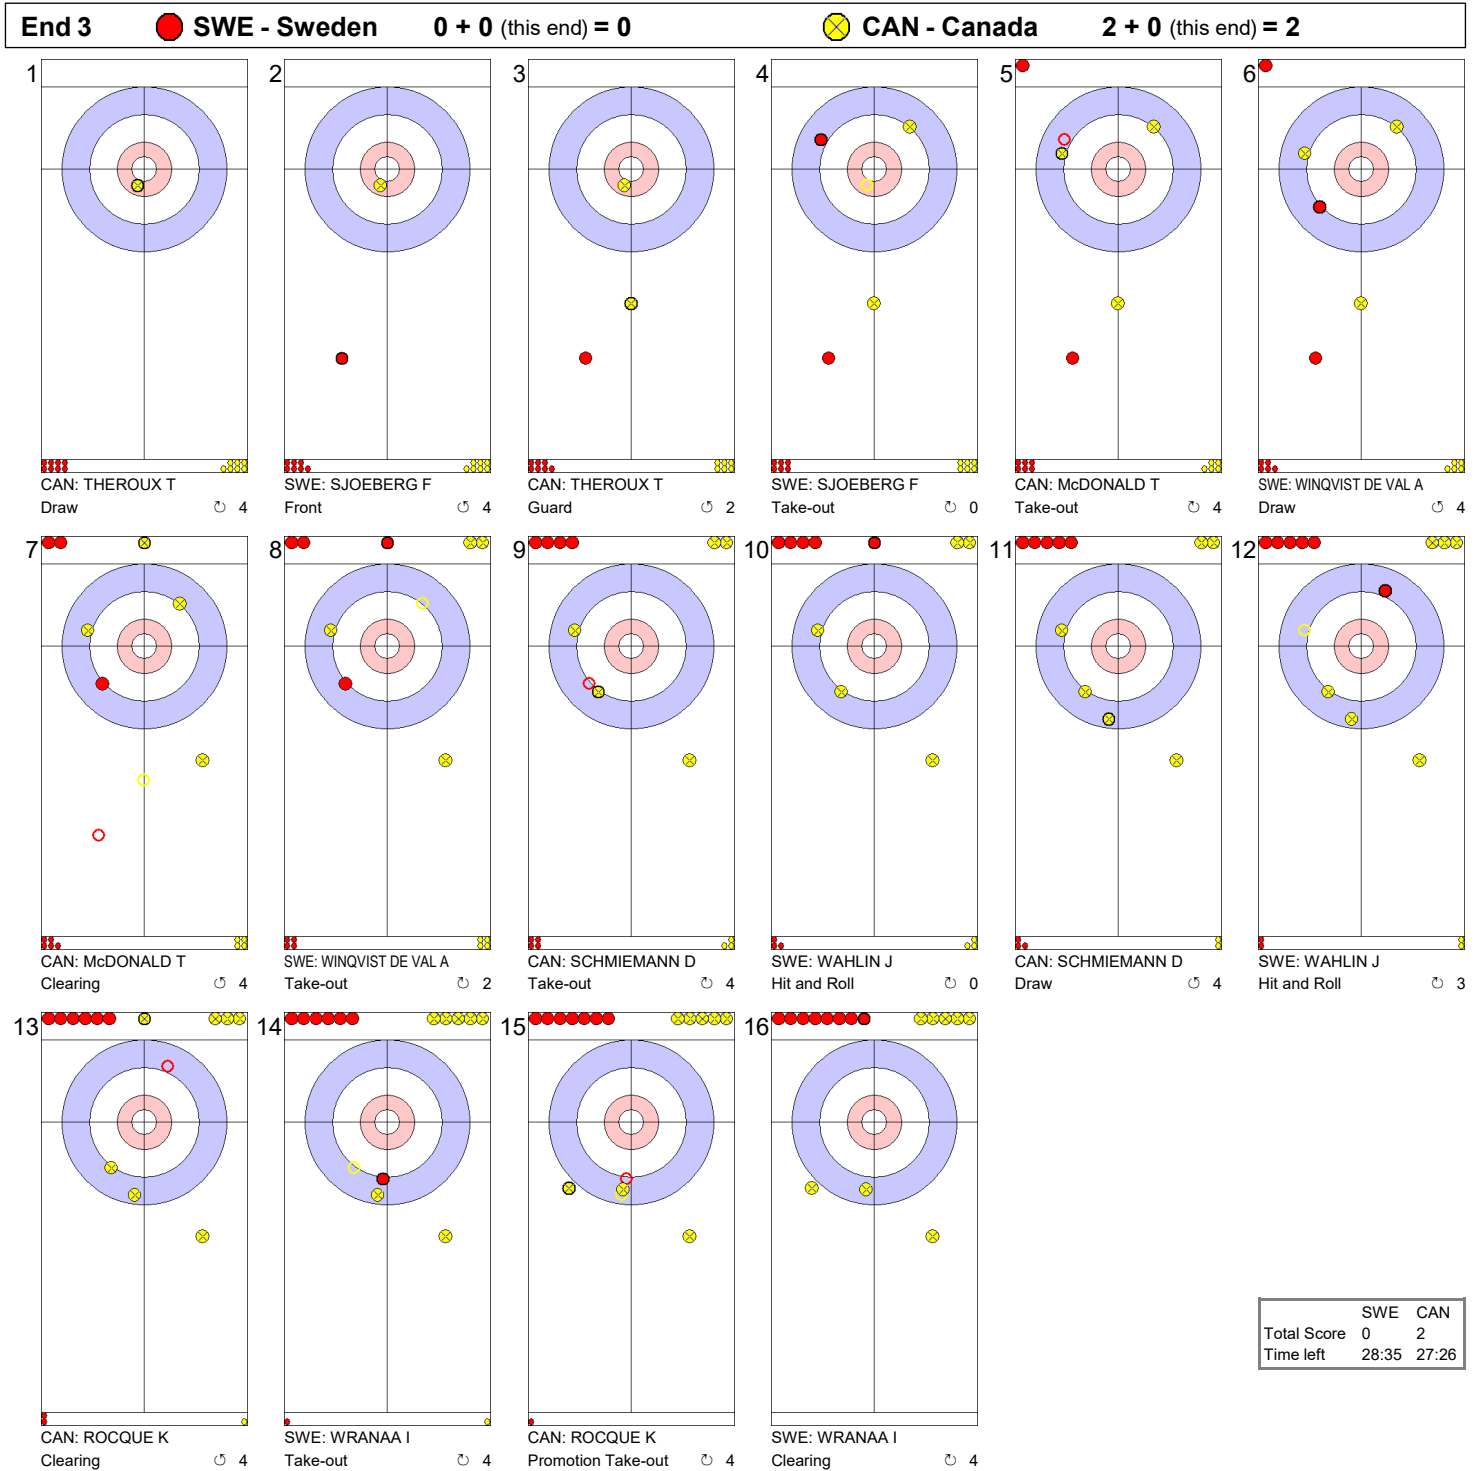

Game - Shot by Shot

Game - Shot by Shot

Game - Shot by Shot

Game - Shot by Shot

	SWE	CAN
Total Score	0	2
Time left	26:05	24:35

Game - Shot by Shot

Game - Shot by Shot

	SWE	CAN
Total Score	2	3
Time left	19:18	17:32

Game - Shot by Shot

	SWE	CAN
Total Score	2	4
Time left	15:26	13:42

Game - Shot by Shot

Game - Shot by Shot

Game - Shot by Shot