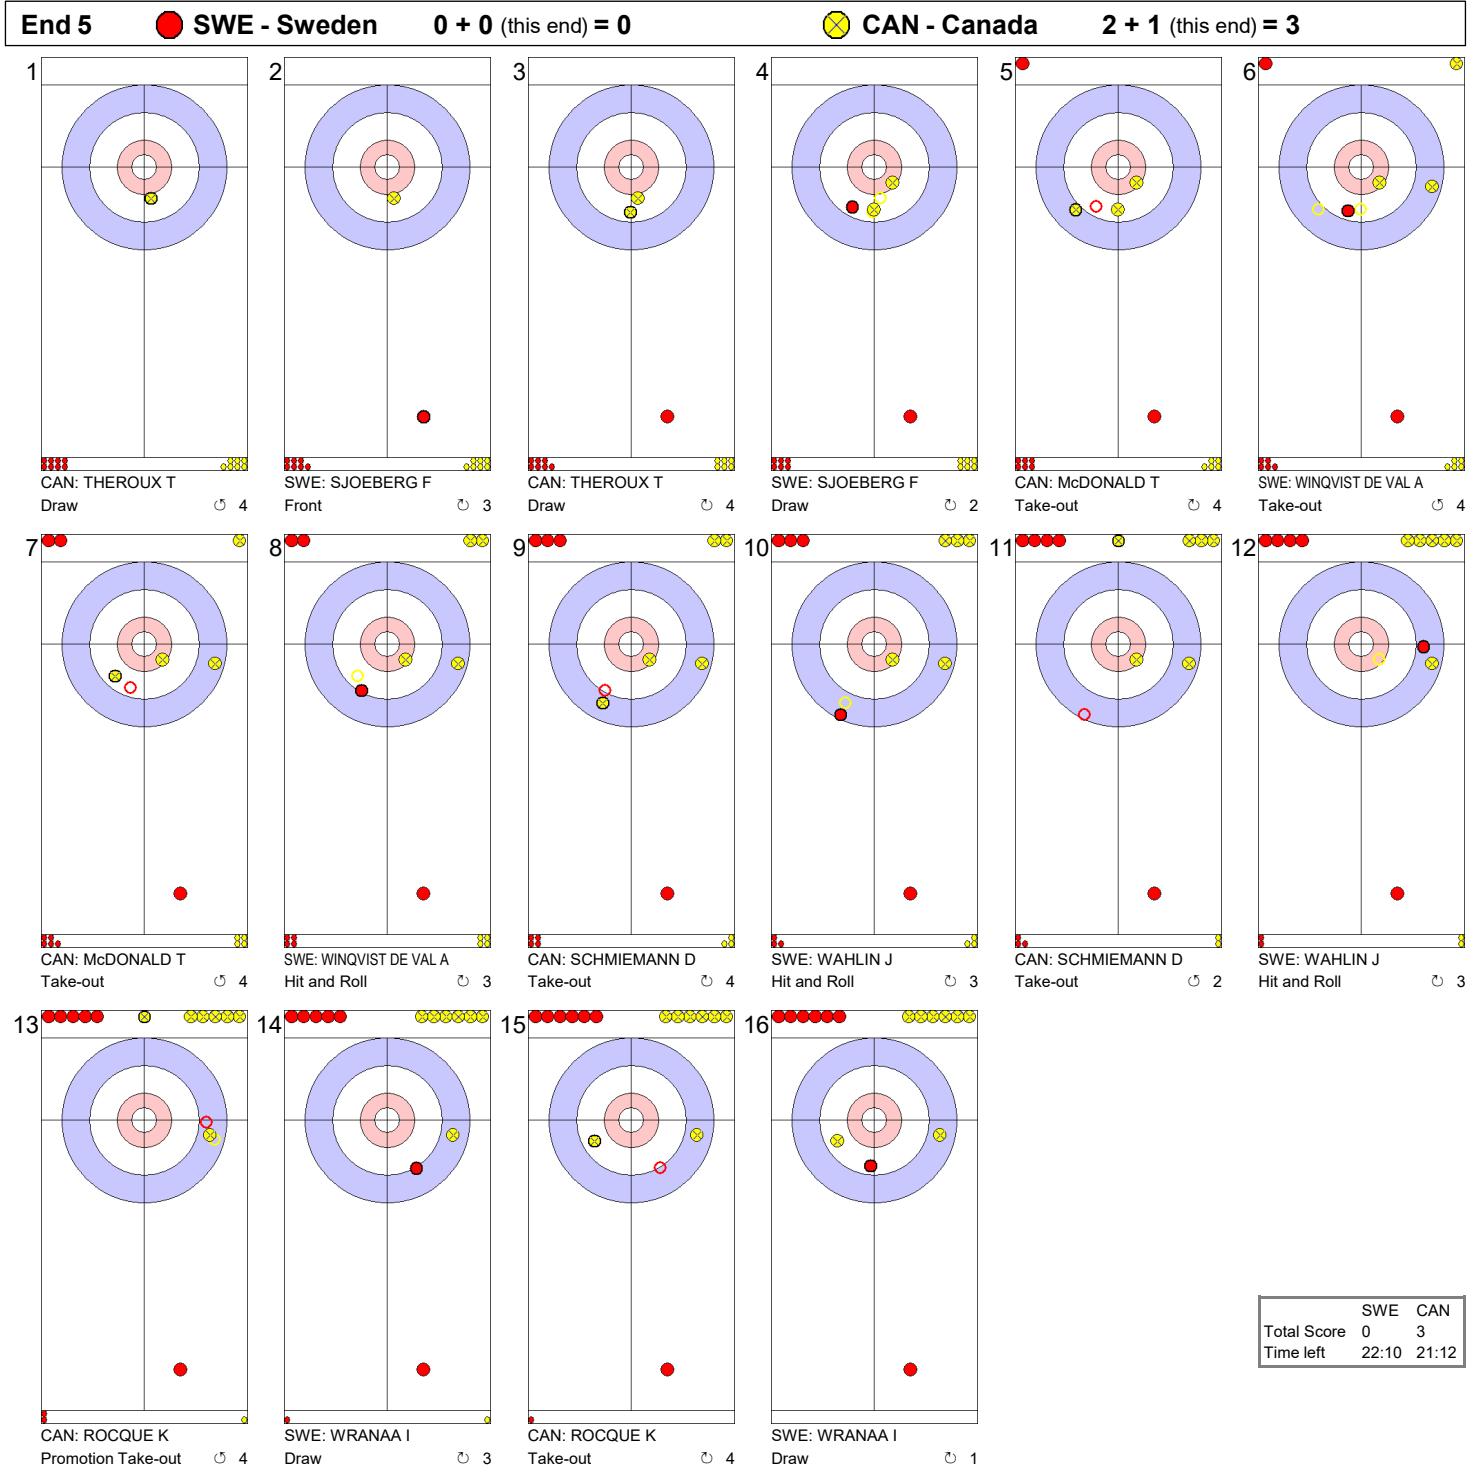

Game - Shot by Shot

Game - Shot by Shot

Game - Shot by Shot

Game - Shot by Shot

	SWE	CAN
Total Score	0	2
Time left	26:05	24:35

Game - Shot by Shot

Game - Shot by Shot

	SWE	CAN
Total Score	2	3
Time left	19:18	17:32

Game - Shot by Shot

	SWE	CAN
Total Score	2	4
Time left	15:26	13:42

Game - Shot by Shot

Game - Shot by Shot

Game - Shot by Shot