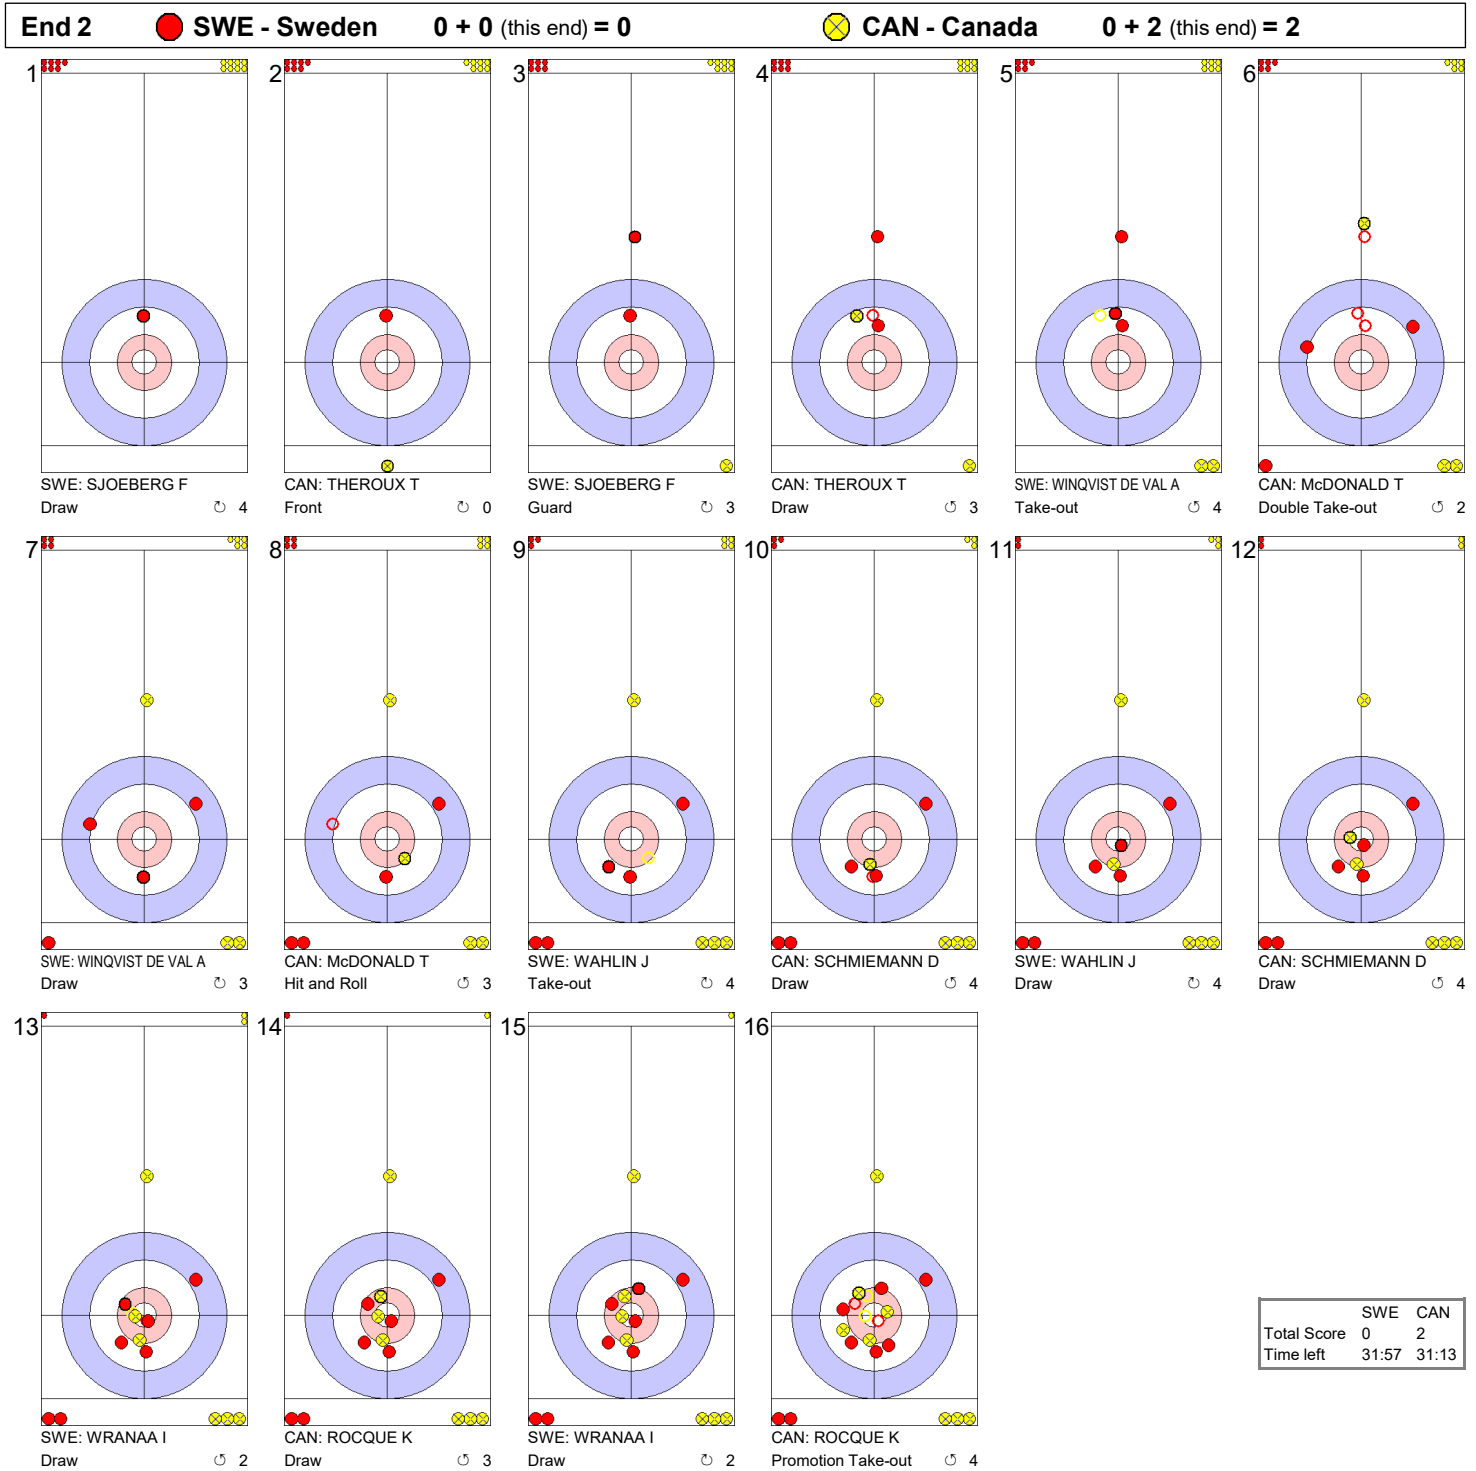

Game - Shot by Shot

Game - Shot by Shot

Game - Shot by Shot

Game - Shot by Shot

	SWE	CAN
Total Score	0	2
Time left	26:05	24:35

Game - Shot by Shot

Game - Shot by Shot

	SWE	CAN
Total Score	2	3
Time left	19:18	17:32

Game - Shot by Shot

	SWE	CAN
Total Score	2	4
Time left	15:26	13:42

Game - Shot by Shot

Game - Shot by Shot

Game - Shot by Shot