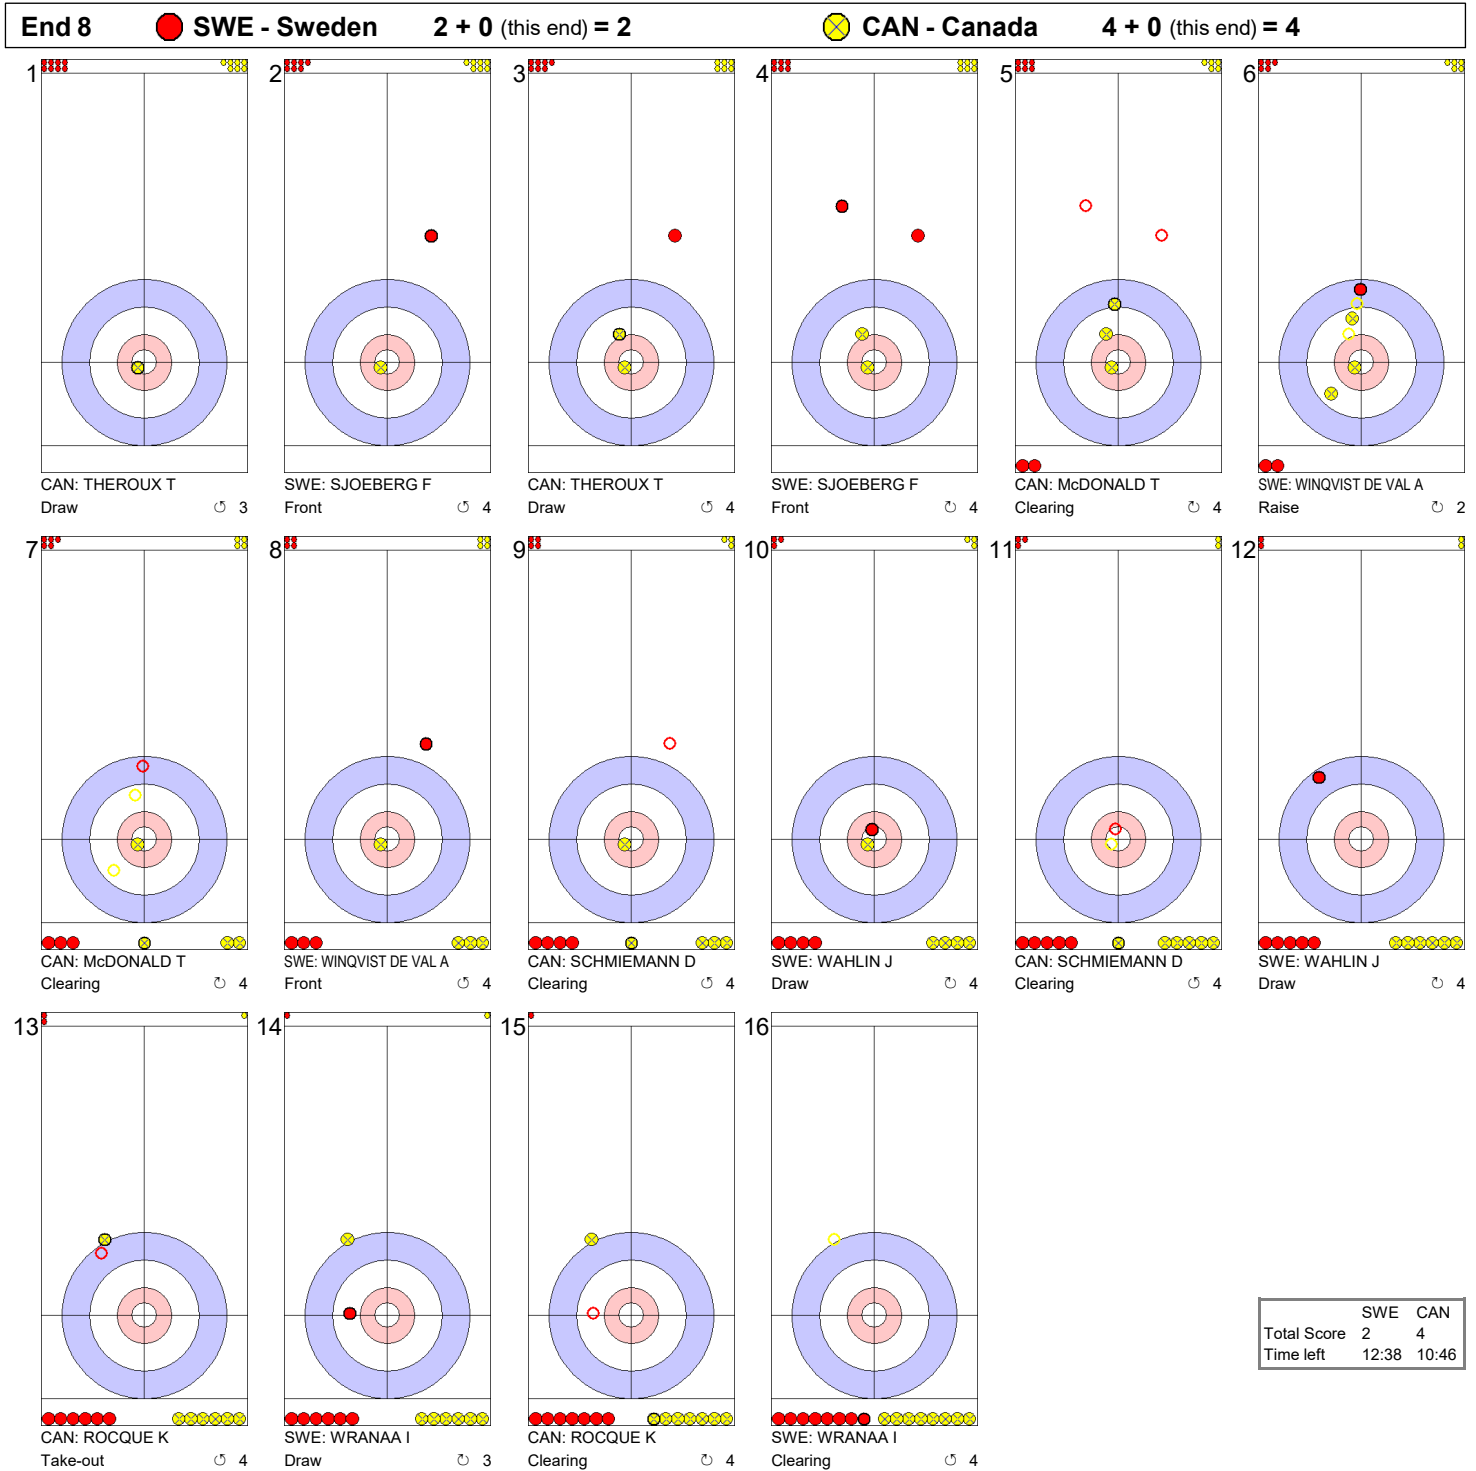

Game - Shot by Shot

Game - Shot by Shot

Game - Shot by Shot

Game - Shot by Shot

	SWE	CAN
Total Score	0	2
Time left	26:05	24:35

Game - Shot by Shot

Game - Shot by Shot

	SWE	CAN
Total Score	2	3
Time left	19:18	17:32

Game - Shot by Shot

	SWE	CAN
Total Score	2	4
Time left	15:26	13:42

Game - Shot by Shot

Game - Shot by Shot

Game - Shot by Shot