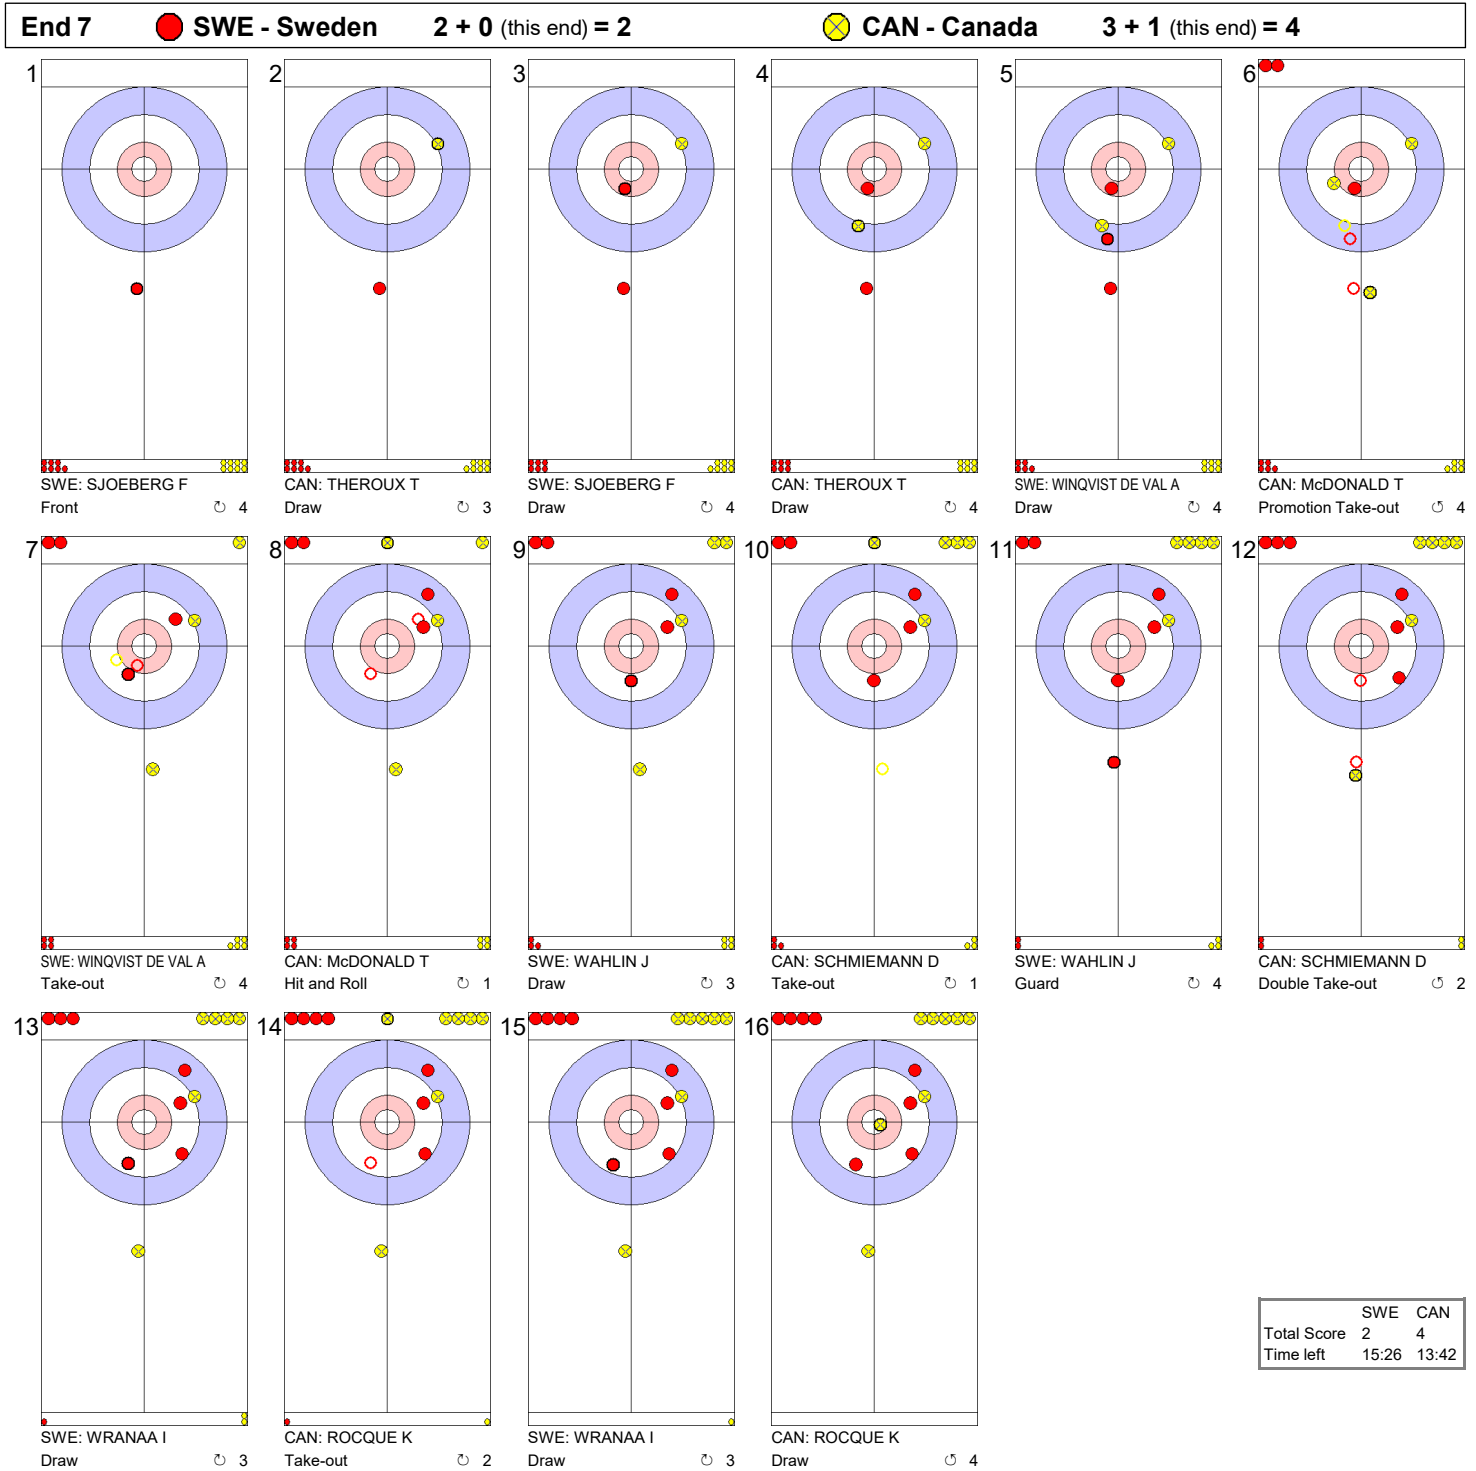

Game - Shot by Shot

Game - Shot by Shot

Game - Shot by Shot

Game - Shot by Shot

	SWE	CAN
Total Score	0	2
Time left	26:05	24:35

Game - Shot by Shot

Game - Shot by Shot

	SWE	CAN
Total Score	2	3
Time left	19:18	17:32

Game - Shot by Shot

	SWE	CAN
Total Score	2	4
Time left	15:26	13:42

Game - Shot by Shot

Game - Shot by Shot

Game - Shot by Shot