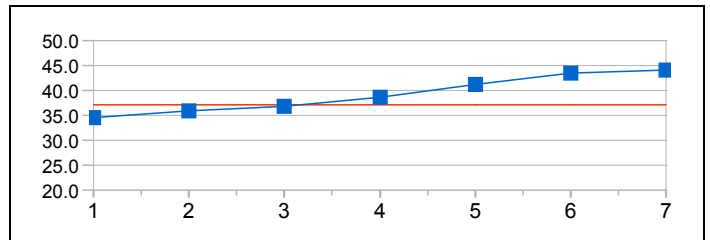

### Distance Analysis - Graphical

MUZYKA Anna (UKR)  
4:51.90 (25)  
Average: 36.49  
39.94 - 21.67 = 18.27

BOCOX Brianna (USA)  
5:01.57 (30)  
Average: 37.70  
43.65 - 22.14 = 21.51

KNOKE LINDQVIST Ann-Marie (SWE)  
5:00.44 (29)  
Average: 37.56  
44.08 - 21.61 = 22.47

KHALIKOVA Elvira (KAZ)  
4:52.40 (27)  
Average: 36.55  
41.97 - 21.06 = 20.91

BILOZERSKA Yelyzaveta (UKR)  
5:11.74 (31)  
Average: 38.97  
44.06 - 22.45 = 21.61

YANG Jie (CHN)  
4:56.94 (28)  
Average: 37.12  
44.09 - 22.29 = 21.80