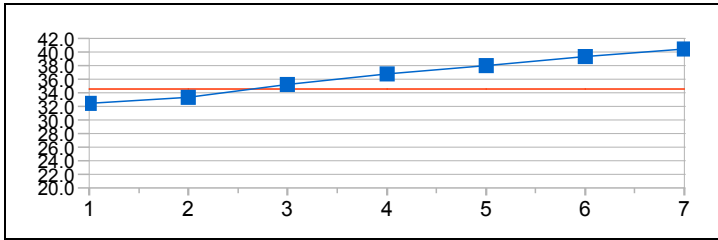

JUN Yejin (KOR)
4:36.73 (10) Average: 34.59
40.47 - 21.03 = 19.44