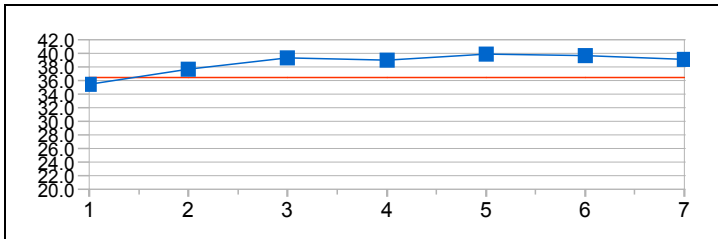

### Distance Analysis - Graphical

MUZYKA Anna (UKR)  
4:51.90 (25)  
Average: 36.49  
39.94 - 21.67 = 18.27

BOCOX Brianna (USA)  
5:01.57 (30)  
Average: 37.70  
43.65 - 22.14 = 21.51

KNOKE LINDQVIST Ann-Marie (SWE)  
5:00.44 (29)  
Average: 37.56  
44.08 - 21.61 = 22.47