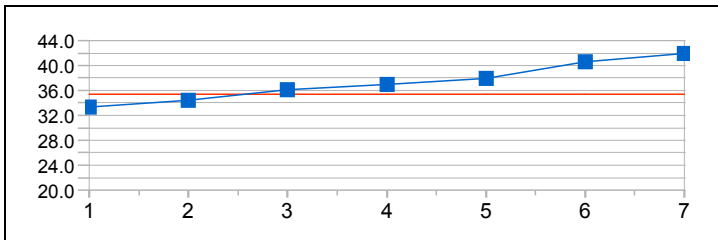

**HIJLKEMA Aveline** (NED)  
4:31.53 (6)  
Average: 33.94  
38.37 - 20.50 = 17.87

**SIZOVA Mariya** (KAZ)  
4:49.91 (23)  
Average: 36.24  
41.93 - 21.72 = 20.21

### Distance Analysis - Graphical

CNOSSEN Willemijn (7) (NED)  
4:31.63 (7) Average: 33.95  
38.11 - 21.18 = 16.93

FURUSHO Ai (8) (JPN)  
4:33.44 (8) Average: 34.18  
38.53 - 21.11 = 17.42

BOER Annemarie (18) (NED)  
4:43.44 (18) Average: 35.43  
43.81 - 21.57 = 22.24

ZUEVA Anastasiia (9) (RUS)  
4:34.11 (9) Average: 34.26  
38.97 - 21.85 = 17.12

WU Dan (17) (CHN)  
4:42.86 (17) Average: 35.36  
41.93 - 21.59 = 20.34

KLIMCHUK Tatyana (5) (KAZ)  
4:28.92 (5) Average: 33.62  
36.73 - 21.32 = 15.41