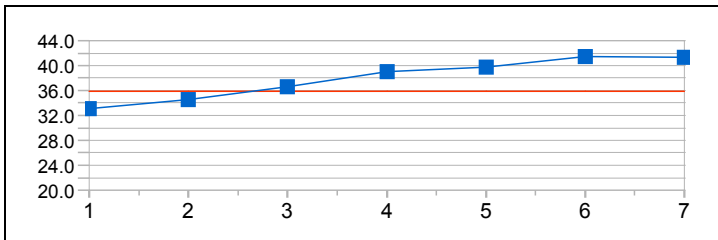

STANICA Bianca Lorena (ROU)  
4:52.28 (26)  
Average: 36.54  
40.03 - 22.37 = 17.66

SMEDING Ellia Georgina (GBR)  
4:47.70 (22)  
Average: 35.96  
41.06 - 21.96 = 19.10

### Distance Analysis - Graphical

**MALFATTI Gloria** (ITA)  
4:40.40 (14)  
Average: 35.05  
40.62 - 21.92 = 18.70

**STEF Raluca Doina** (ROU)  
4:51.60 (24)  
Average: 36.45  
41.03 - 21.98 = 19.05

**LOLLOBRIGIDA Giulia** (ITA)  
4:47.13 (21)  
Average: 35.89  
41.41 - 21.26 = 20.15

**ZDRAVKOVA Anastasiia** (RUS)  
4:36.84 (11)  
Average: 34.61  
39.66 - 20.77 = 18.89

**GAO Yue** (CHN)  
4:45.78 (19)  
Average: 35.72  
40.00 - 21.57 = 18.43

**LAGRANGE Eva Luzia** (SWE)  
4:45.81 (20)  
Average: 35.73  
39.68 - 21.38 = 18.30