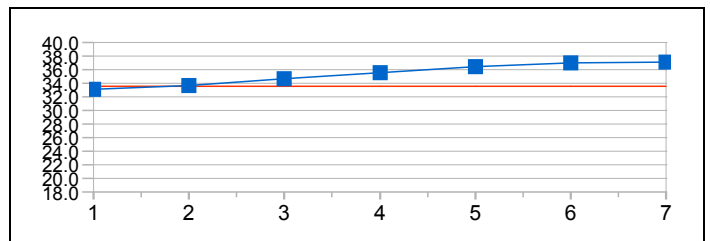

### Distance Analysis - Graphical

SOKHRYAKOVA Elena (RUS)  
 4:27.89 (3) Average: 33.49  
 37.98 - 20.96 = 17.02

PARK Chowon (KOR)  
 4:39.74 (13) Average: 34.97  
 41.01 - 21.30 = 19.71

SAKAI Nene (JPN)  
 4:28.38 (4) Average: 33.55  
 37.11 - 20.83 = 16.28