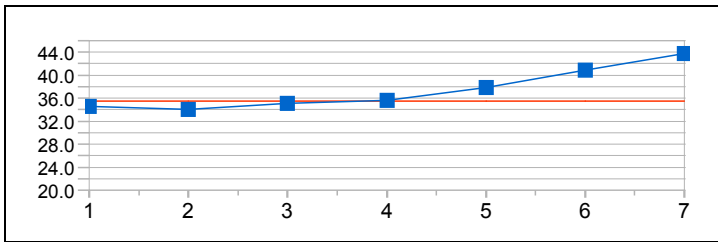

### Distance Analysis - Graphical

CNOSSEN Willemijn (7) (NED)  
4:31.63 (7) Average: 33.95  
38.11 - 21.18 = 16.93

FURUSHO Ai (8) (JPN)  
4:33.44 (8) Average: 34.18  
38.53 - 21.11 = 17.42

BOER Annemarie (18) (NED)  
4:43.44 (18) Average: 35.43  
43.81 - 21.57 = 22.24

ZUEVA Anastasiia (9) (RUS)  
4:34.11 (9) Average: 34.26  
38.97 - 21.85 = 17.12

WU Dan (17) (CHN)  
4:42.86 (17) Average: 35.36  
41.93 - 21.59 = 20.34

KLIMCHUK Tatyana (5) (KAZ)  
4:28.92 (5) Average: 33.62  
36.73 - 21.32 = 15.41