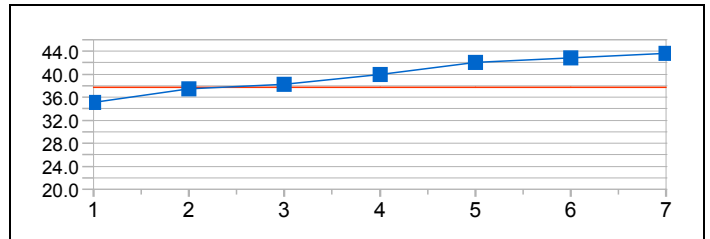

### Distance Analysis - Graphical

MUZYKA Anna (UKR)  
4:51.90 (25)  
Average: 36.49  
39.94 - 21.67 = 18.27

BOCOX Brianna (USA)  
5:01.57 (30)  
Average: 37.70  
43.65 - 22.14 = 21.51

KNOKE LINDQVIST Ann-Marie (SWE)  
5:00.44 (29)  
Average: 37.56  
44.08 - 21.61 = 22.47

KHALIKOVA Elvira (KAZ)  
4:52.40 (27)  
Average: 36.55  
41.97 - 21.06 = 20.91

BILOZERSKA Yelyzaveta (UKR)  
5:11.74 (31)  
Average: 38.97  
44.06 - 22.45 = 21.61

YANG Jie (CHN)  
4:56.94 (28)  
Average: 37.12  
44.09 - 22.29 = 21.80