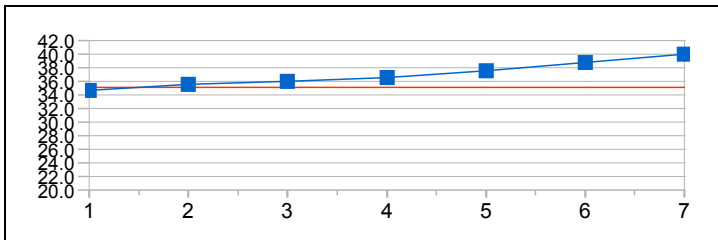

FUDALEJ Angelika Magdalena (15) (POL)
4:40.88 (15) Average: 35.11
40.02 - 21.71 = 18.31