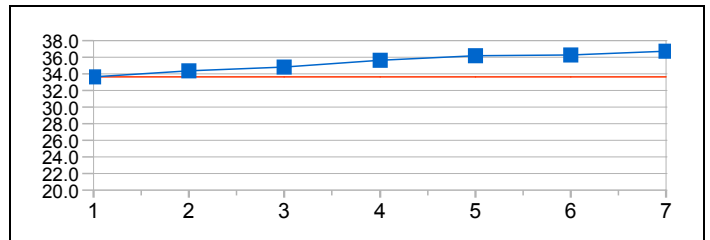

### Distance Analysis - Graphical

CNOSSEN Willemijn (7) (NED)  
4:31.63 (7) Average: 33.95  
38.11 - 21.18 = 16.93

FURUSHO Ai (8) (JPN)  
4:33.44 (8) Average: 34.18  
38.53 - 21.11 = 17.42

BOER Annemarie (18) (NED)  
4:43.44 (18) Average: 35.43  
43.81 - 21.57 = 22.24

ZUEVA Anastasiia (9) (RUS)  
4:34.11 (9) Average: 34.26  
38.97 - 21.85 = 17.12

WU Dan (17) (CHN)  
4:42.86 (17) Average: 35.36  
41.93 - 21.59 = 20.34

KLIMCHUK Tatyana (5) (KAZ)  
4:28.92 (5) Average: 33.62  
36.73 - 21.32 = 15.41