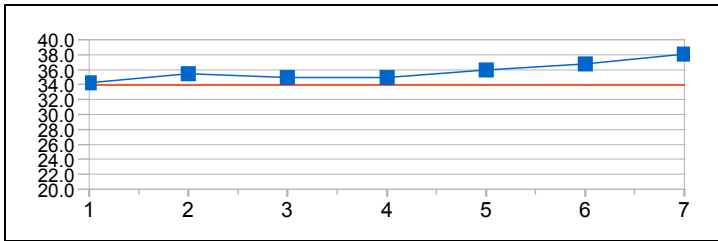

### Distance Analysis - Graphical

**MALFATTI Gloria** (ITA)  
4:40.40 (14)  
Average: 35.05  
40.62 - 21.92 = 18.70

**STEF Raluca Doina** (ROU)  
4:51.60 (24)  
Average: 36.45  
41.03 - 21.98 = 19.05

**LOLLOBRIGIDA Giulia** (ITA)  
4:47.13 (21)  
Average: 35.89  
41.41 - 21.26 = 20.15

**ZDRAVKOVA Anastasiia** (RUS)  
4:36.84 (11)  
Average: 34.61  
39.66 - 20.77 = 18.89

**GAO Yue** (CHN)  
4:45.78 (19)  
Average: 35.72  
40.00 - 21.57 = 18.43

**LAGRANGE Eva Luzia** (SWE)  
4:45.81 (20)  
Average: 35.73  
39.68 - 21.38 = 18.30

**HIJLKEMA Aveline** (NED)  
4:31.53 (6)  
Average: 33.94  
38.37 - 20.50 = 17.87

**SIZOVA Mariya** (KAZ)  
4:49.91 (23)  
Average: 36.24  
41.93 - 21.72 = 20.21

### Distance Analysis - Graphical

CNOSSEN Willemijn (7) (NED)  
4:31.63 (7) Average: 33.95  
38.11 - 21.18 = 16.93

FURUSHO Ai (8) (JPN)  
4:33.44 (8) Average: 34.18  
38.53 - 21.11 = 17.42

BOER Annemarie (18) (NED)  
4:43.44 (18) Average: 35.43  
43.81 - 21.57 = 22.24