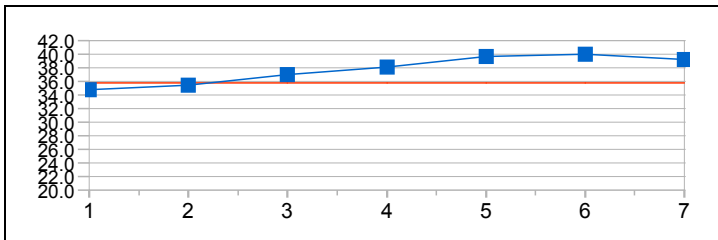

### Distance Analysis - Graphical

**MALFATTI Gloria** (ITA)  
4:40.40 (14)  
Average: 35.05  
40.62 - 21.92 = 18.70

**STEF Raluca Doina** (ROU)  
4:51.60 (24)  
Average: 36.45  
41.03 - 21.98 = 19.05

**LOLLOBRIGIDA Giulia** (ITA)  
4:47.13 (21)  
Average: 35.89  
41.41 - 21.26 = 20.15

**ZDRAVKOVA Anastasiia** (RUS)  
4:36.84 (11)  
Average: 34.61  
39.66 - 20.77 = 18.89

**GAO Yue** (CHN)  
4:45.78 (19)  
Average: 35.72  
40.00 - 21.57 = 18.43

**LAGRANGE Eva Luzia** (SWE)  
4:45.81 (20)  
Average: 35.73  
39.68 - 21.38 = 18.30