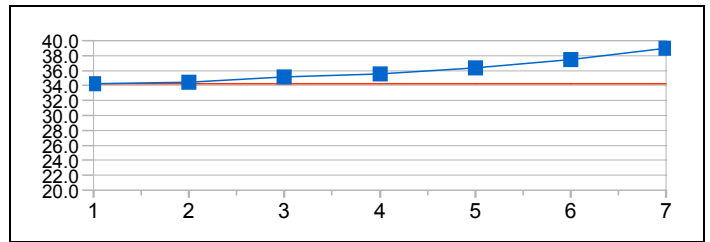

### Distance Analysis - Graphical

CNOSSEN Willemijn (7) (NED)  
4:31.63 (7) Average: 33.95  
38.11 - 21.18 = 16.93

FURUSHO Ai (8) (JPN)  
4:33.44 (8) Average: 34.18  
38.53 - 21.11 = 17.42

BOER Annemarie (18) (NED)  
4:43.44 (18) Average: 35.43  
43.81 - 21.57 = 22.24

ZUEVA Anastasiia (9) (RUS)  
4:34.11 (9) Average: 34.26  
38.97 - 21.85 = 17.12

WU Dan (17) (CHN)  
4:42.86 (17) Average: 35.36  
41.93 - 21.59 = 20.34

KLIMCHUK Tatyana (5) (KAZ)  
4:28.92 (5) Average: 33.62  
36.73 - 21.32 = 15.41