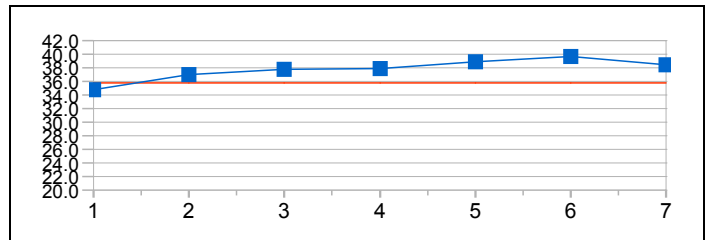

STANICA Bianca Lorena (ROU)  
4:52.28 (26)  
Average: 36.54  
40.03 - 22.37 = 17.66

SMEDING Ellia Georgina (GBR)  
4:47.70 (22)  
Average: 35.96  
41.06 - 21.96 = 19.10

### Distance Analysis - Graphical

**MALFATTI Gloria** (ITA)  
4:40.40 (14)  
Average: 35.05  
40.62 - 21.92 = 18.70

**STEF Raluca Doina** (ROU)  
4:51.60 (24)  
Average: 36.45  
41.03 - 21.98 = 19.05

**LOLLOBRIGIDA Giulia** (ITA)  
4:47.13 (21)  
Average: 35.89  
41.41 - 21.26 = 20.15

**ZDRAVKOVA Anastasiia** (RUS)  
4:36.84 (11)  
Average: 34.61  
39.66 - 20.77 = 18.89

**GAO Yue** (CHN)  
4:45.78 (19)  
Average: 35.72  
40.00 - 21.57 = 18.43

**LAGRANGE Eva Luzia** (SWE)  
4:45.81 (20)  
Average: 35.73  
39.68 - 21.38 = 18.30