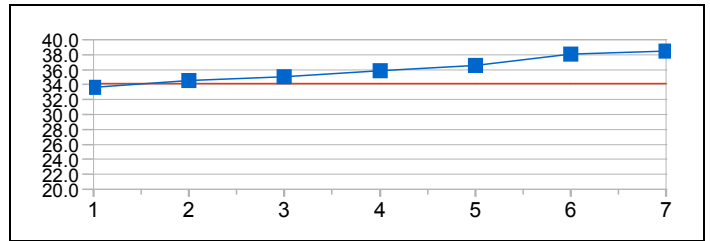

### Distance Analysis - Graphical

**MALFATTI Gloria** (ITA)  
4:40.40 (14)  
Average: 35.05  
40.62 - 21.92 = 18.70

**STEF Raluca Doina** (ROU)  
4:51.60 (24)  
Average: 36.45  
41.03 - 21.98 = 19.05

**LOLLOBRIGIDA Giulia** (ITA)  
4:47.13 (21)  
Average: 35.89  
41.41 - 21.26 = 20.15

**ZDRAVKOVA Anastasiia** (RUS)  
4:36.84 (11)  
Average: 34.61  
39.66 - 20.77 = 18.89

**GAO Yue** (CHN)  
4:45.78 (19)  
Average: 35.72  
40.00 - 21.57 = 18.43

**LAGRANGE Eva Luzia** (SWE)  
4:45.81 (20)  
Average: 35.73  
39.68 - 21.38 = 18.30

**HIJLKEMA Aveline** (NED)  
4:31.53 (6)  
Average: 33.94  
38.37 - 20.50 = 17.87

**SIZOVA Mariya** (KAZ)  
4:49.91 (23)  
Average: 36.24  
41.93 - 21.72 = 20.21

### Distance Analysis - Graphical

CNOSSEN Willemijn (7) (NED)  
4:31.63 (7) Average: 33.95  
38.11 - 21.18 = 16.93

FURUSHO Ai (8) (JPN)  
4:33.44 (8) Average: 34.18  
38.53 - 21.11 = 17.42

BOER Annemarie (18) (NED)  
4:43.44 (18) Average: 35.43  
43.81 - 21.57 = 22.24