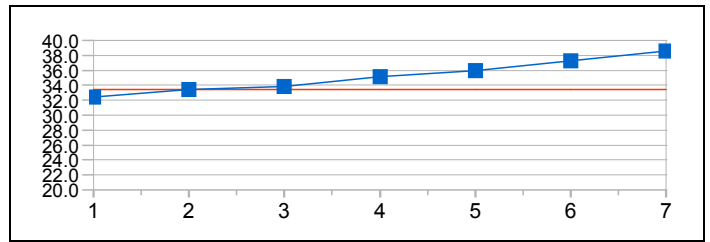

TAKAHASHI Nana (JPN)
4:27.68 (2) Average: 33.46
38.55 - 21.03 = 17.52