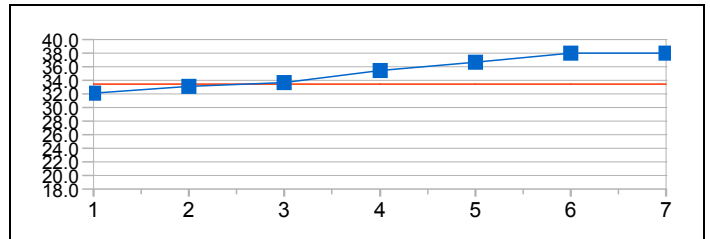

FUDALEJ Angelika Magdalena (15) (POL)  
4:40.88 (15) Average: 35.11  
40.02 - 21.71 = 18.31

VATN Marte (16) (NOR)  
4:40.95 (16) Average: 35.12  
38.11 - 21.87 = 16.24

### Distance Analysis - Graphical

SOKHRYAKOVA Elena (RUS)  
 4:27.89 (3) Average: 33.49  
 37.98 - 20.96 = 17.02

PARK Chowon (KOR)  
 4:39.74 (13) Average: 34.97  
 41.01 - 21.30 = 19.71

SAKAI Nene (JPN)  
 4:28.38 (4) Average: 33.55  
 37.11 - 20.83 = 16.28