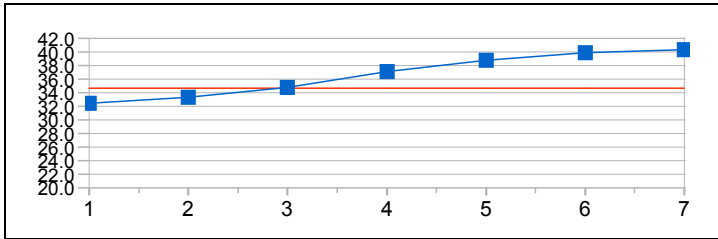

LIM Jungsoo (KOR)
4:37.74 (12) Average: 34.72
40.35 - 21.00 = 19.35