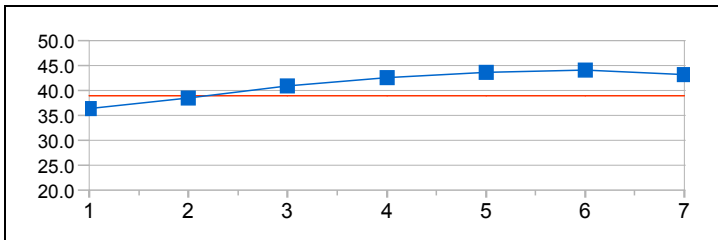

BILOZERSKA Yelyzaveta (UKR)
5:11.74 (31)
Average: 38.97
44.06 - 22.45 = 21.61