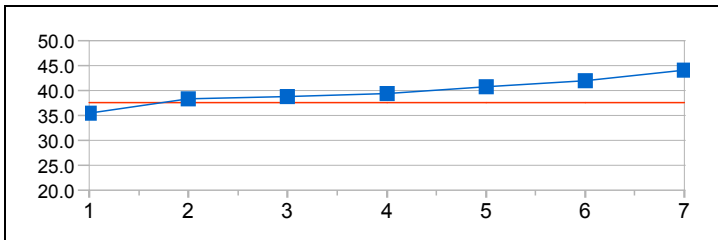

### Distance Analysis - Graphical

MUZYKA Anna (UKR)  
4:51.90 (25)  
Average: 36.49  
39.94 - 21.67 = 18.27

BOCOX Brianna (USA)  
5:01.57 (30)  
Average: 37.70  
43.65 - 22.14 = 21.51

KNOKE LINDQVIST Ann-Marie (SWE)  
5:00.44 (29)  
Average: 37.56  
44.08 - 21.61 = 22.47

KHALIKOVA Elvira (KAZ)  
4:52.40 (27)  
Average: 36.55  
41.97 - 21.06 = 20.91

BILOZERSKA Yelyzaveta (UKR)  
5:11.74 (31)  
Average: 38.97  
44.06 - 22.45 = 21.61

YANG Jie (CHN)  
4:56.94 (28)  
Average: 37.12  
44.09 - 22.29 = 21.80