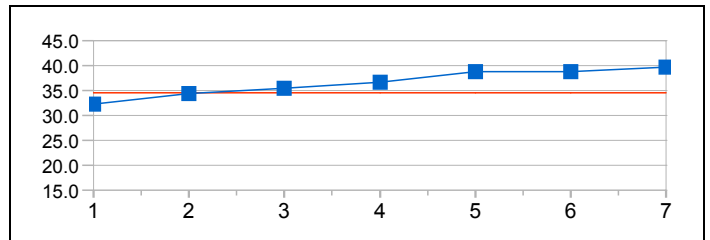

STANICA Bianca Lorena (ROU)  
4:52.28 (26)  
Average: 36.54  
40.03 - 22.37 = 17.66

SMEDING Ellia Georgina (GBR)  
4:47.70 (22)  
Average: 35.96  
41.06 - 21.96 = 19.10

### Distance Analysis - Graphical

**MALFATTI Gloria** (ITA)  
4:40.40 (14)  
Average: 35.05  
40.62 - 21.92 = 18.70

**STEF Raluca Doina** (ROU)  
4:51.60 (24)  
Average: 36.45  
41.03 - 21.98 = 19.05

**LOLLOBRIGIDA Giulia** (ITA)  
4:47.13 (21)  
Average: 35.89  
41.41 - 21.26 = 20.15

**ZDRAVKOVA Anastasiia** (RUS)  
4:36.84 (11)  
Average: 34.61  
39.66 - 20.77 = 18.89

**GAO Yue** (CHN)  
4:45.78 (19)  
Average: 35.72  
40.00 - 21.57 = 18.43

**LAGRANGE Eva Luzia** (SWE)  
4:45.81 (20)  
Average: 35.73  
39.68 - 21.38 = 18.30