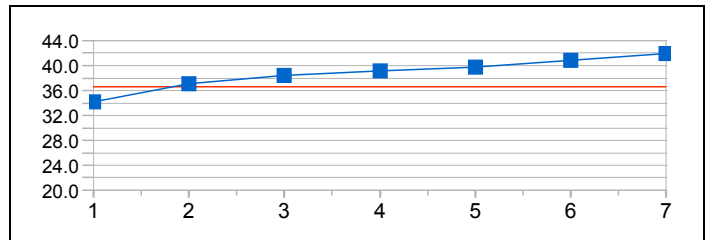

### Distance Analysis - Graphical

MUZYKA Anna (UKR)  
4:51.90 (25)  
Average: 36.49  
39.94 - 21.67 = 18.27

BOCOX Brianna (USA)  
5:01.57 (30)  
Average: 37.70  
43.65 - 22.14 = 21.51

KNOKE LINDQVIST Ann-Marie (SWE)  
5:00.44 (29)  
Average: 37.56  
44.08 - 21.61 = 22.47

KHALIKOVA Elvira (KAZ)  
4:52.40 (27)  
Average: 36.55  
41.97 - 21.06 = 20.91

BILOZERSKA Yelyzaveta (UKR)  
5:11.74 (31)  
Average: 38.97  
44.06 - 22.45 = 21.61

YANG Jie (CHN)  
4:56.94 (28)  
Average: 37.12  
44.09 - 22.29 = 21.80