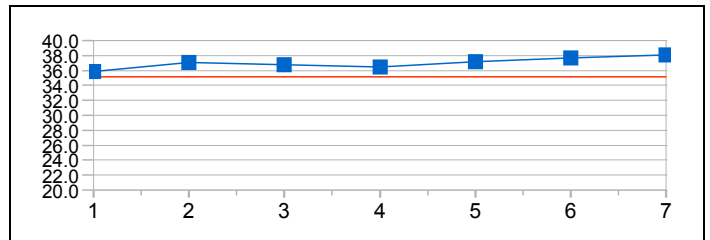

VATN Marte (16) (NOR)
4:40.95 (16) Average: 35.12
38.11 - 21.87 = 16.24