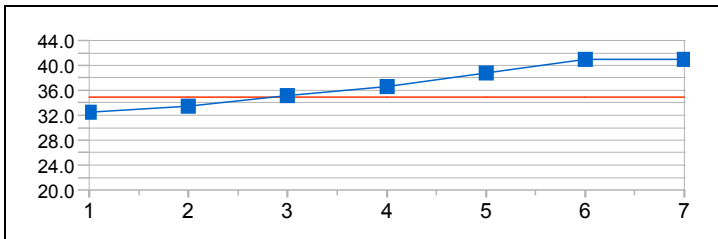

FUDALEJ Angelika Magdalena (15) (POL)  
4:40.88 (15) Average: 35.11  
40.02 - 21.71 = 18.31

VATN Marte (16) (NOR)  
4:40.95 (16) Average: 35.12  
38.11 - 21.87 = 16.24

### Distance Analysis - Graphical

SOKHRYAKOVA Elena (RUS)  
 4:27.89 (3) Average: 33.49  
 37.98 - 20.96 = 17.02

PARK Chowon (KOR)  
 4:39.74 (13) Average: 34.97  
 41.01 - 21.30 = 19.71

SAKAI Nene (JPN)  
 4:28.38 (4) Average: 33.55  
 37.11 - 20.83 = 16.28