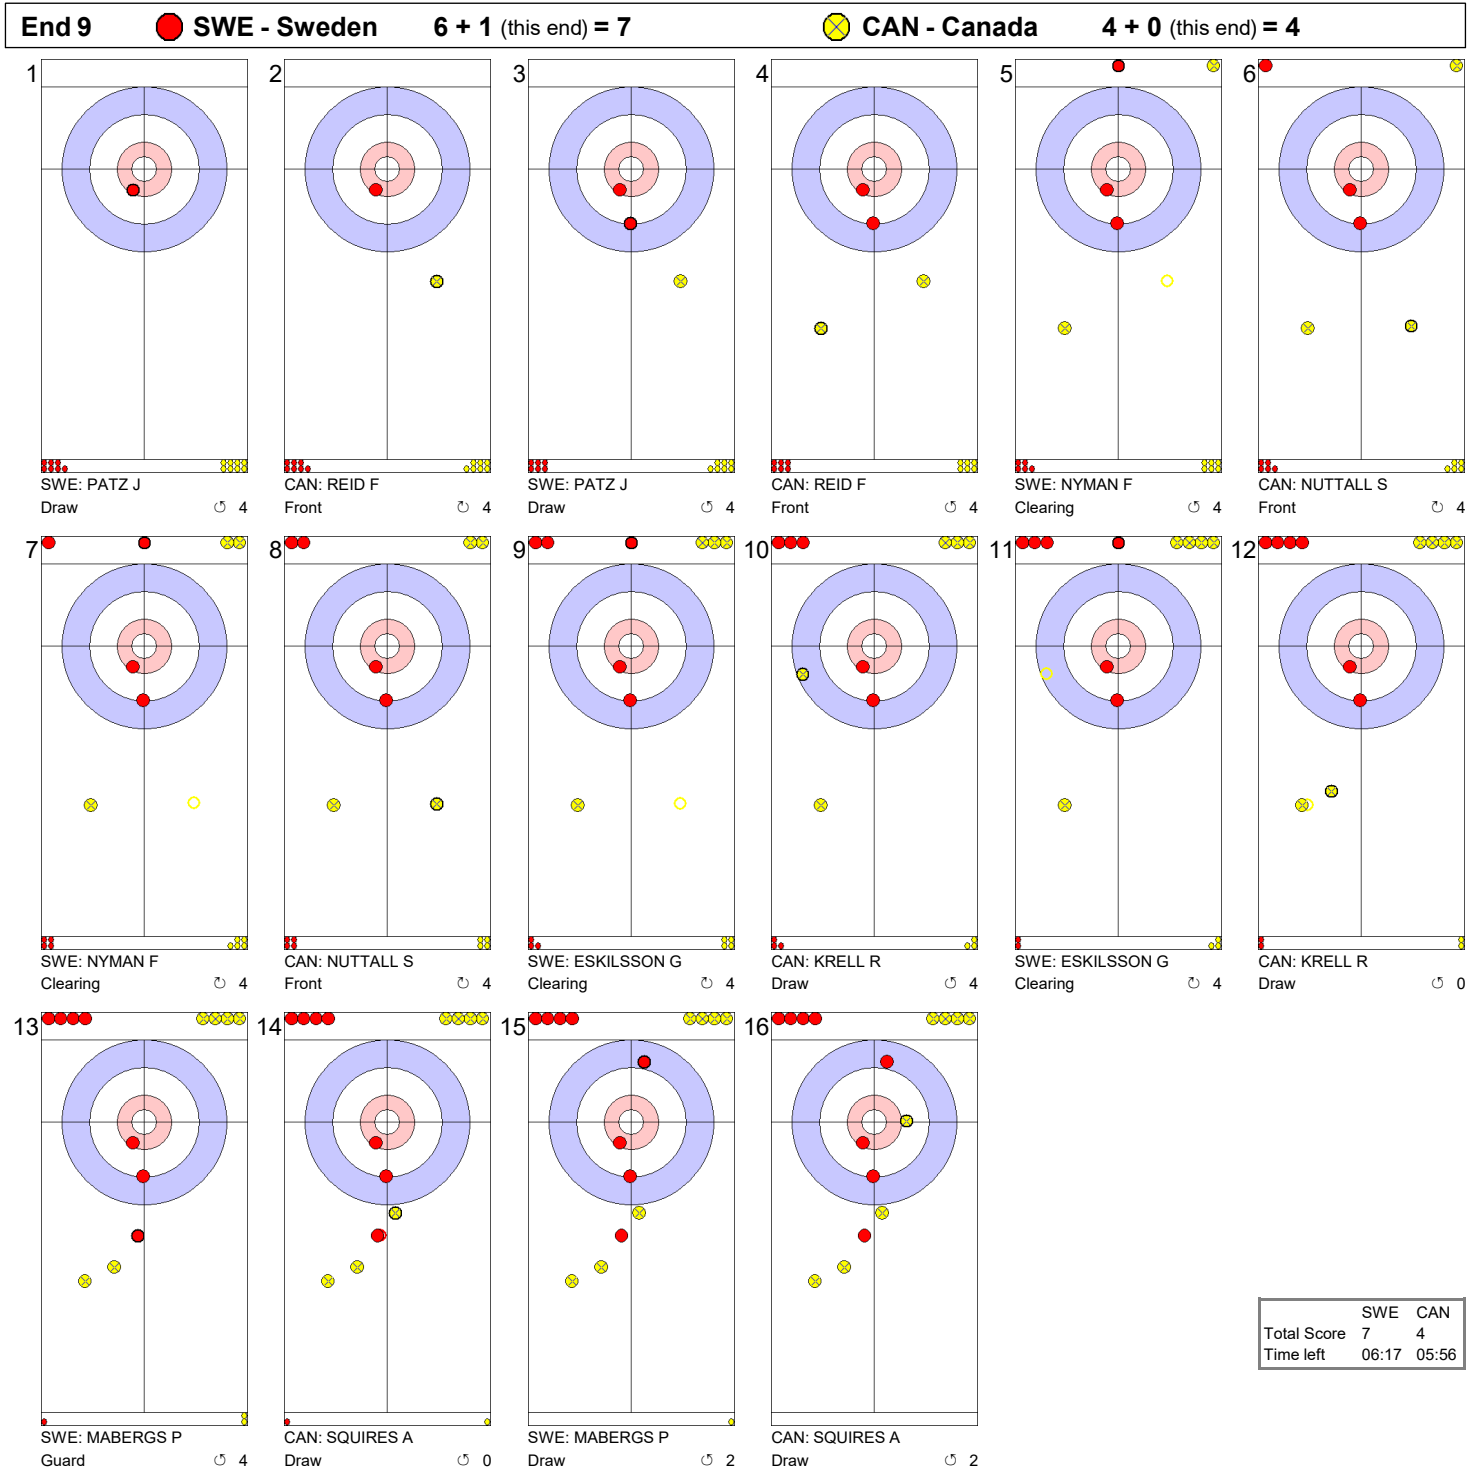

Game - Shot by Shot

REVISED
2 FEB 21:53

End 5 **SWE - Sweden** 2 + 0 (this end) = 2 **CAN - Canada** 1 + 0 (this end) = 1

	SWE	CAN
Total Score	2	1
Time left	23:17	23:24

Game - Shot by Shot

REVISED
2 FEB 21:53

Game - Shot by Shot

REVISED
2 FEB 21:53

	SWE	CAN
Total Score	4	4
Time left	14:49	15:56

Game - Shot by Shot

REVISED
2 FEB 21:53

Game - Shot by Shot

REVISED
2 FEB 21:53

Game - Shot by Shot

REVISED
2 FEB 21:53

Total score revised