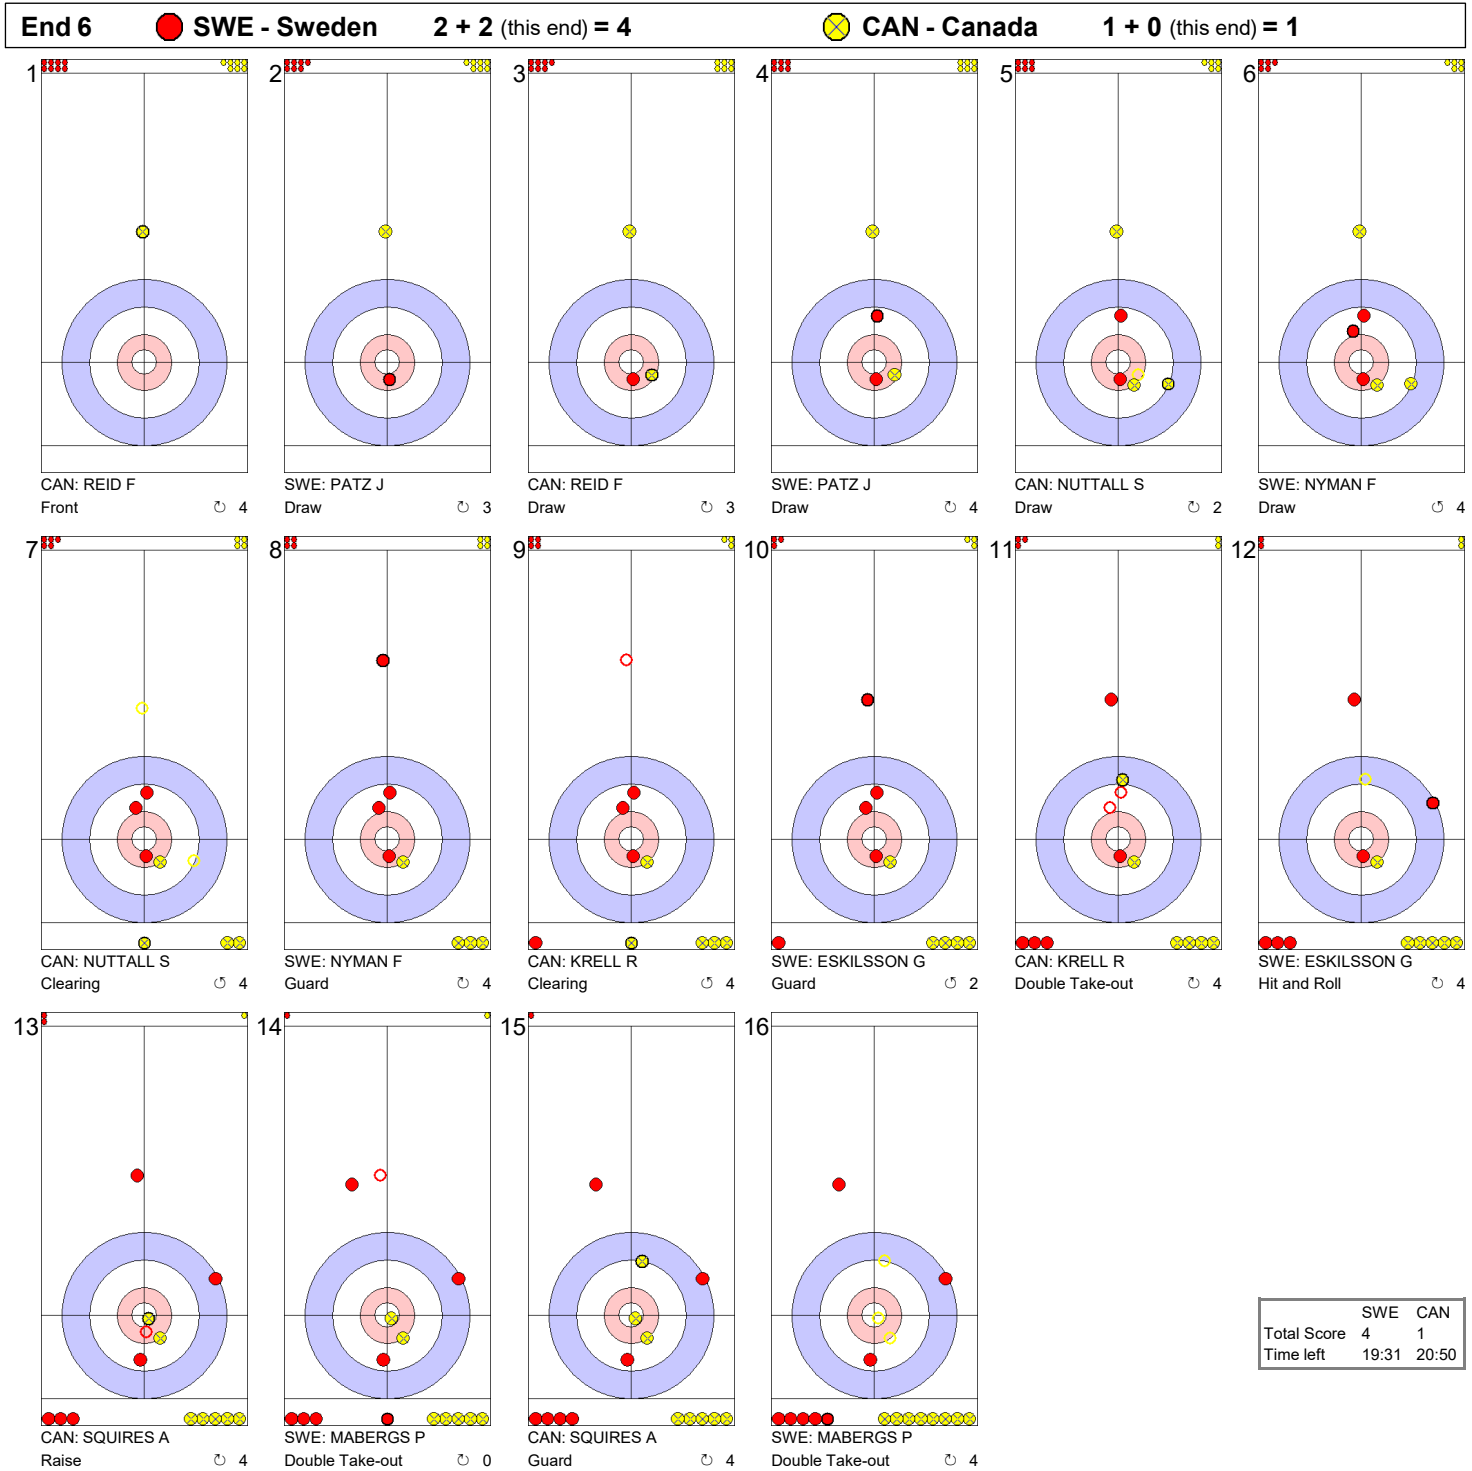

Game - Shot by Shot

REVISED
2 FEB 21:53

Game - Shot by Shot

REVISED
2 FEB 21:53

Game - Shot by Shot

REVISED
2 FEB 21:53

Game - Shot by Shot

REVISED
2 FEB 21:53

Game - Shot by Shot

REVISED
2 FEB 21:53

End 5 **SWE - Sweden** 2 + 0 (this end) = 2 **CAN - Canada** 1 + 0 (this end) = 1

	SWE	CAN
Total Score	2	1
Time left	23:17	23:24

Game - Shot by Shot

REVISED
2 FEB 21:53

Game - Shot by Shot

REVISED
2 FEB 21:53

	SWE	CAN
Total Score	4	4
Time left	14:49	15:56

Game - Shot by Shot

REVISED
2 FEB 21:53

Game - Shot by Shot

REVISED
2 FEB 21:53

Game - Shot by Shot

REVISED
2 FEB 21:53

Total score revised