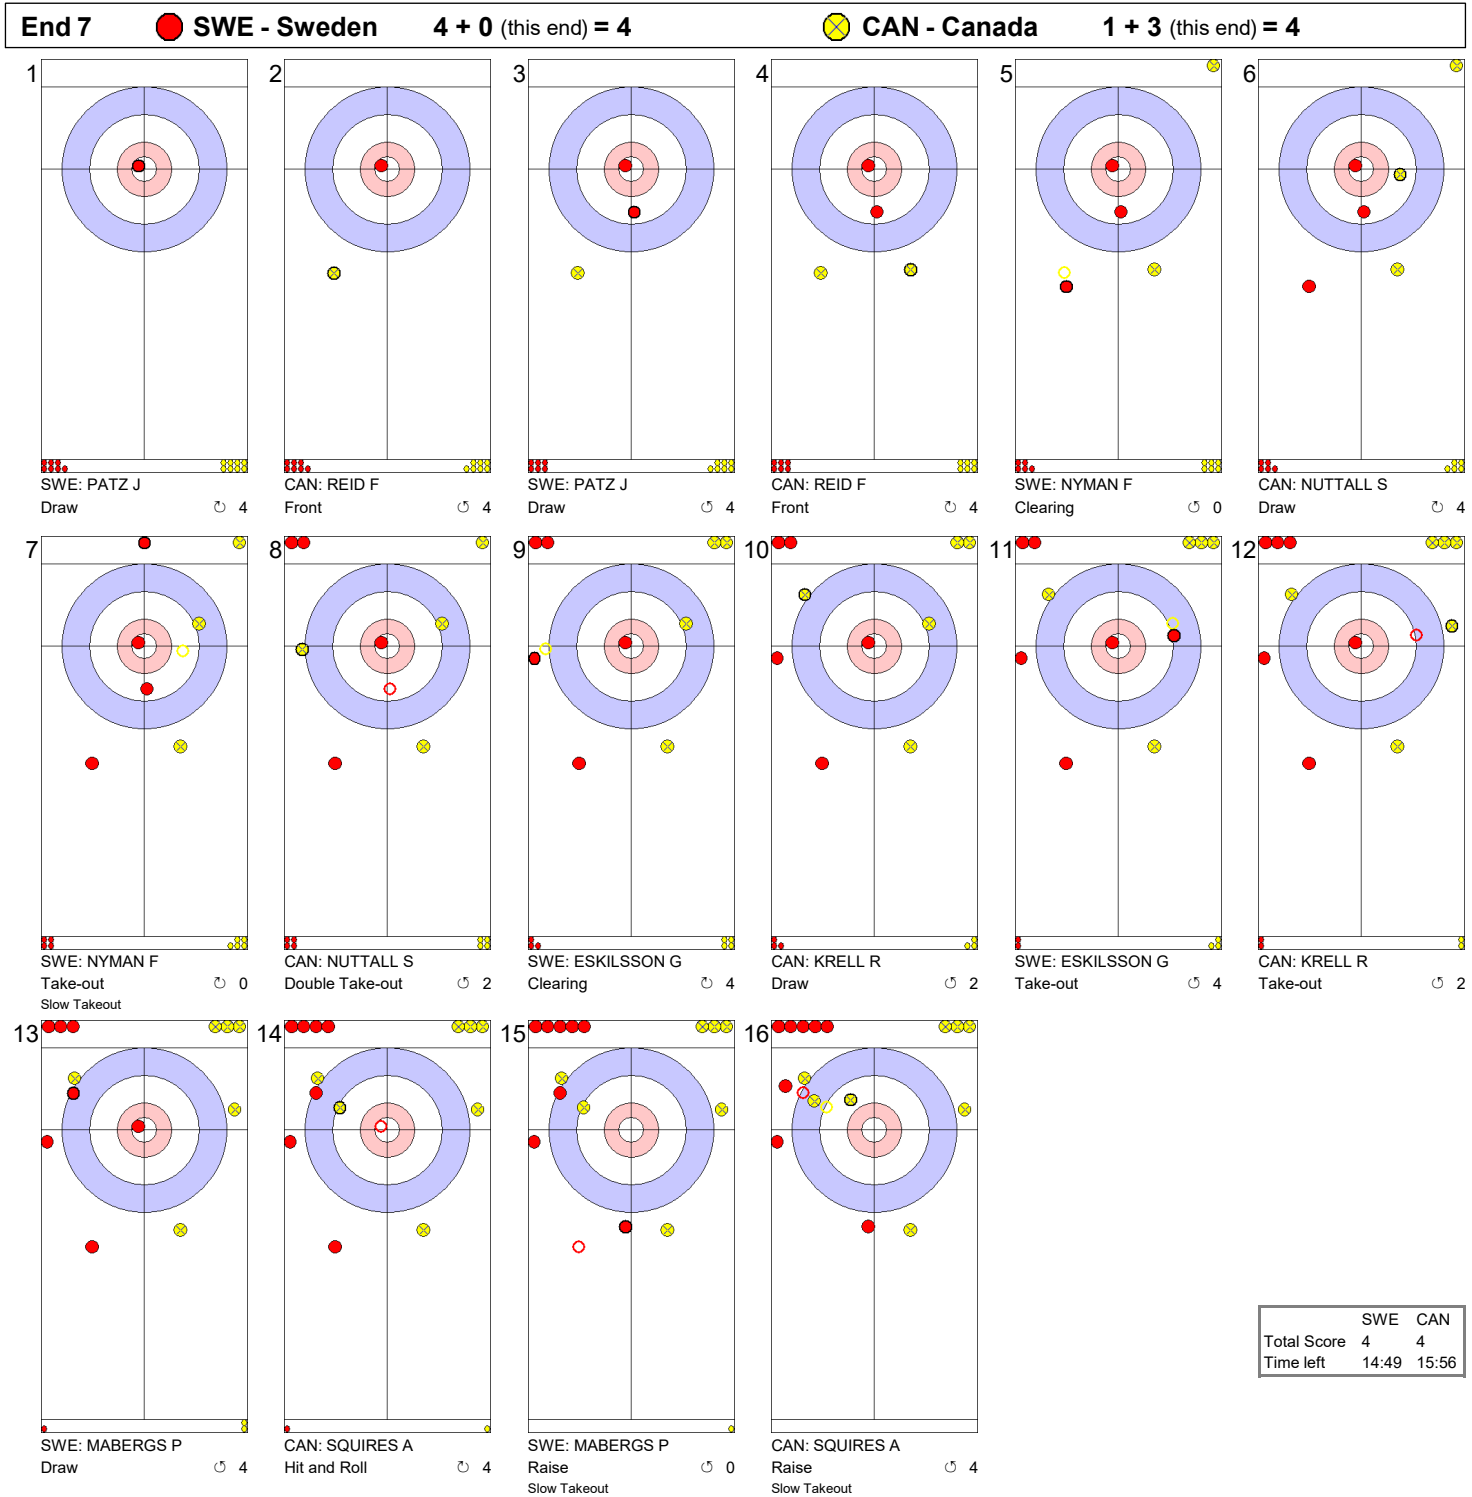

Game - Shot by Shot

REVISED
2 FEB 21:53

Game - Shot by Shot

REVISED
2 FEB 21:53

Game - Shot by Shot

REVISED
2 FEB 21:53

Game - Shot by Shot

REVISED
2 FEB 21:53

Game - Shot by Shot

REVISED
2 FEB 21:53

End 5 **SWE - Sweden** 2 + 0 (this end) = 2 **CAN - Canada** 1 + 0 (this end) = 1

	SWE	CAN
Total Score	2	1
Time left	23:17	23:24

Game - Shot by Shot

REVISED
2 FEB 21:53

Game - Shot by Shot

REVISED
2 FEB 21:53

	SWE	CAN
Total Score	4	4
Time left	14:49	15:56

Game - Shot by Shot

REVISED
2 FEB 21:53

Game - Shot by Shot

REVISED
2 FEB 21:53

Game - Shot by Shot