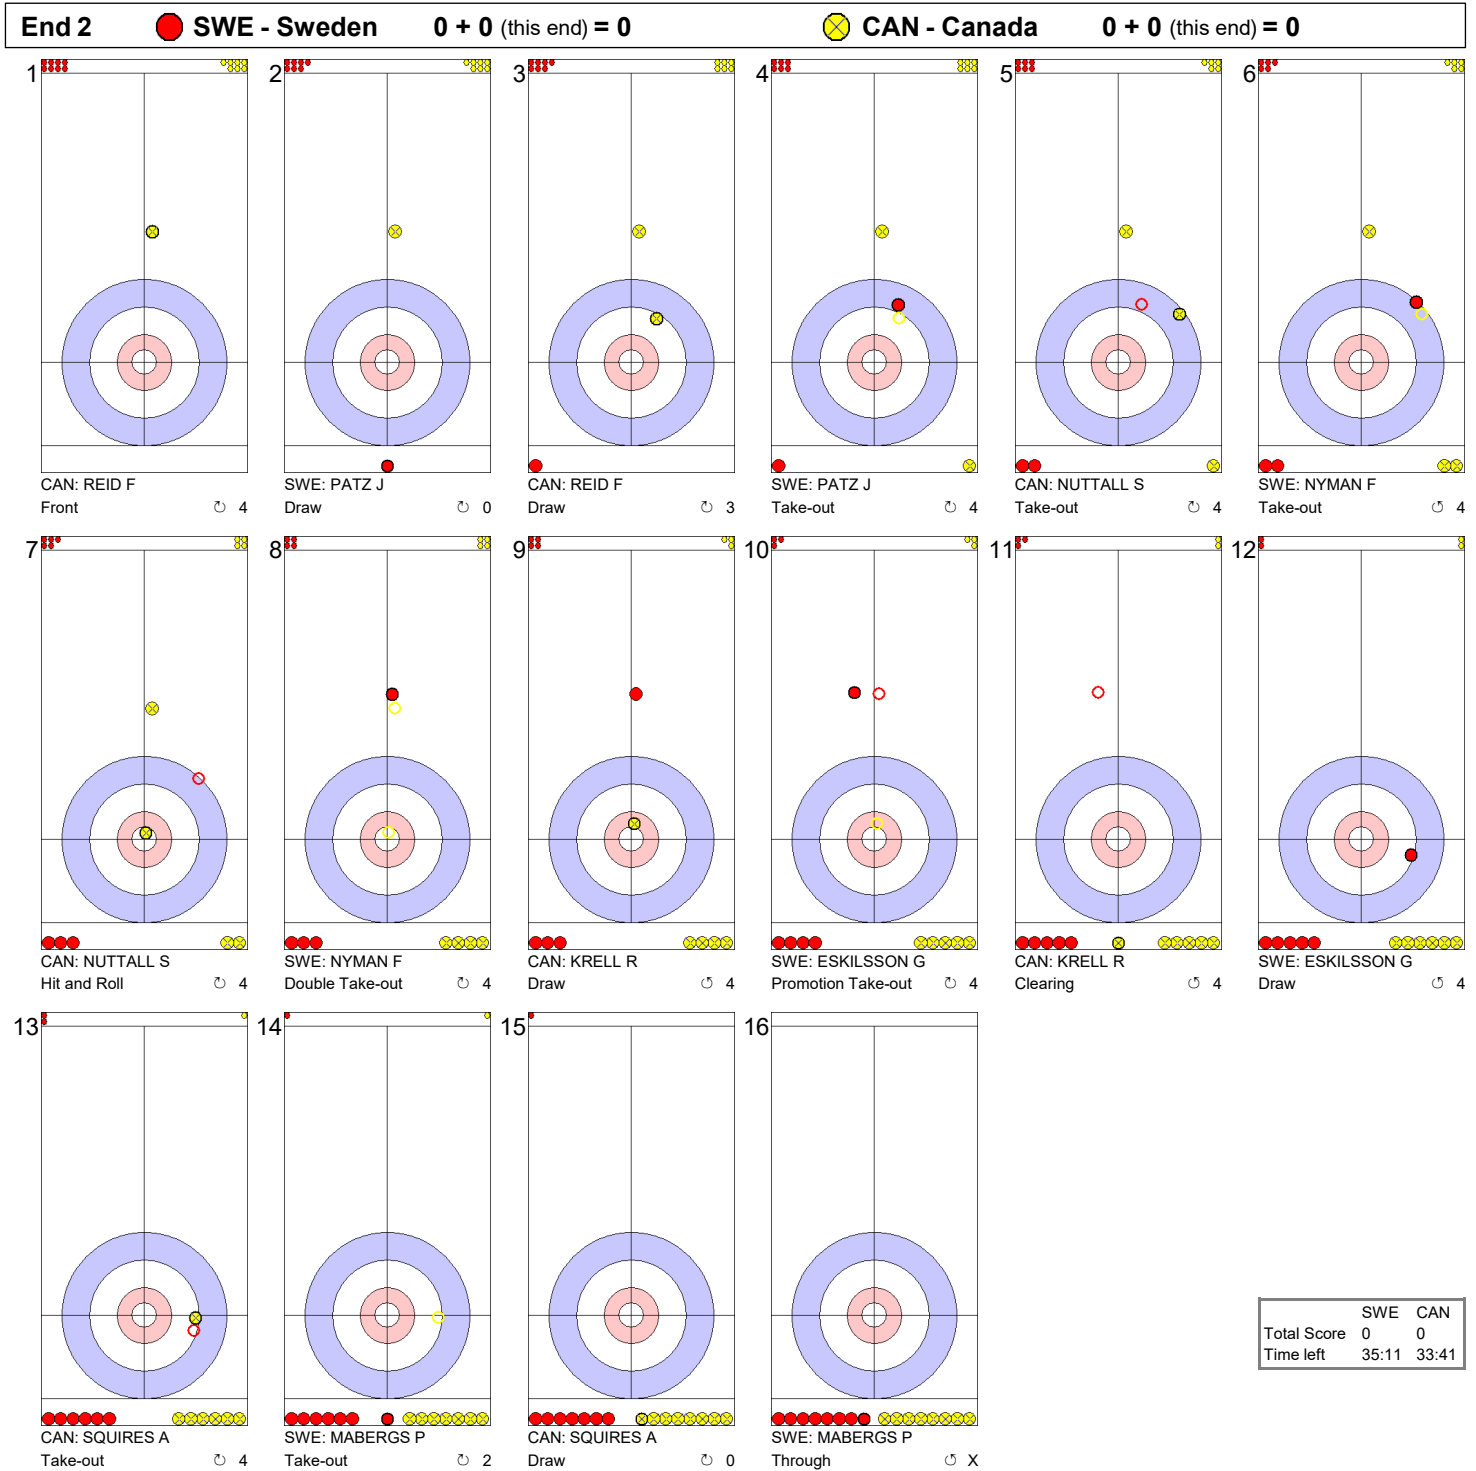

Game - Shot by Shot

REVISED
2 FEB 21:53

Game - Shot by Shot

REVISED
2 FEB 21:53

Game - Shot by Shot

REVISED
2 FEB 21:53

Game - Shot by Shot

REVISED
2 FEB 21:53

Game - Shot by Shot

REVISED
2 FEB 21:53

End 5 **SWE - Sweden** 2 + 0 (this end) = 2 **CAN - Canada** 1 + 0 (this end) = 1

	SWE	CAN
Total Score	2	1
Time left	23:17	23:24

Game - Shot by Shot

REVISED
2 FEB 21:53

Game - Shot by Shot

REVISED
2 FEB 21:53

	SWE	CAN
Total Score	4	4
Time left	14:49	15:56

Game - Shot by Shot

REVISED
2 FEB 21:53

Game - Shot by Shot

REVISED
2 FEB 21:53

Game - Shot by Shot