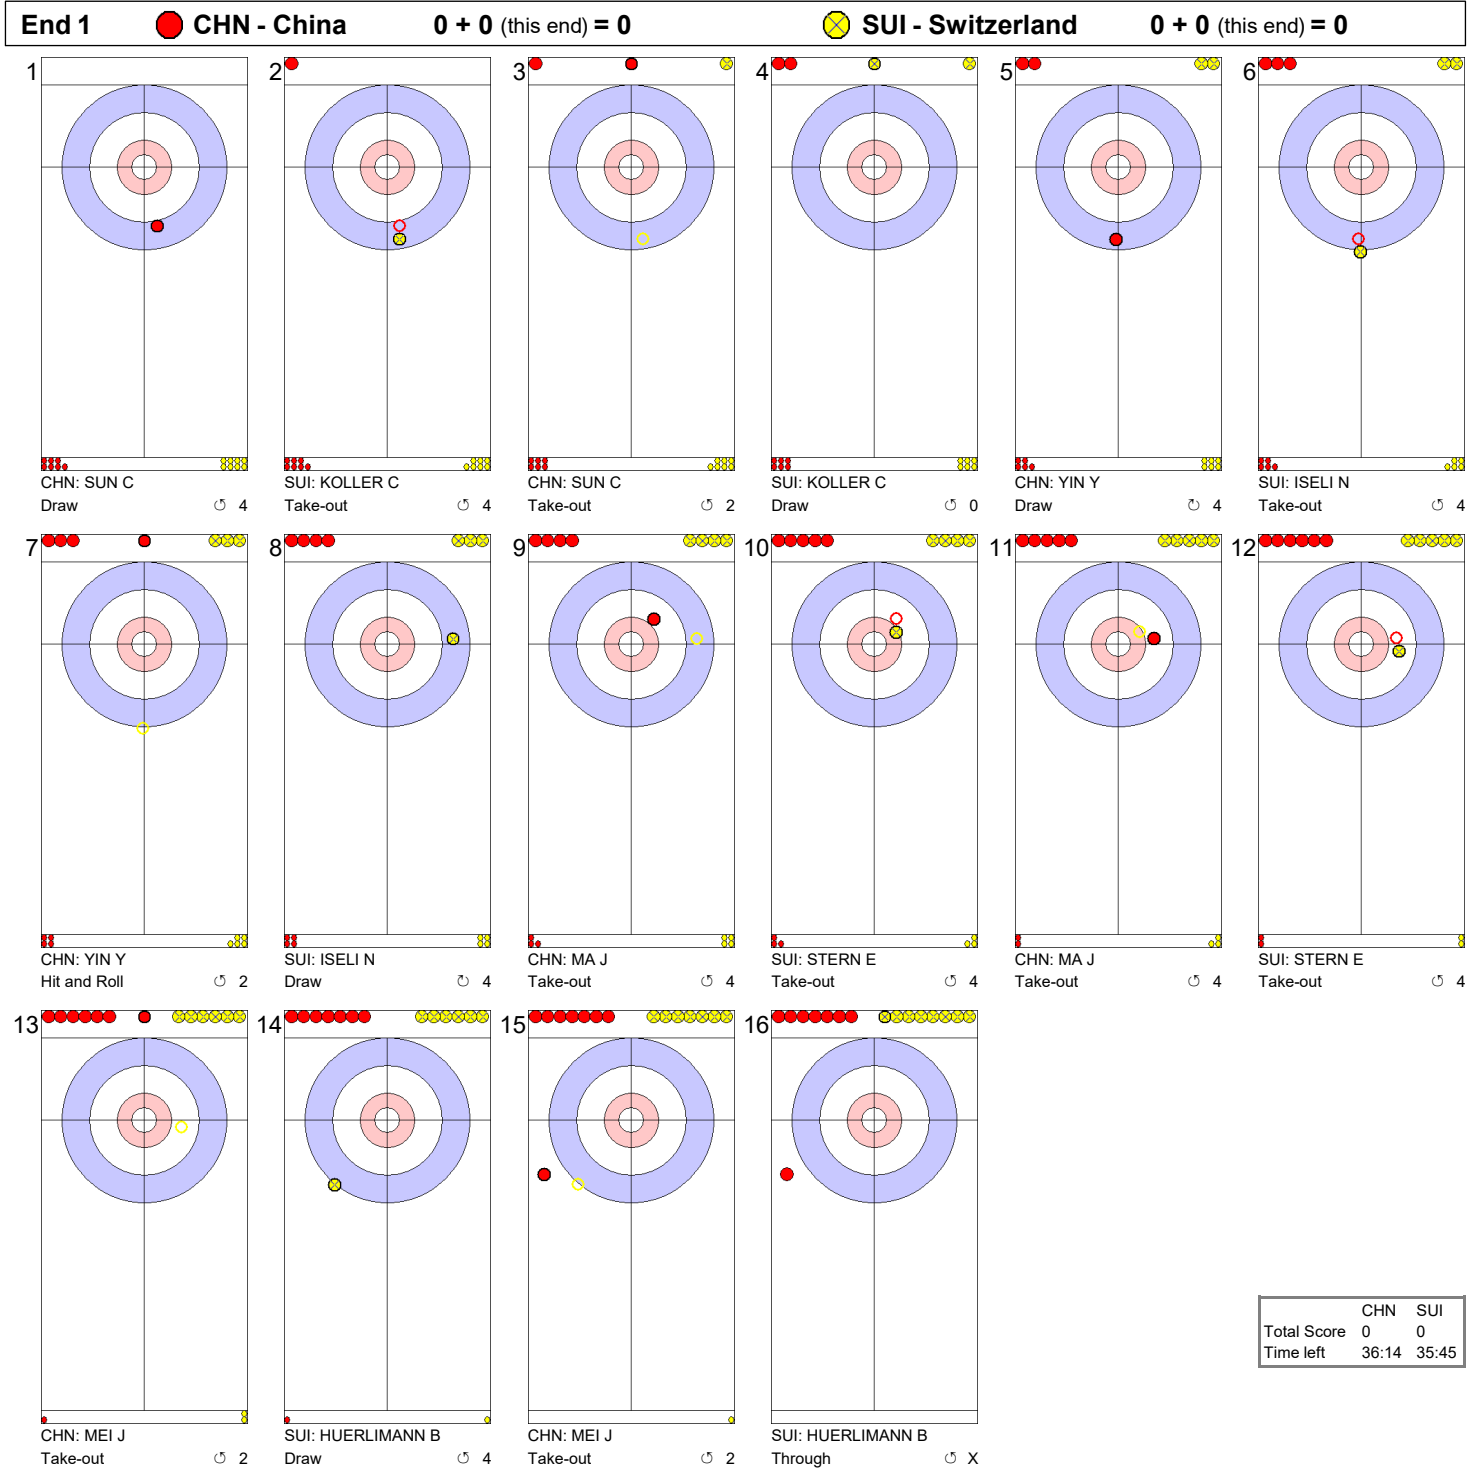

Game - Shot by Shot

	CHN	SUI
Total Score	0	0
Time left	36:14	35:45

Game - Shot by Shot

Game - Shot by Shot

	CHN	SUI
Total Score	0	3
Time left	31:03	28:08

Game - Shot by Shot

Game - Shot by Shot

	CHN	SUI
Total Score	2	3
Time left	25:34	22:24

Game - Shot by Shot

	CHN	SUI
Total Score	2	4
Time left	23:10	17:17

Game - Shot by Shot

	CHN	SUI
Total Score	2	5
Time left	20:28	13:49

Game - Shot by Shot

Game - Shot by Shot

	CHN	SUI
Total Score	3	6
Time left	13:47	07:32

Game - Shot by Shot