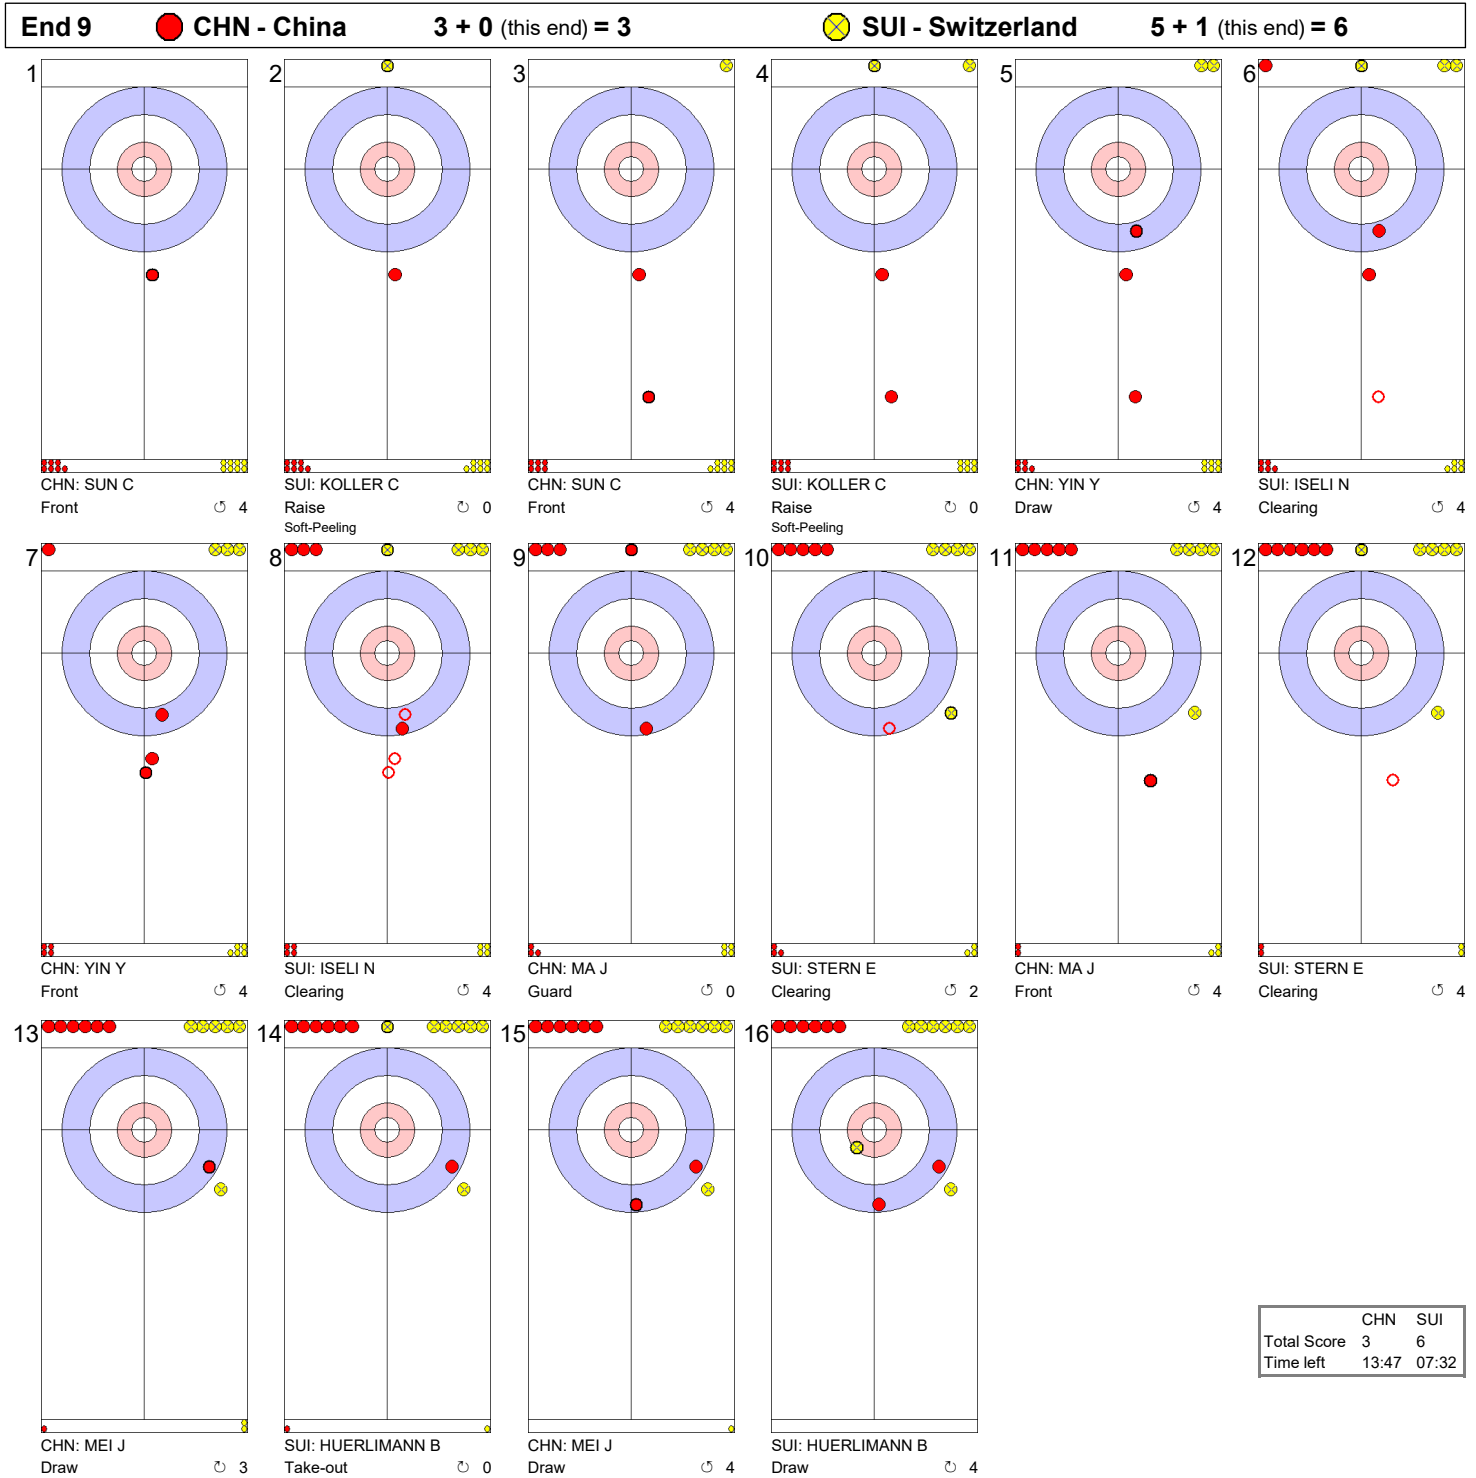

Game - Shot by Shot

	CHN	SUI
Total Score	0	0
Time left	36:14	35:45

Game - Shot by Shot

Game - Shot by Shot

	CHN	SUI
Total Score	0	3
Time left	31:03	28:08

Game - Shot by Shot

Game - Shot by Shot

	CHN	SUI
Total Score	2	3
Time left	25:34	22:24

Game - Shot by Shot

	CHN	SUI
Total Score	2	4
Time left	23:10	17:17

Game - Shot by Shot

	CHN	SUI
Total Score	2	5
Time left	20:28	13:49

Game - Shot by Shot

Game - Shot by Shot

	CHN	SUI
Total Score	3	6
Time left	13:47	07:32

Game - Shot by Shot