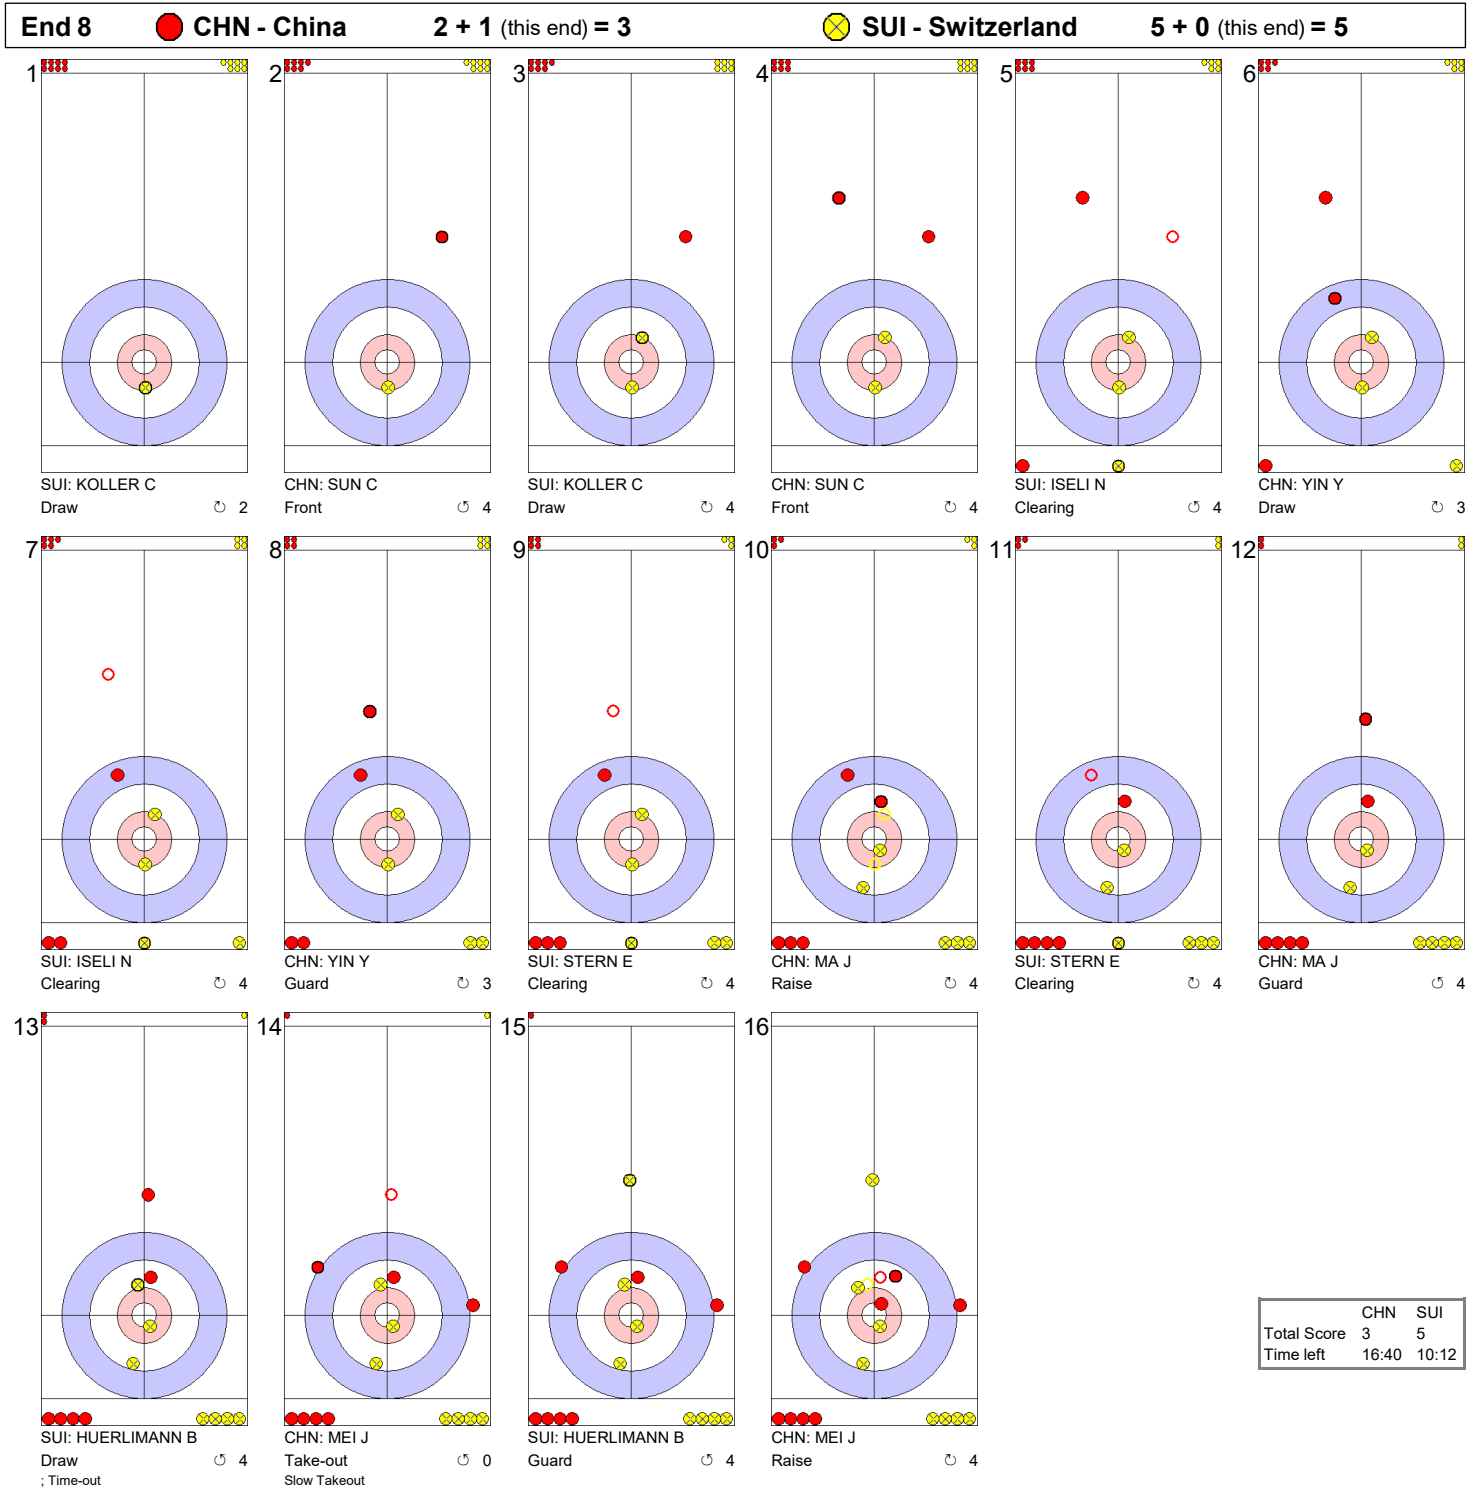

Game - Shot by Shot

	CHN	SUI
Total Score	0	0
Time left	36:14	35:45

Game - Shot by Shot

Game - Shot by Shot

	CHN	SUI
Total Score	0	3
Time left	31:03	28:08

Game - Shot by Shot

Game - Shot by Shot

	CHN	SUI
Total Score	2	3
Time left	25:34	22:24

Game - Shot by Shot

	CHN	SUI
Total Score	2	4
Time left	23:10	17:17

Game - Shot by Shot

	CHN	SUI
Total Score	2	5
Time left	20:28	13:49

Game - Shot by Shot

Game - Shot by Shot

	CHN	SUI
Total Score	3	6
Time left	13:47	07:32

Game - Shot by Shot