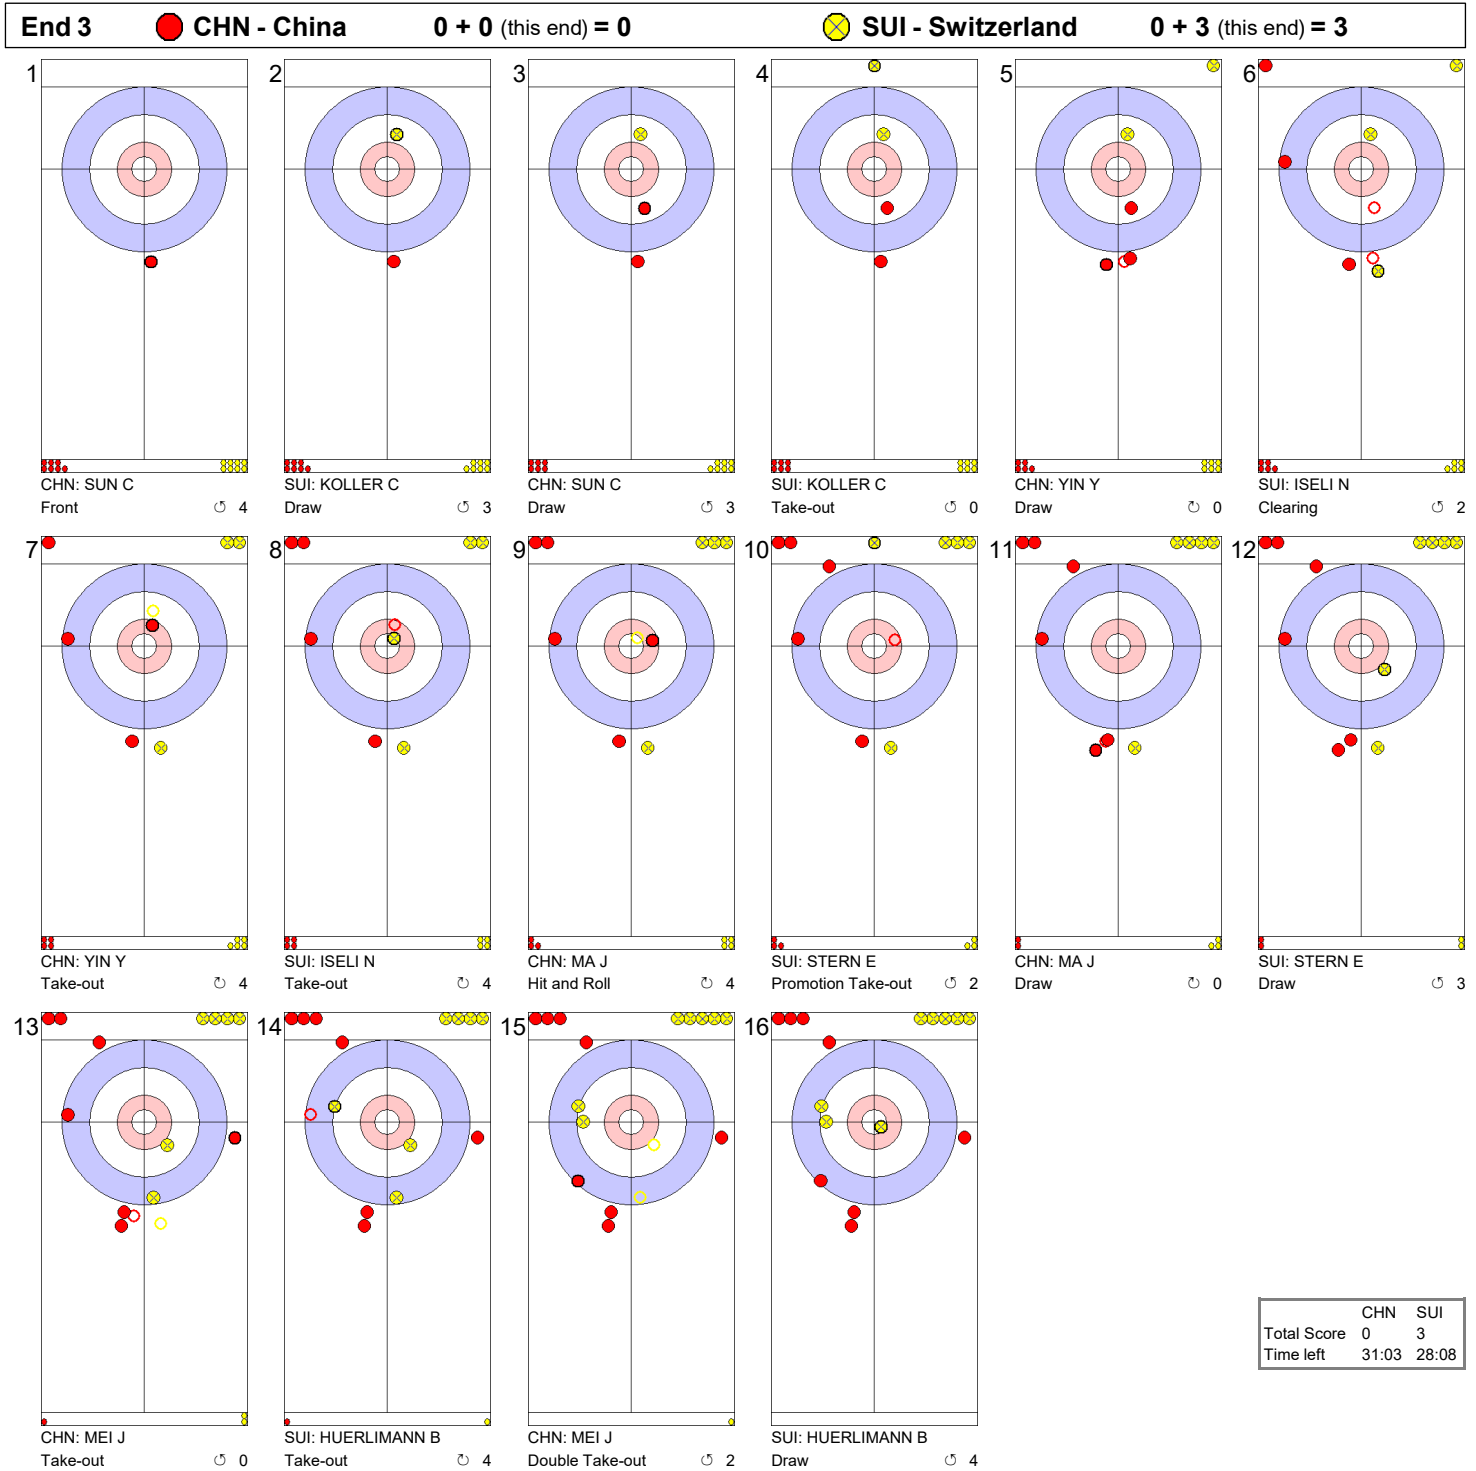

Game - Shot by Shot

	CHN	SUI
Total Score	0	0
Time left	36:14	35:45

Game - Shot by Shot

Game - Shot by Shot

	CHN	SUI
Total Score	0	3
Time left	31:03	28:08

Game - Shot by Shot

Game - Shot by Shot

	CHN	SUI
Total Score	2	3
Time left	25:34	22:24

Game - Shot by Shot

	CHN	SUI
Total Score	2	4
Time left	23:10	17:17

Game - Shot by Shot

	CHN	SUI
Total Score	2	5
Time left	20:28	13:49

Game - Shot by Shot

Game - Shot by Shot

	CHN	SUI
Total Score	3	6
Time left	13:47	07:32

Game - Shot by Shot