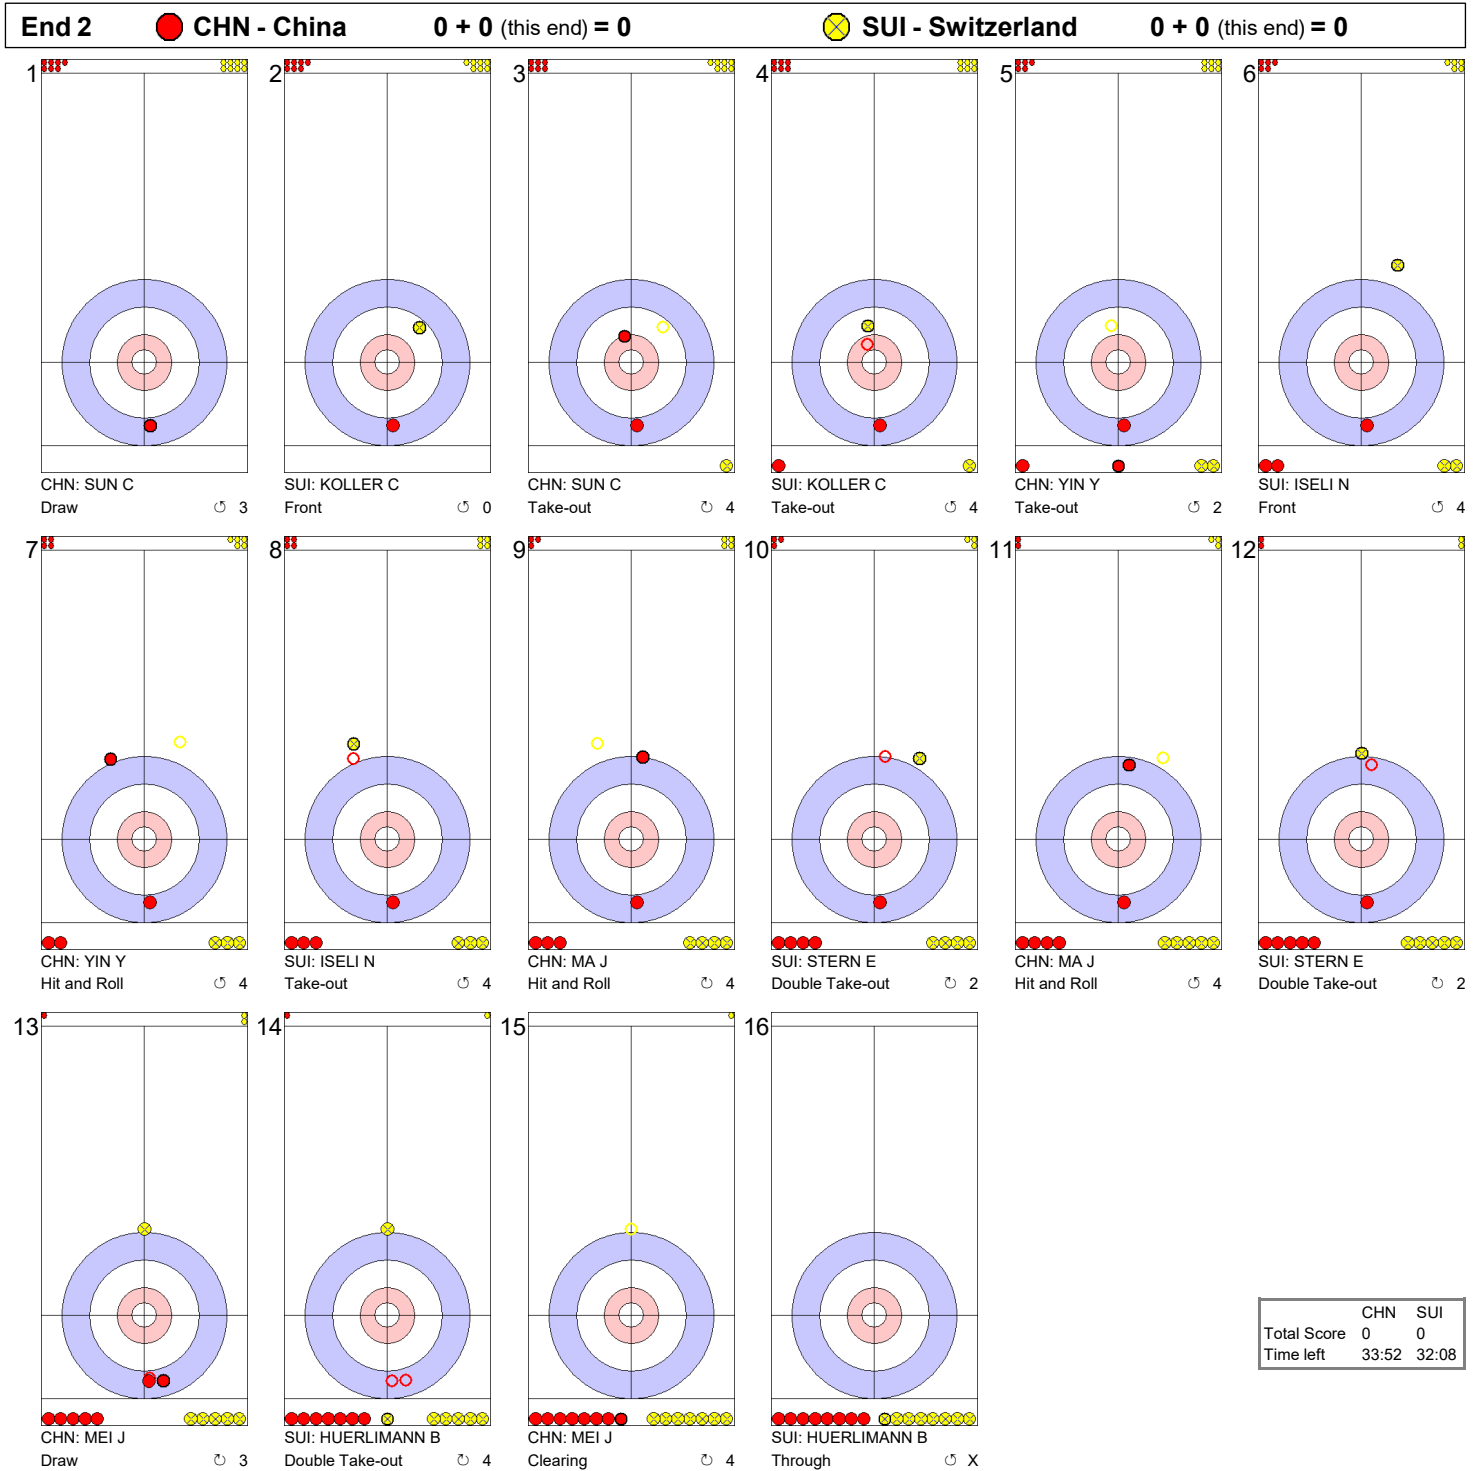

Game - Shot by Shot

	CHN	SUI
Total Score	0	0
Time left	36:14	35:45

Game - Shot by Shot

Game - Shot by Shot

	CHN	SUI
Total Score	0	3
Time left	31:03	28:08

Game - Shot by Shot

Game - Shot by Shot

	CHN	SUI
Total Score	2	3
Time left	25:34	22:24

Game - Shot by Shot

	CHN	SUI
Total Score	2	4
Time left	23:10	17:17

Game - Shot by Shot

	CHN	SUI
Total Score	2	5
Time left	20:28	13:49

Game - Shot by Shot

Game - Shot by Shot

	CHN	SUI
Total Score	3	6
Time left	13:47	07:32

Game - Shot by Shot