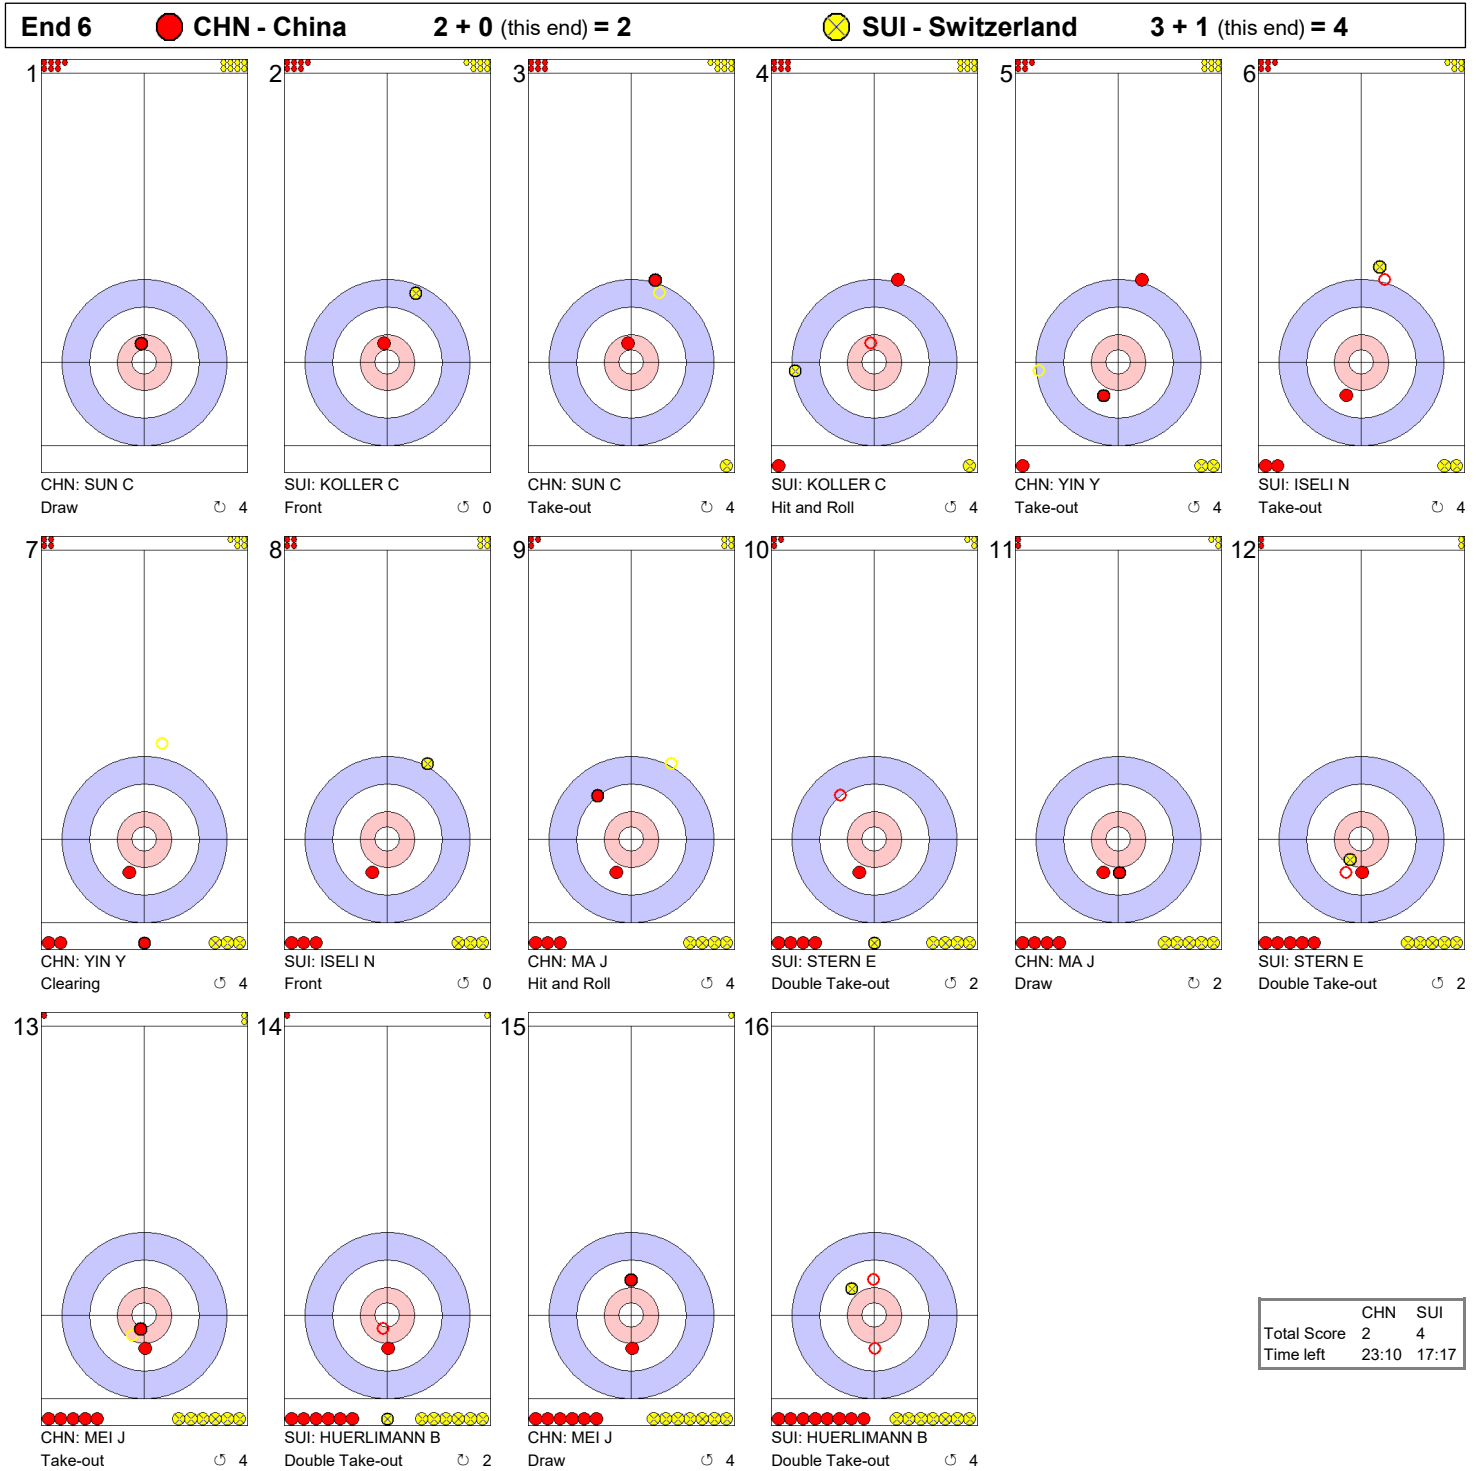

Game - Shot by Shot

	CHN	SUI
Total Score	0	0
Time left	36:14	35:45

Game - Shot by Shot

Game - Shot by Shot

	CHN	SUI
Total Score	0	3
Time left	31:03	28:08

Game - Shot by Shot

Game - Shot by Shot

	CHN	SUI
Total Score	2	3
Time left	25:34	22:24

Game - Shot by Shot

	CHN	SUI
Total Score	2	4
Time left	23:10	17:17

Game - Shot by Shot

	CHN	SUI
Total Score	2	5
Time left	20:28	13:49

Game - Shot by Shot

Game - Shot by Shot

	CHN	SUI
Total Score	3	6
Time left	13:47	07:32

Game - Shot by Shot