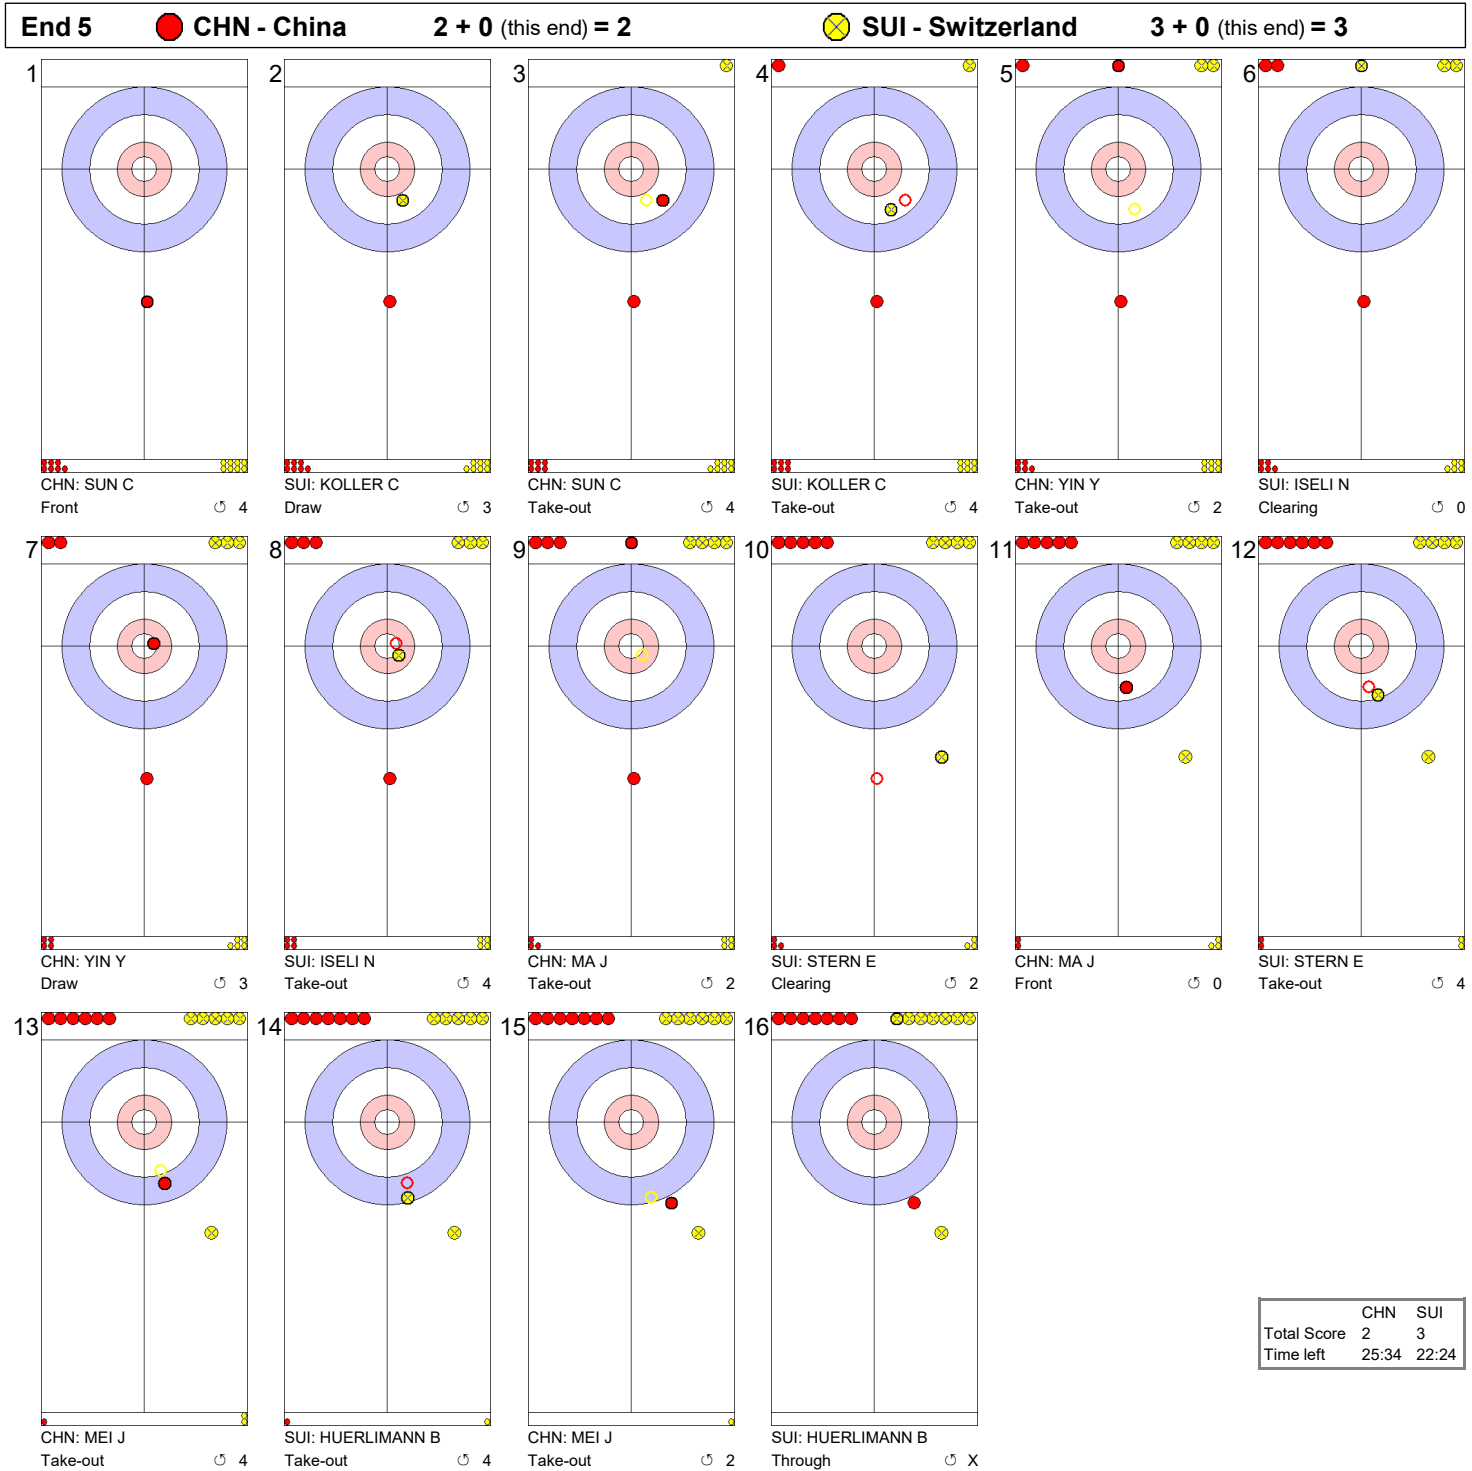

Game - Shot by Shot

	CHN	SUI
Total Score	0	0
Time left	36:14	35:45

Game - Shot by Shot

Game - Shot by Shot

	CHN	SUI
Total Score	0	3
Time left	31:03	28:08

Game - Shot by Shot

Game - Shot by Shot

	CHN	SUI
Total Score	2	3
Time left	25:34	22:24

Game - Shot by Shot

	CHN	SUI
Total Score	2	4
Time left	23:10	17:17

Game - Shot by Shot

	CHN	SUI
Total Score	2	5
Time left	20:28	13:49

Game - Shot by Shot

Game - Shot by Shot

	CHN	SUI
Total Score	3	6
Time left	13:47	07:32

Game - Shot by Shot