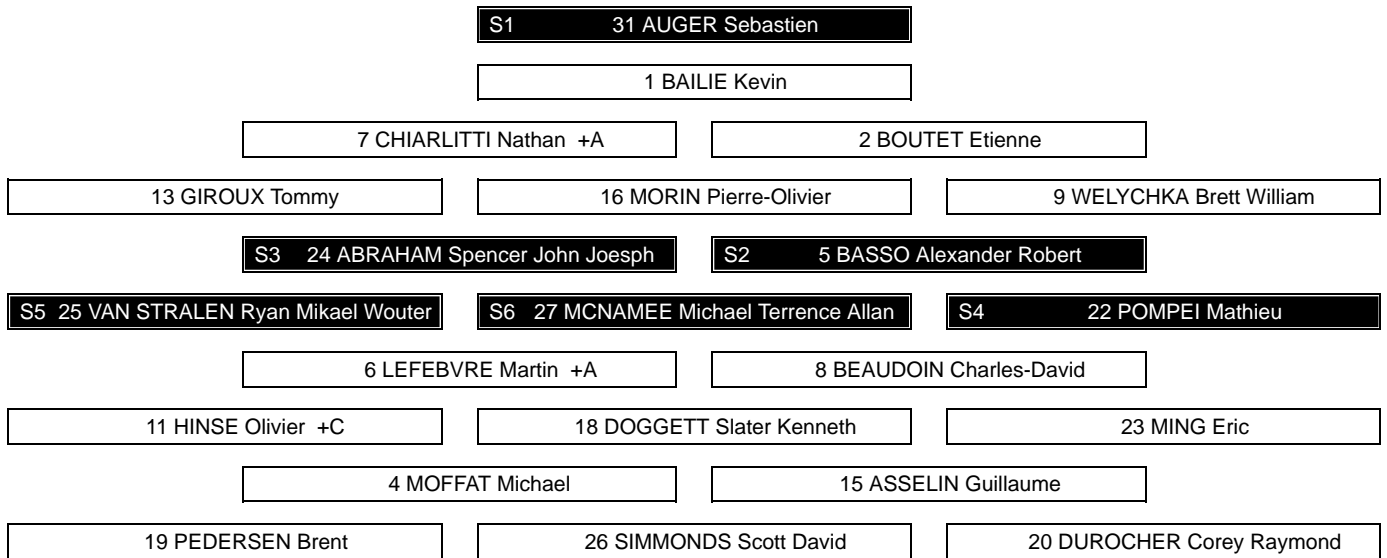

Graphical Line-Ups

CAN - GBR

Referees

FICHTNER Patrick (AUT) , PERSSON Christian Bo (SWE)

Linesmen

REGEC Tomas (SVK) , RICHARDSON Patrick Ian (USA)

Team: CAN - Canada (red)

Head Coach: GIBSON Brett

Team: GBR - United Kingdom of Great Britain and Northern Ireland (white)

Head Coach: BRADBURY Matthew James

Legend:	Sn Starting position	+A Assistant captain	+C Captain
----------------	-----------------------------	-----------------------------	-------------------