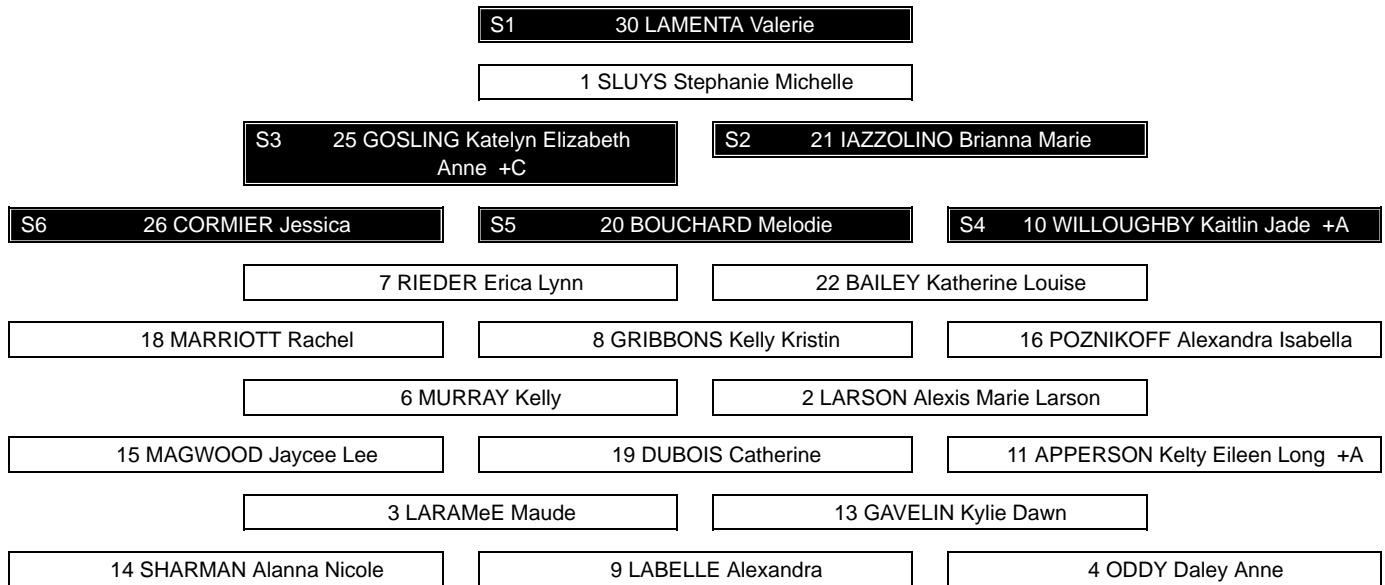

Graphical Line-Ups

CAN - USA

Referees

BERGECLIFF Evy Maria Terese (SWE) , RAABYE FUCHSEL Maria (DEN)

Linesmen

BERESFORD Lorna (GBR) , FU Yue (CHN)

Team: CAN - Canada (red)

Head Coach: FLANAGAN Rachel Nicole

Team: USA - United States of America (white)

Head Coach: LOONEY Shelley

Legend:	Sn Starting position	+A Assistant captain	+C Captain
----------------	-----------------------------	-----------------------------	-------------------