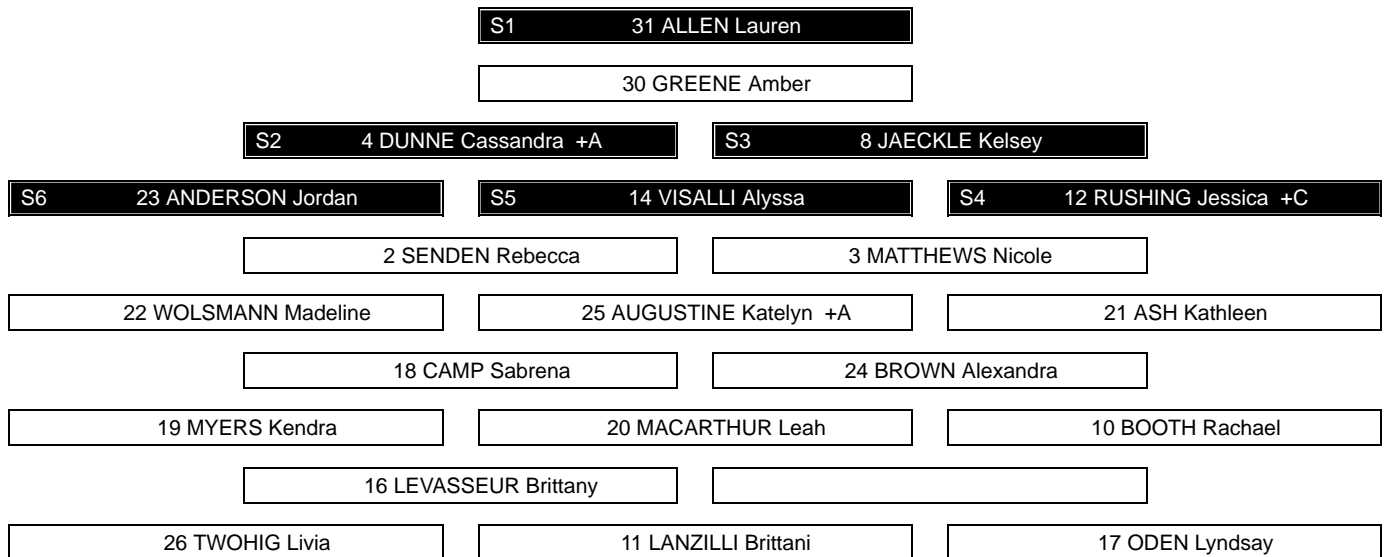

Graphical Line-Ups

CAN - USA

Referees

BERGECLIFF Evy Maria Terese (SWE) , RAABYE FUCHSEL Maria (DEN)

Linesmen

BERESFORD Lorna (GBR) , FU Yue (CHN)

Team: CAN - Canada (red)

Head Coach: FLANAGAN Rachel Nicole

Team: USA - United States of America (white)

Head Coach: LOONEY Shelley

Legend:	Sn Starting position	+A Assistant captain	+C Captain
----------------	-----------------------------	-----------------------------	-------------------